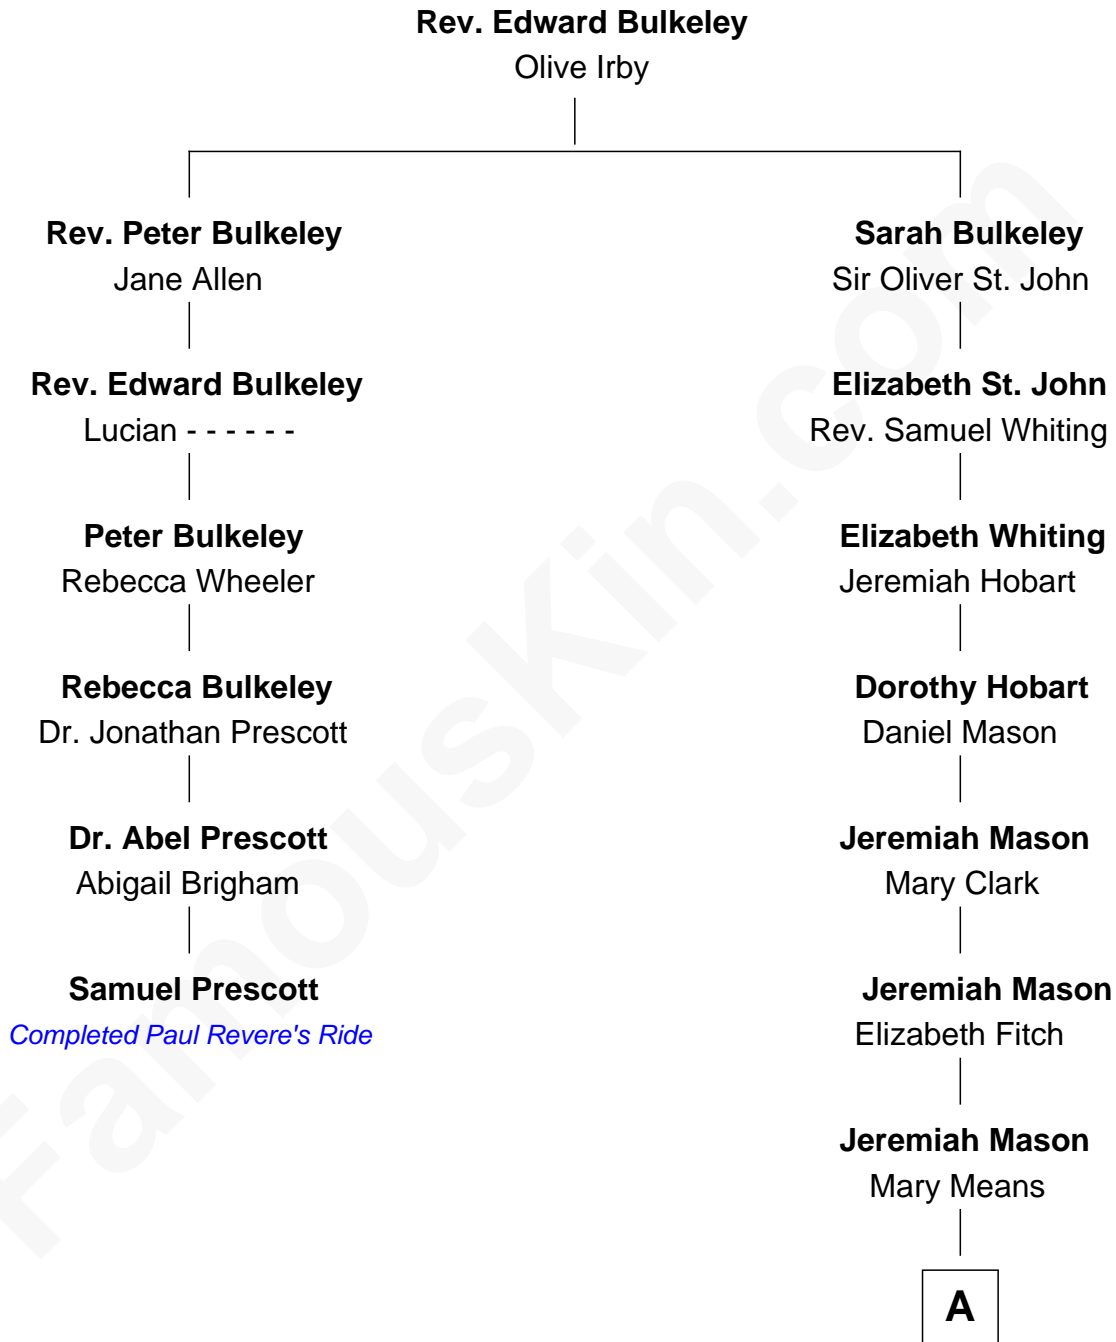

## Relationship Chart of

### Samuel Prescott

*Completed Paul Revere's Midnight Ride*

5th cousin 6 times removed of

**John Kerry**

*68th U.S. Secretary of State*

**A**

Robert Means Mason

Sarah Ellen Francis