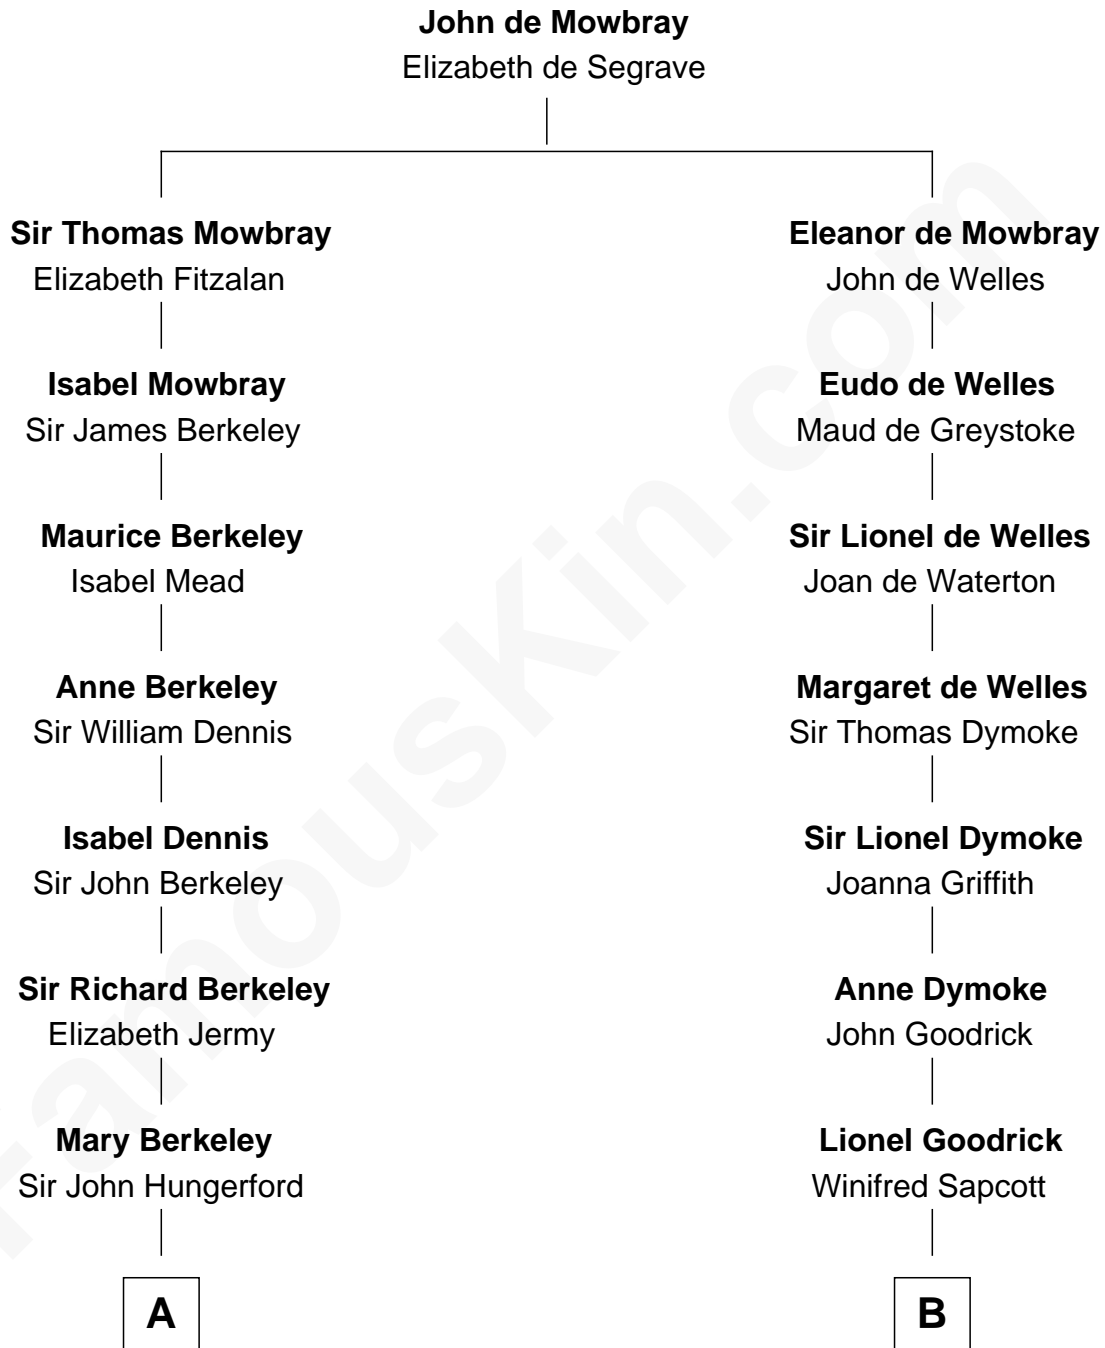

FamousKin.com

Relationship Chart of

Samuel Prescott

Completed Paul Revere's Midnight Ride

13th cousin 6 times removed of

Lucille Ball

TV Actress - "I Love Lucy"

C

Nellie Rebecca Durrell

Jasper Clinton Ball

Henry Durrell Ball

Desiree Evelyn Hunt

Lucille Ball

TV Actress - "I Love Lucy"

FamousKin.com