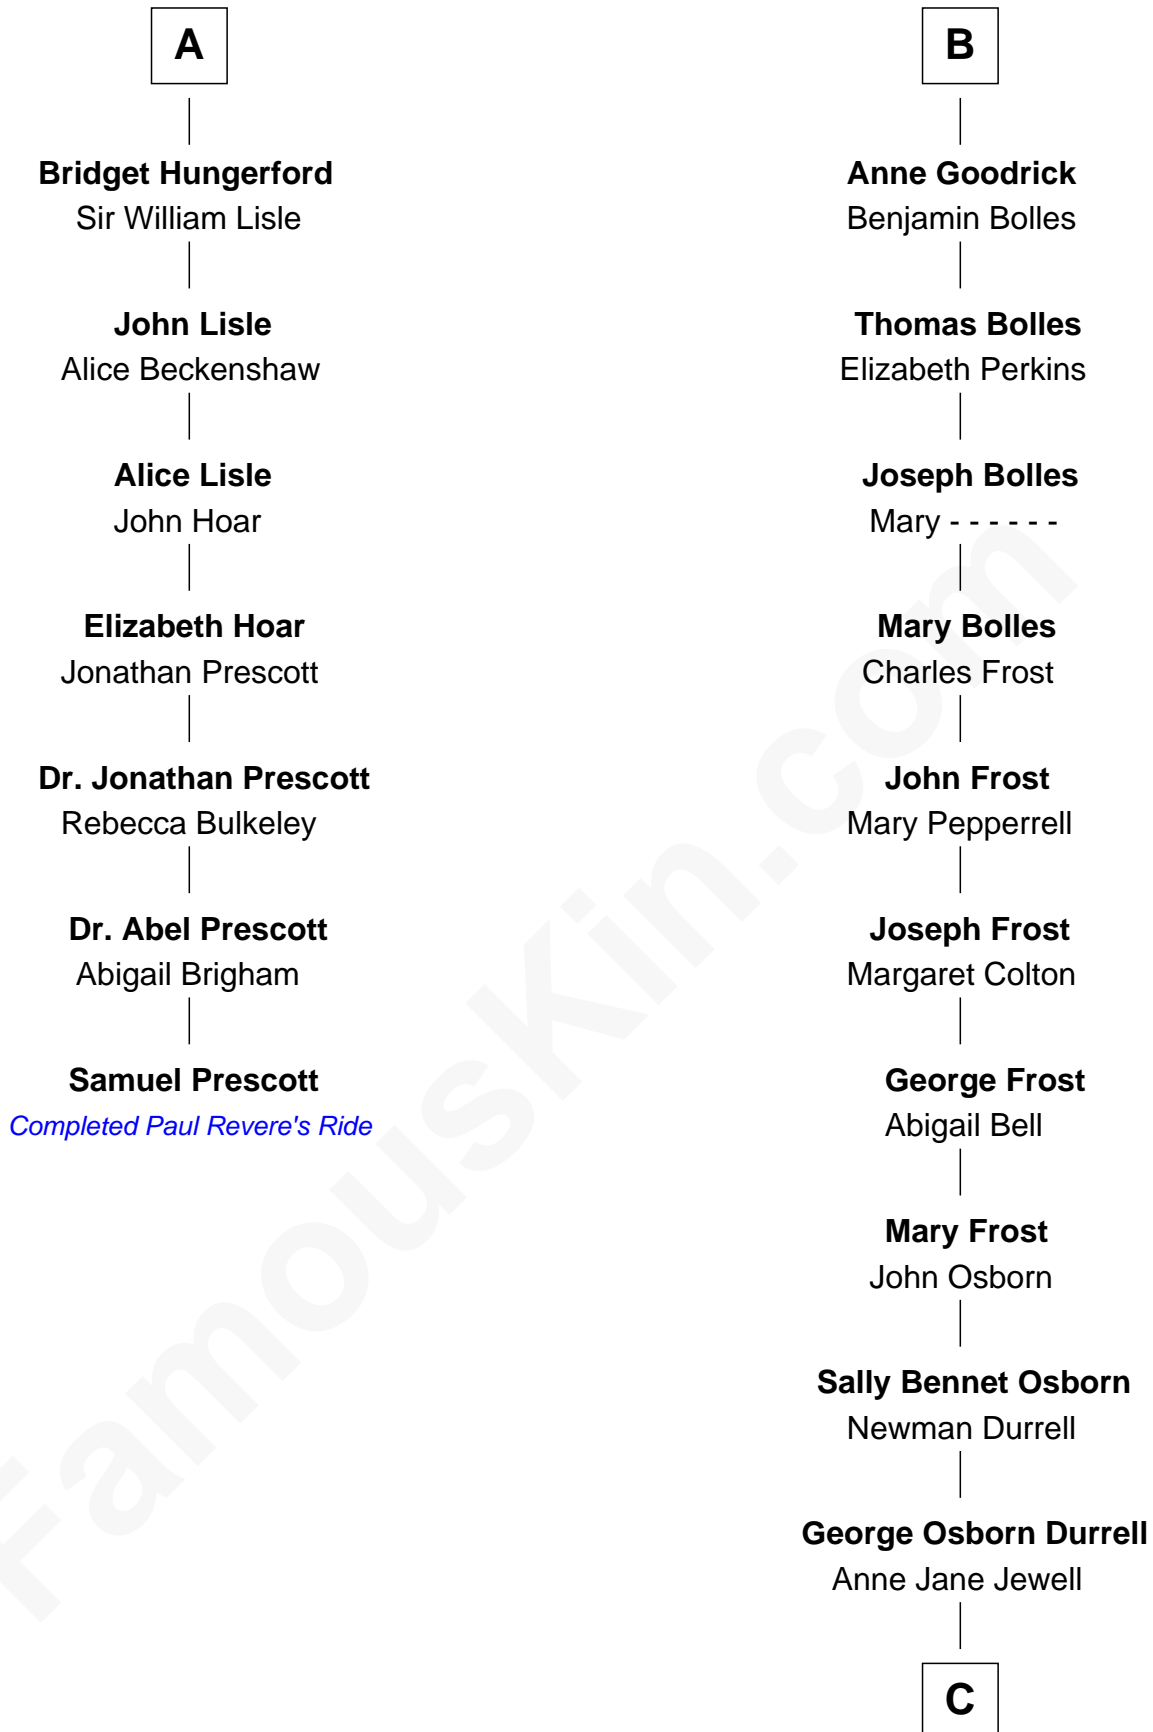

FamousKin.com

Relationship Chart of

Samuel Prescott

Completed Paul Revere's Midnight Ride

13th cousin 6 times removed of

Lucille Ball

TV Actress - "I Love Lucy"

C

Nellie Rebecca Durrell

Jasper Clinton Ball

Henry Durrell Ball

Desiree Evelyn Hunt

Lucille Ball

TV Actress - "I Love Lucy"

FamousKin.com