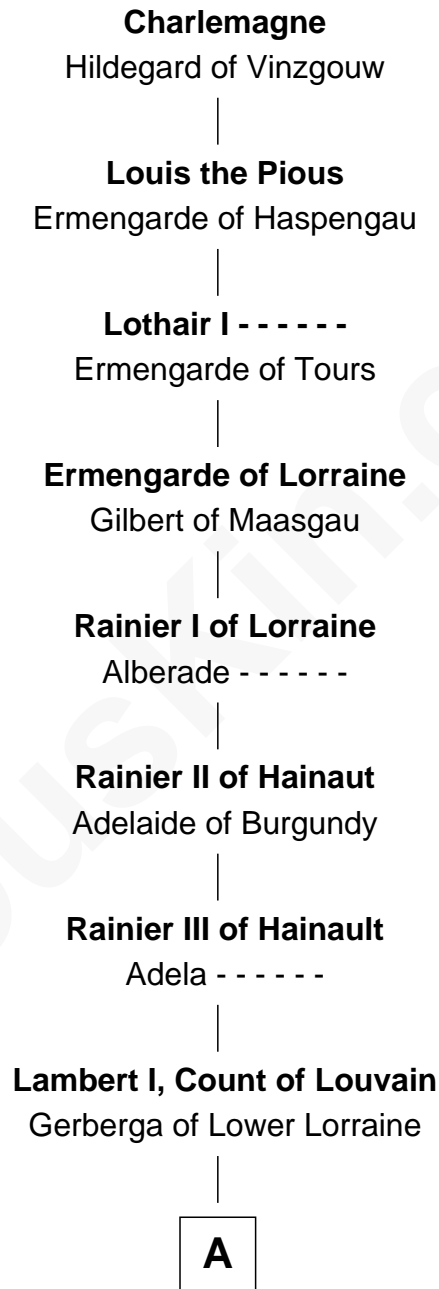

FamousKin.com Relationship Chart of

Samuel Prescott

Completed Paul Revere's Midnight Ride

28th Great-grandson of

Charlemagne

King of the Franks

A

Lambert II, Count of Louvain

Oda of Lorraine

Henry II, Count of Louvain

Adela of Orthen

Gottfried I, Count of Louvain

Ide de Chiny

Alice of Louvain

William d'Aubenev

William d'Aubenev