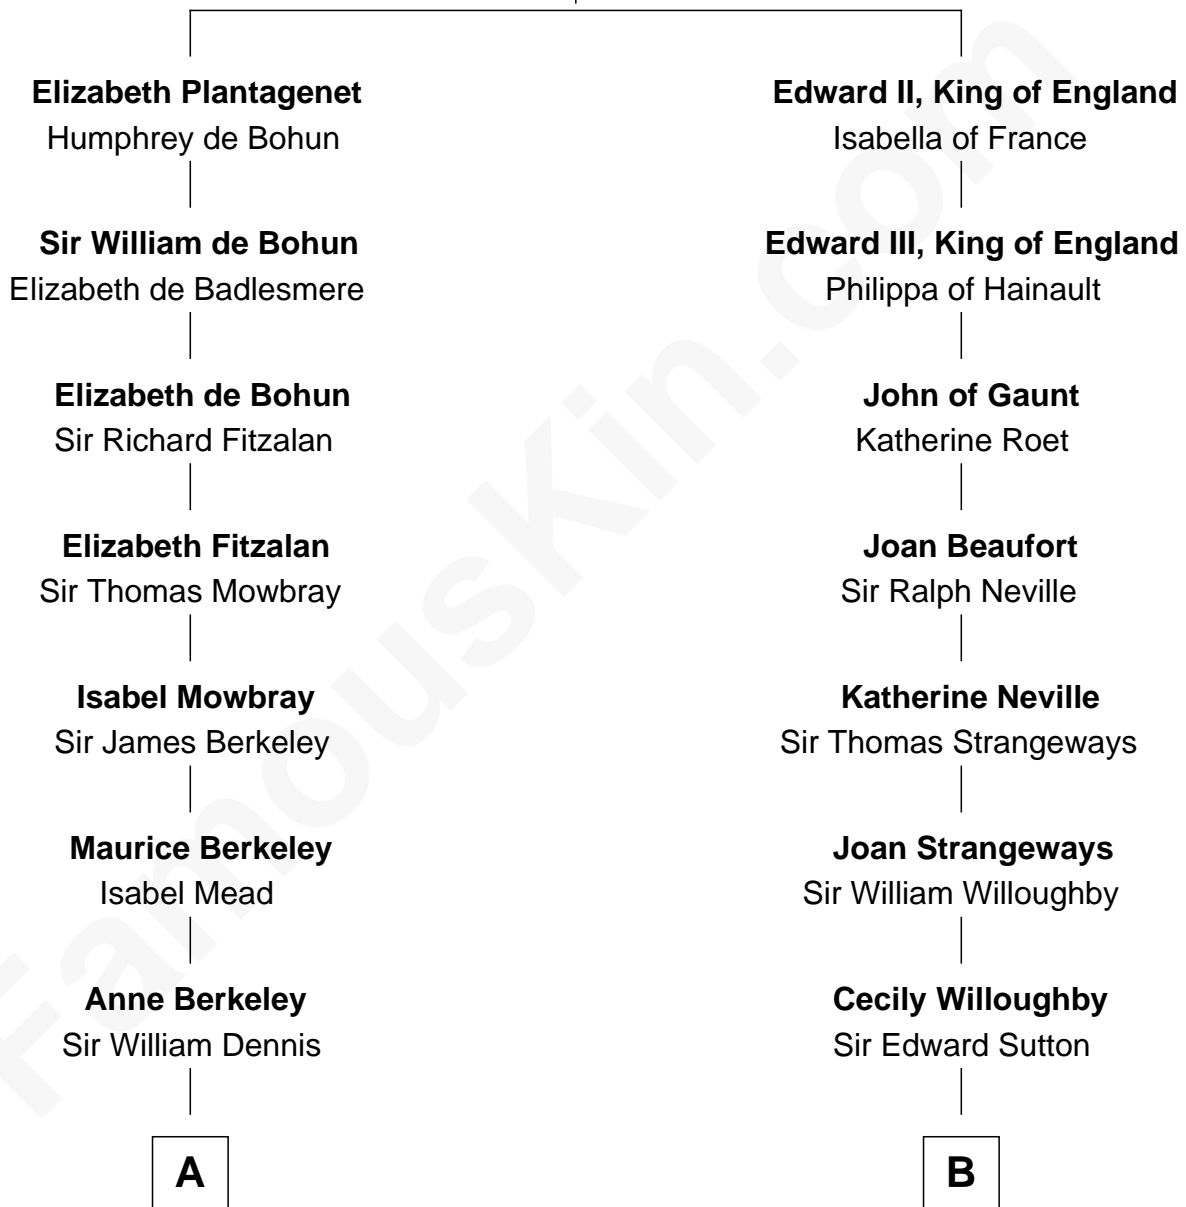

## Relationship Chart of

### Samuel Prescott

*Completed Paul Revere's Midnight Ride*

16th cousin 2 times removed of

**John Brown**

*American Abolitionist*

**Eleanor of Castile**  
Edward I, King of England

**C**

**Ruth Mills**  
Owen Brown

**John Brown**  
*American Abolitionist*

FamousKin.com