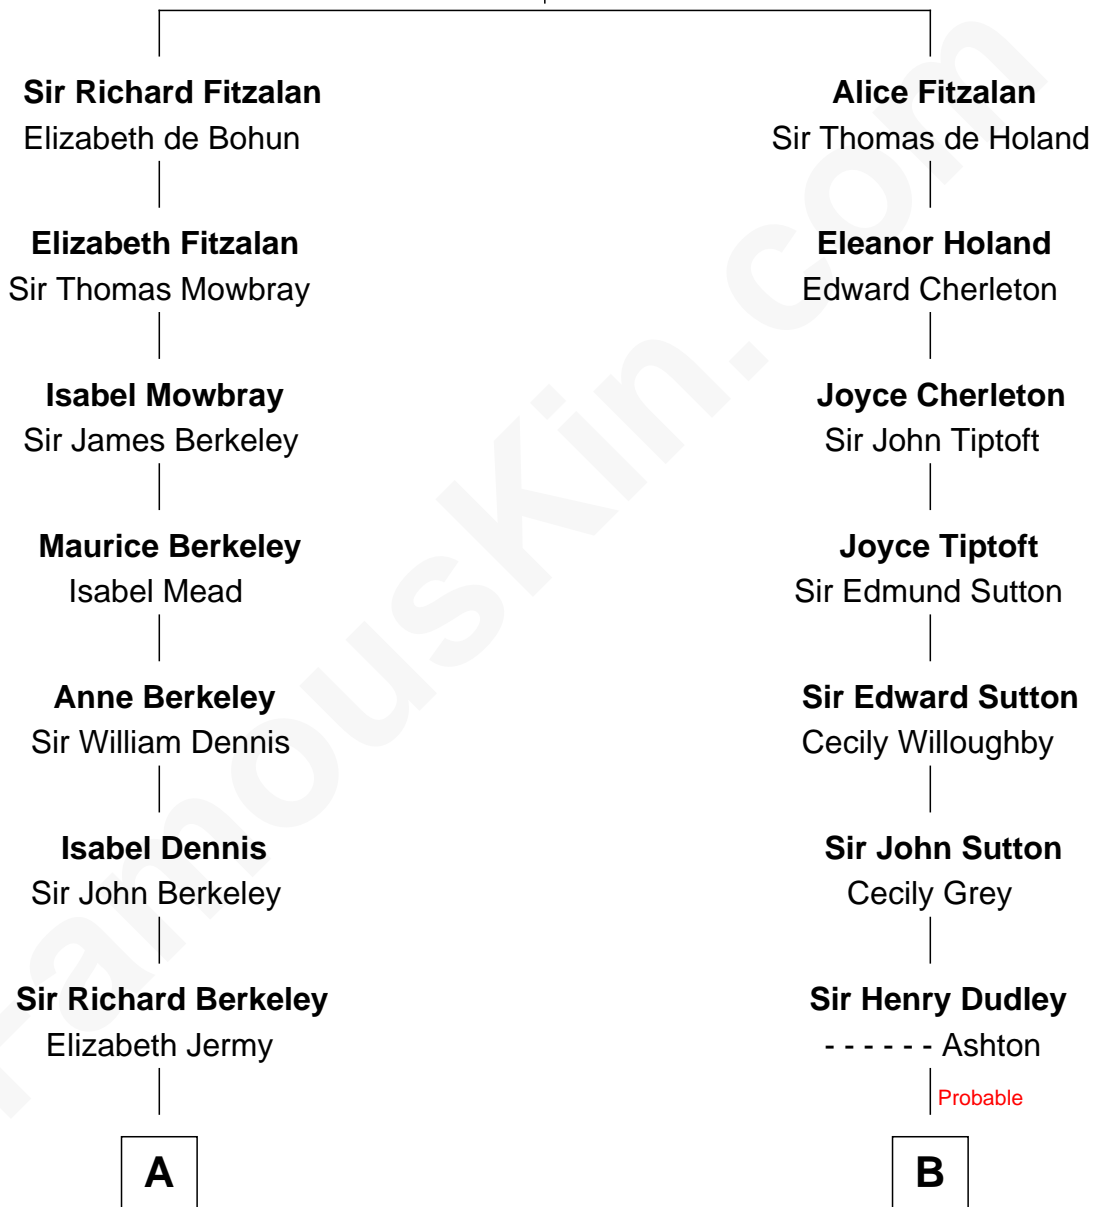

FamousKin.com

Relationship Chart of

Samuel Prescott

Completed Paul Revere's Midnight Ride

14th cousin 2 times removed of

John Brown

American Abolitionist

Richard Fitzalan
Eleanor Plantagenet

A

Mary Berkeley
Sir John Hungerford

Bridget Hungerford
Sir William Lisle

John Lisle
Alice Beckenshaw

Alice Lisle
John Hoar

Elizabeth Hoar
Jonathan Prescott

Dr. Jonathan Prescott
Rebecca Bulkeley

Dr. Abel Prescott
Abigail Brigham