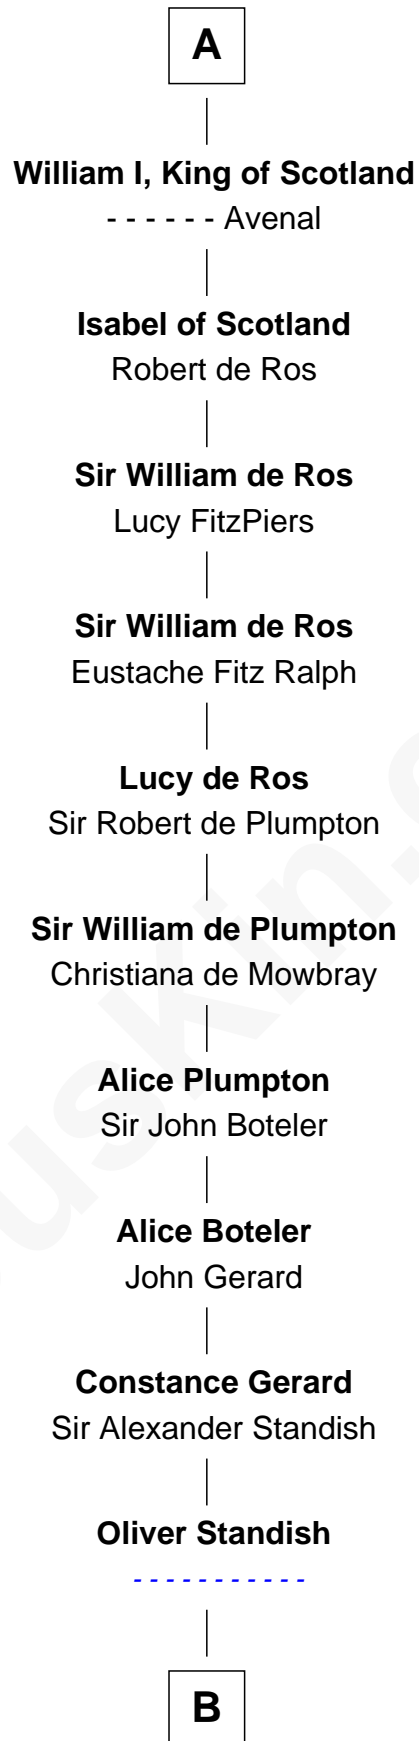

FamousKin.com

Relationship Chart of

Samuel Prescott

Completed Paul Revere's Midnight Ride

25th Great-grandson of

King Robert I
King of France

B

|
Grace Standish

Ralph Faircloth

|
Lawrence Faircloth

Elizabeth - - - - -

|
Thomas Faircloth

Millicent Barr

|
Mary Faircloth

Thomas Allen

|
Jane Allen