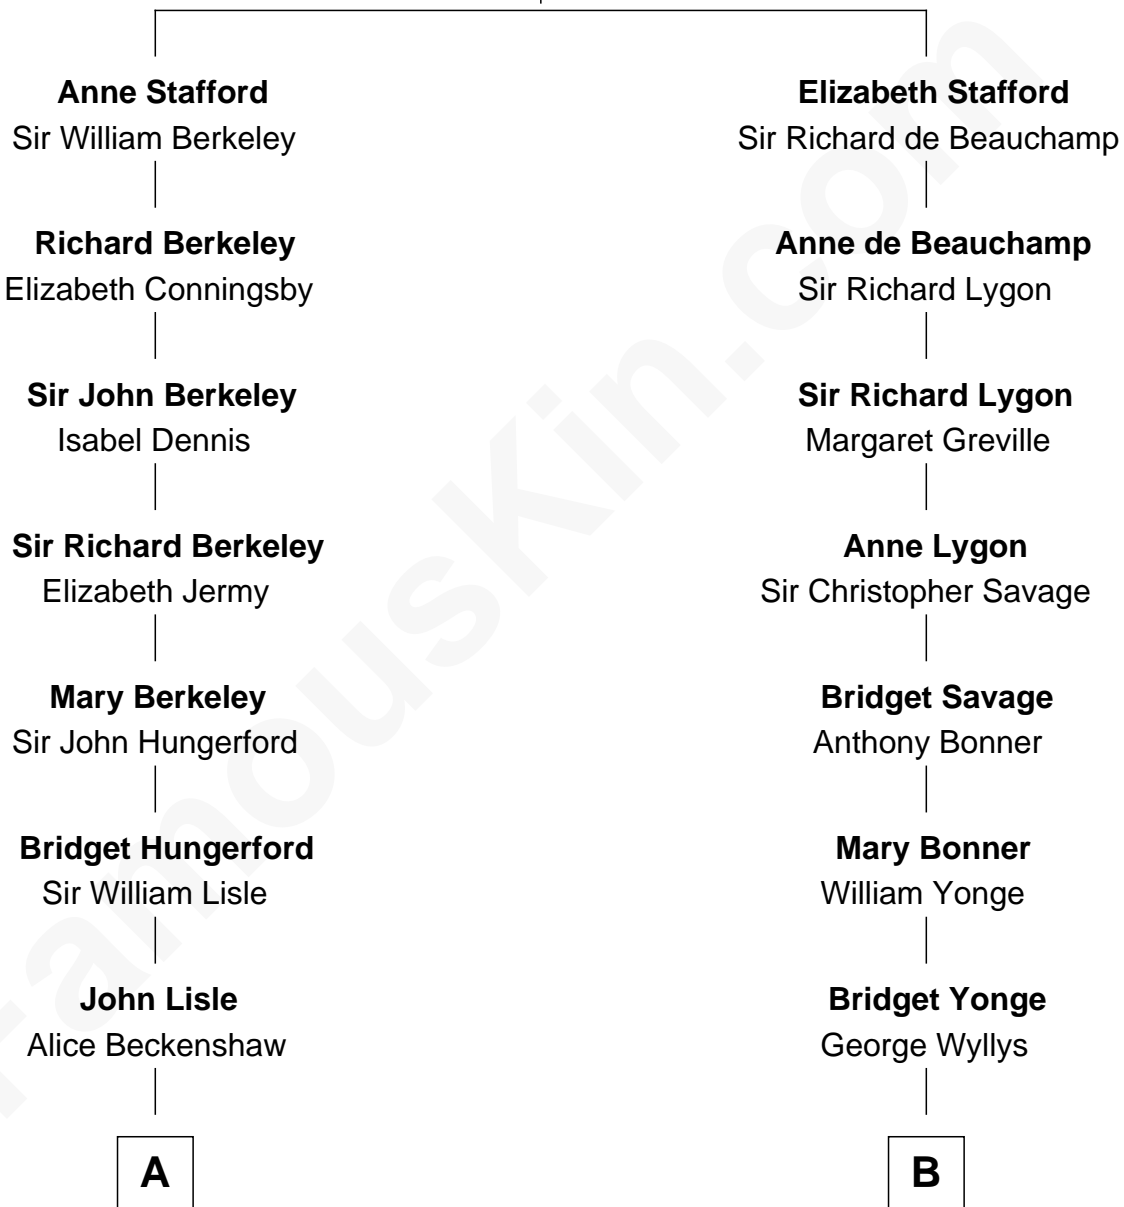

FamousKin.com

Relationship Chart of

Samuel Prescott

Completed Paul Revere's Midnight Ride

11th cousin 5 times removed of

Thomas Pynchon
American Novelist

Sir Humphrey Stafford
Eleanor Aylesbury

A

Alice Lisle
John Hoar

Elizabeth Hoar
Jonathan Prescott

Dr. Jonathan Prescott
Rebecca Bulkeley

Dr. Abel Prescott
Abigail Brigham

Samuel Prescott
Completed Paul Revere's Ride

B

Amy Wyllys
Maj. John Pynchon

John Pynchon
Margaret Hubbard

William Pynchon
Katherine Brewer

Joseph Pynchon
Sarah Ruggles

Thomas Ruggles Pynchon
Mary Tomlinson

William Henry Ruggles Pynchon
Mary Murdock

William Lyon Pynchon
Annie Payne Cogswell

William Henry Chichele Pynchon
Carrie Susan Moyses