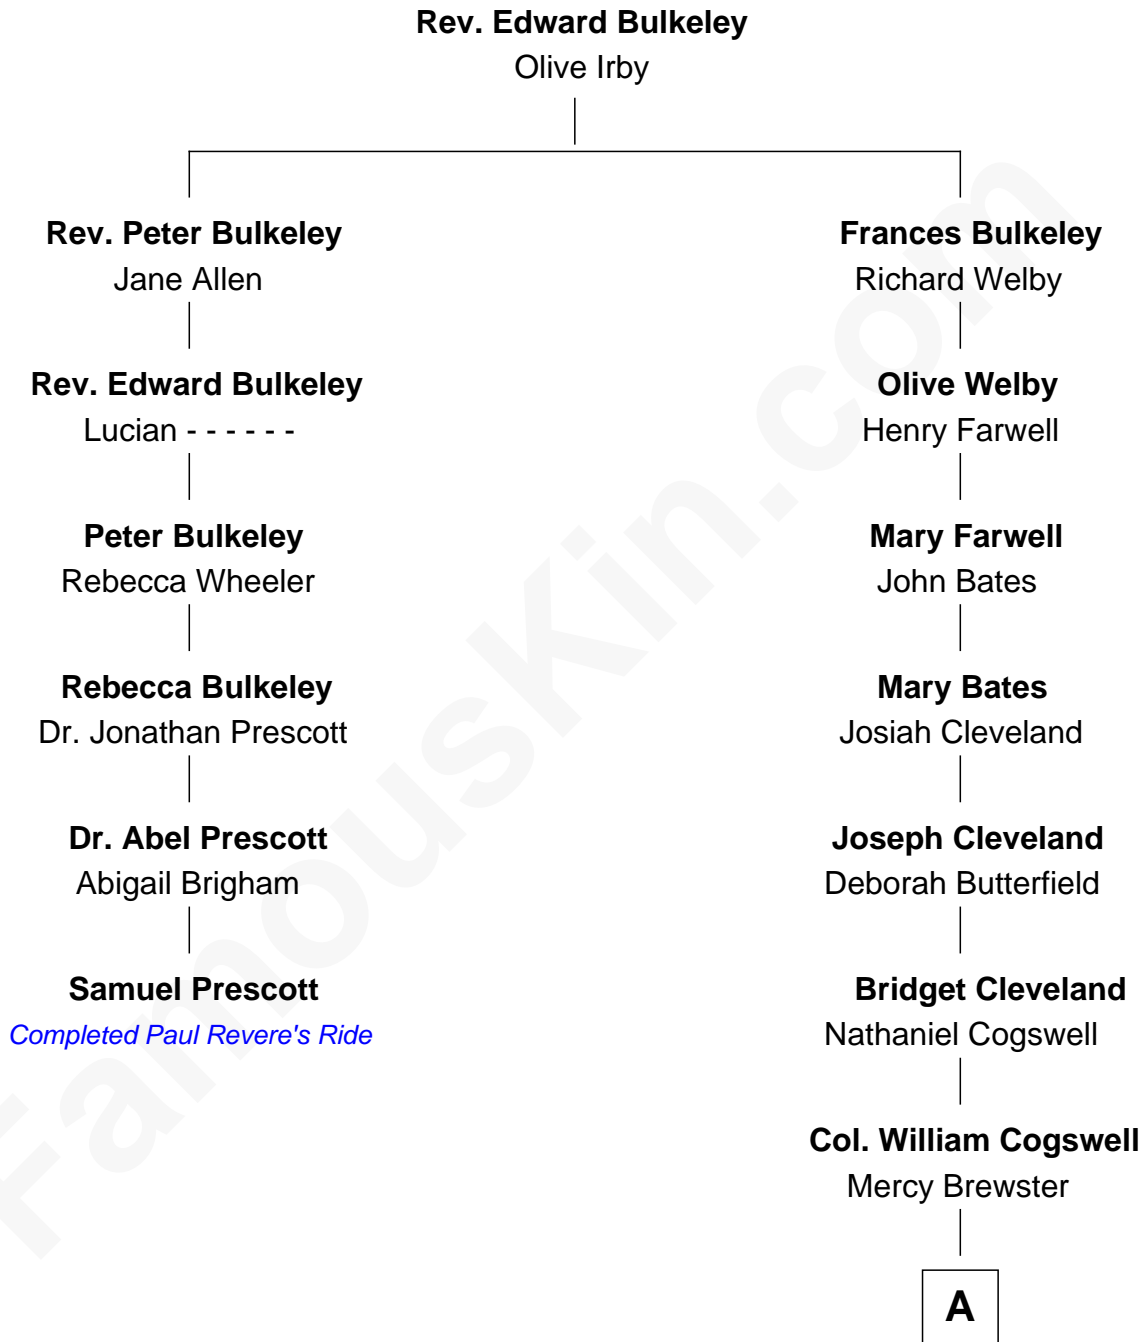

FamousKin.com

Relationship Chart of

Samuel Prescott

Completed Paul Revere's Midnight Ride

5th cousin 6 times removed of

Thomas Pynchon
American Novelist

A

Dr. William Henry Cogswell

Lucretia Anne Payne

Annie Payne Cogswell

William Lyon Pynchon

William Henry Chichele Pynchon

Carrie Susan Moyses

Thomas Ruggles Pynchon

Catherine Frances Bennett

Thomas Pynchon