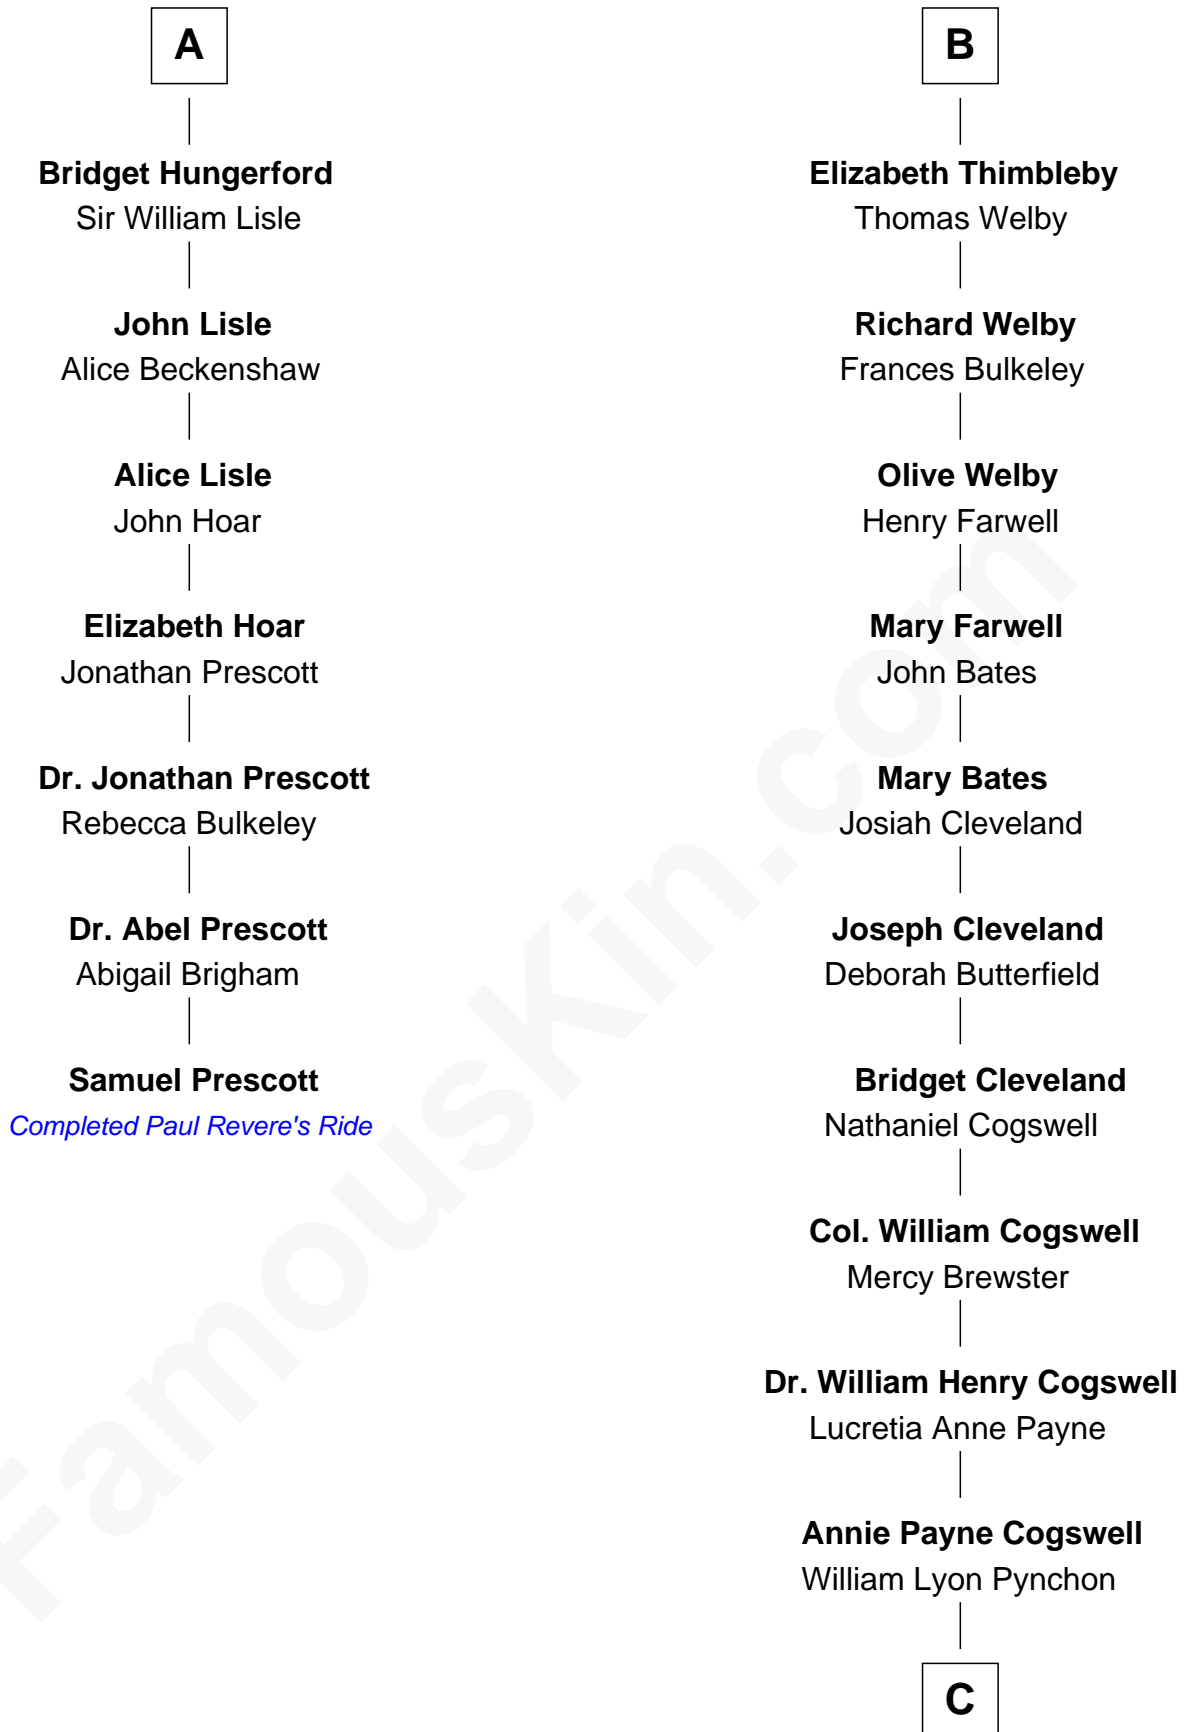

FamousKin.com

Relationship Chart of

Samuel Prescott

Completed Paul Revere's Midnight Ride

13th cousin 6 times removed of

Thomas Pynchon
American Novelist

C

William Henry Chichele Pynchon

Carrie Susan Moyses

Thomas Ruggles Pynchon

Catherine Frances Bennett

Thomas Pynchon

Novelist

FamousKin.com