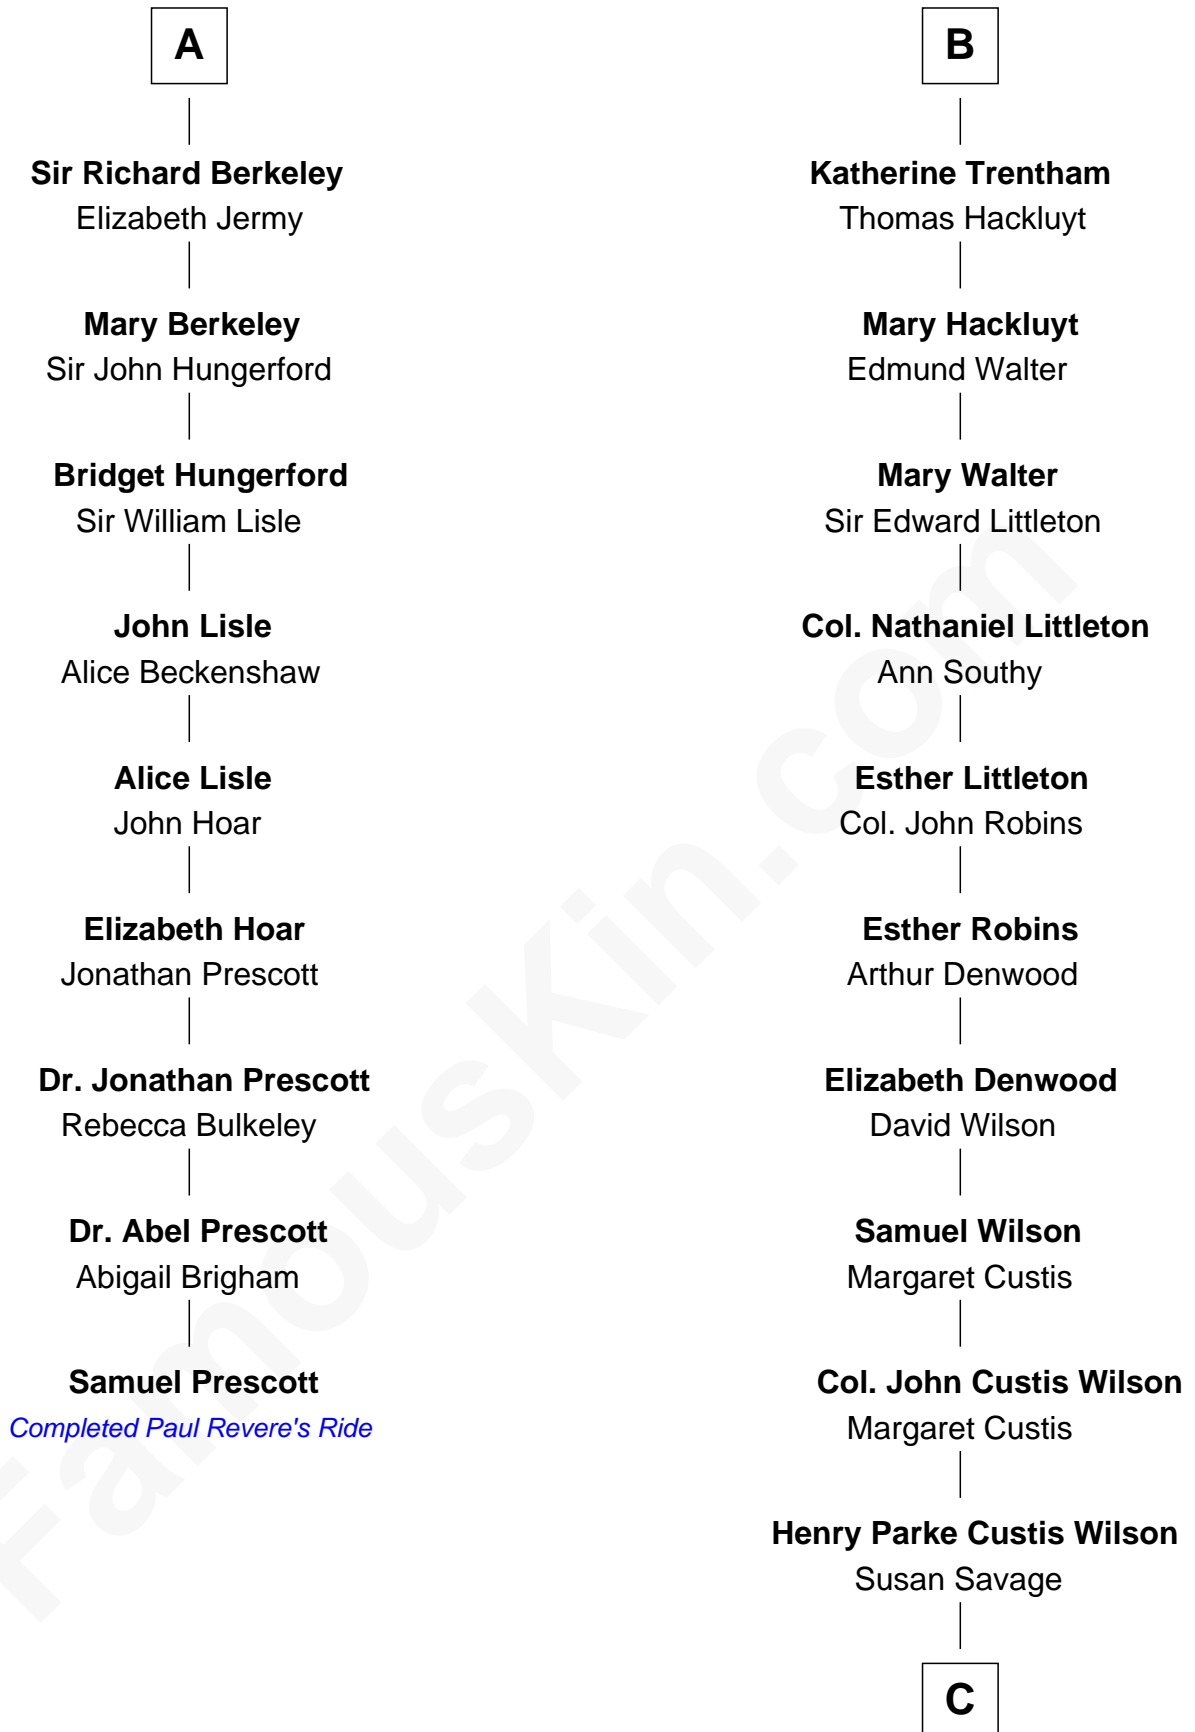

## Relationship Chart of

### Samuel Prescott

*Completed Paul Revere's Midnight Ride*

15th cousin 6 times removed of

**Paget Brewster**  
TV Actress

**C**

—  
**Susan Savage Wilson**

John Ledyard Hodge

—  
**Ellen Mackenzie Hodge**

Dr. George Washington Wales Brewster

—  
**George Washington Wales Brewster**

Joan Ryerson

—  
**Galen Brewster**

Hathaway Tew

—  
**Paget Brewster**

*TV Actress*