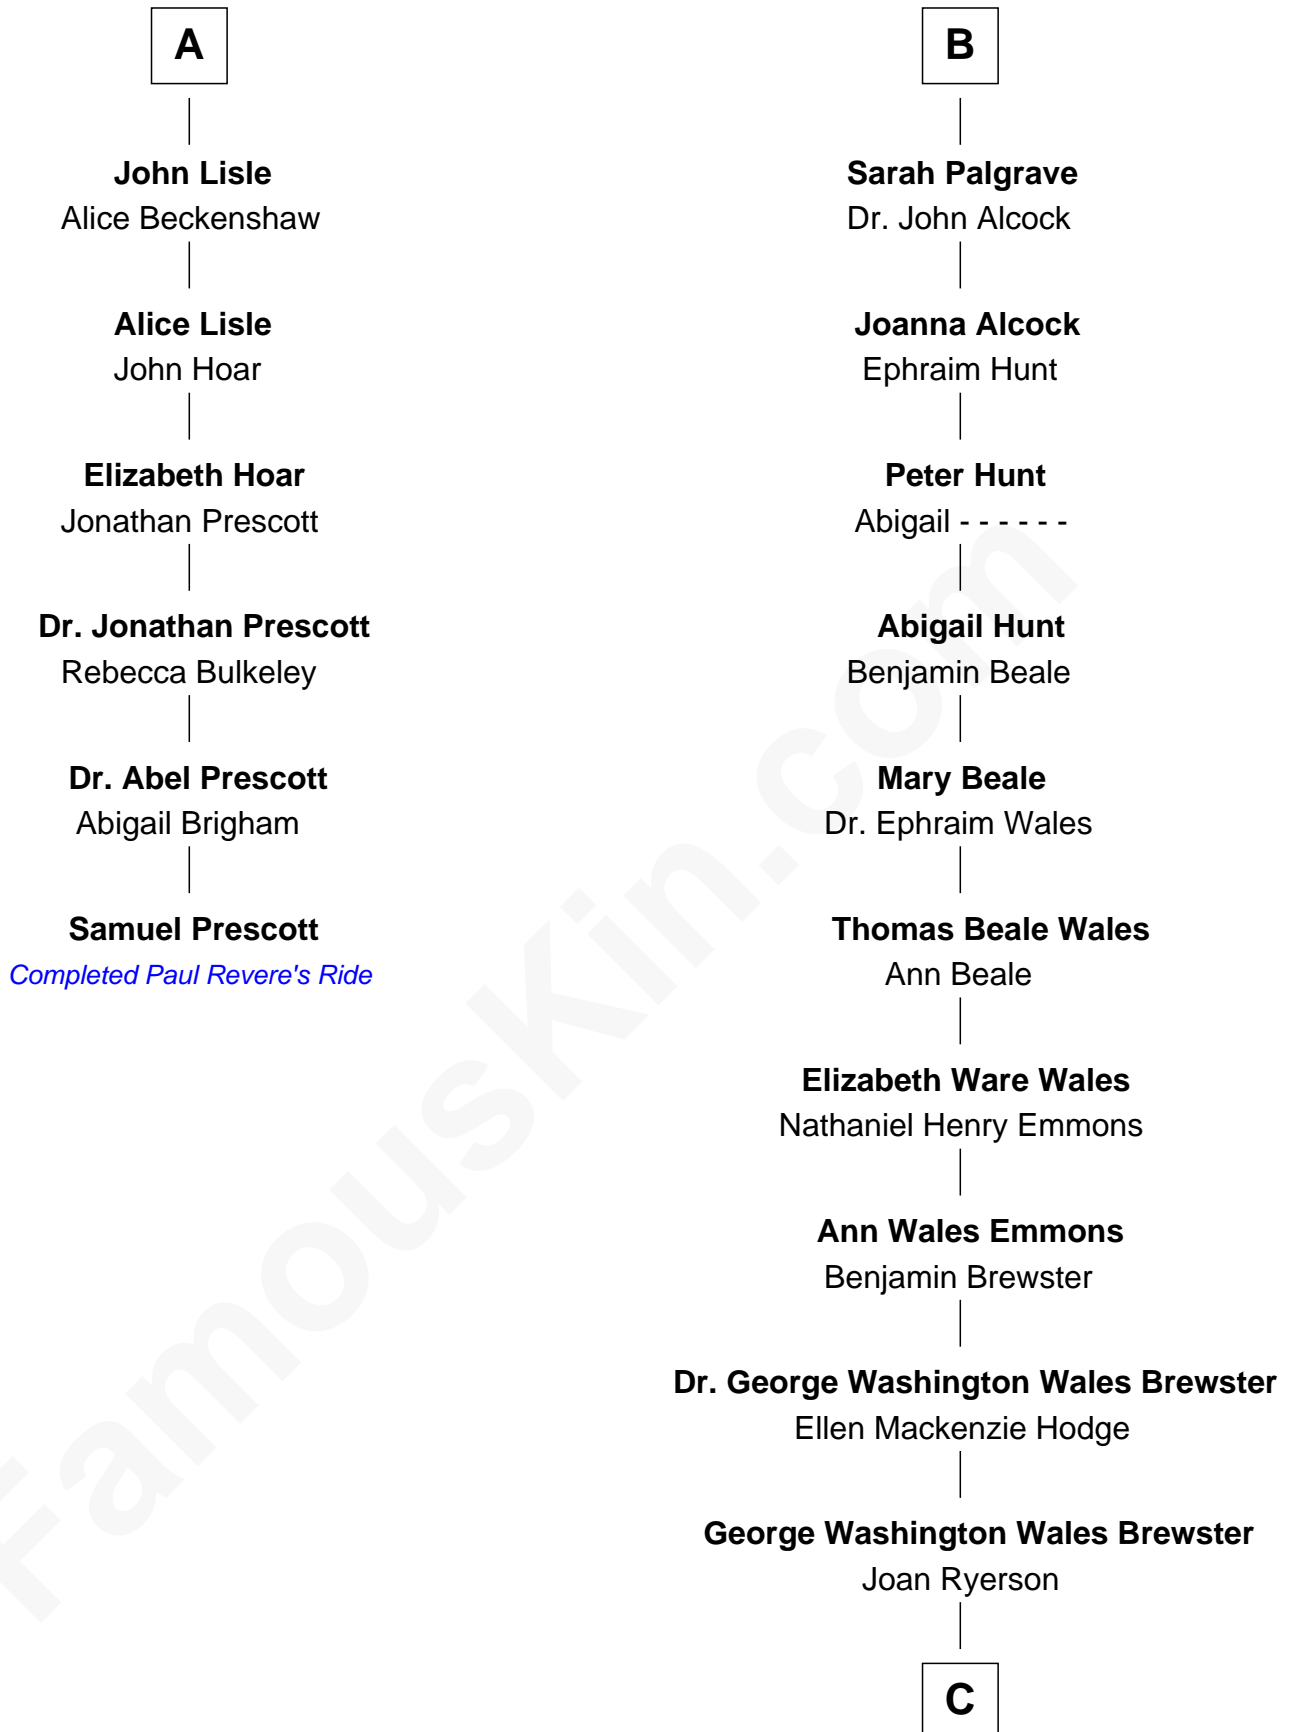

FamousKin.com

Relationship Chart of

Samuel Prescott

Completed Paul Revere's Midnight Ride

12th cousin 6 times removed of

Paget Brewster
TV Actress

C

Galen Brewster
Hathaway Tew

Paget Brewster
TV Actress

FamousKin.com