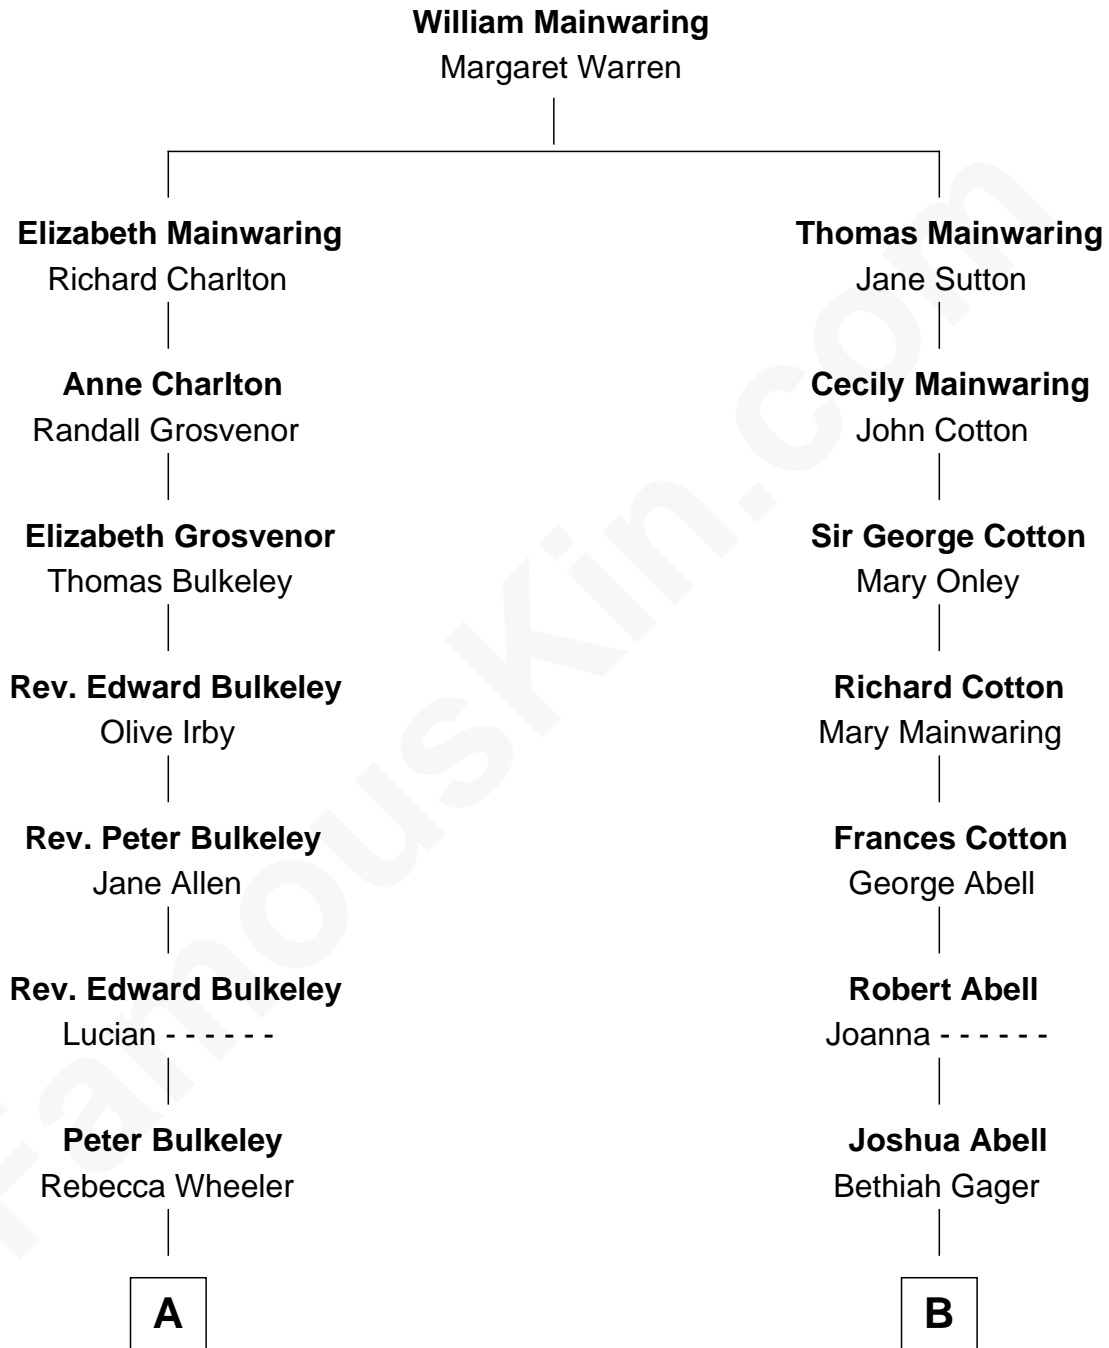

## Relationship Chart of

### Samuel Prescott

*Completed Paul Revere's Midnight Ride*

9th cousin 5 times removed of

**Allen Dulles**

*5th Director of the C.I.A.*

**A**

**Rebecca Bulkeley**  
Dr. Jonathan Prescott

**Dr. Abel Prescott**  
Abigail Brigham