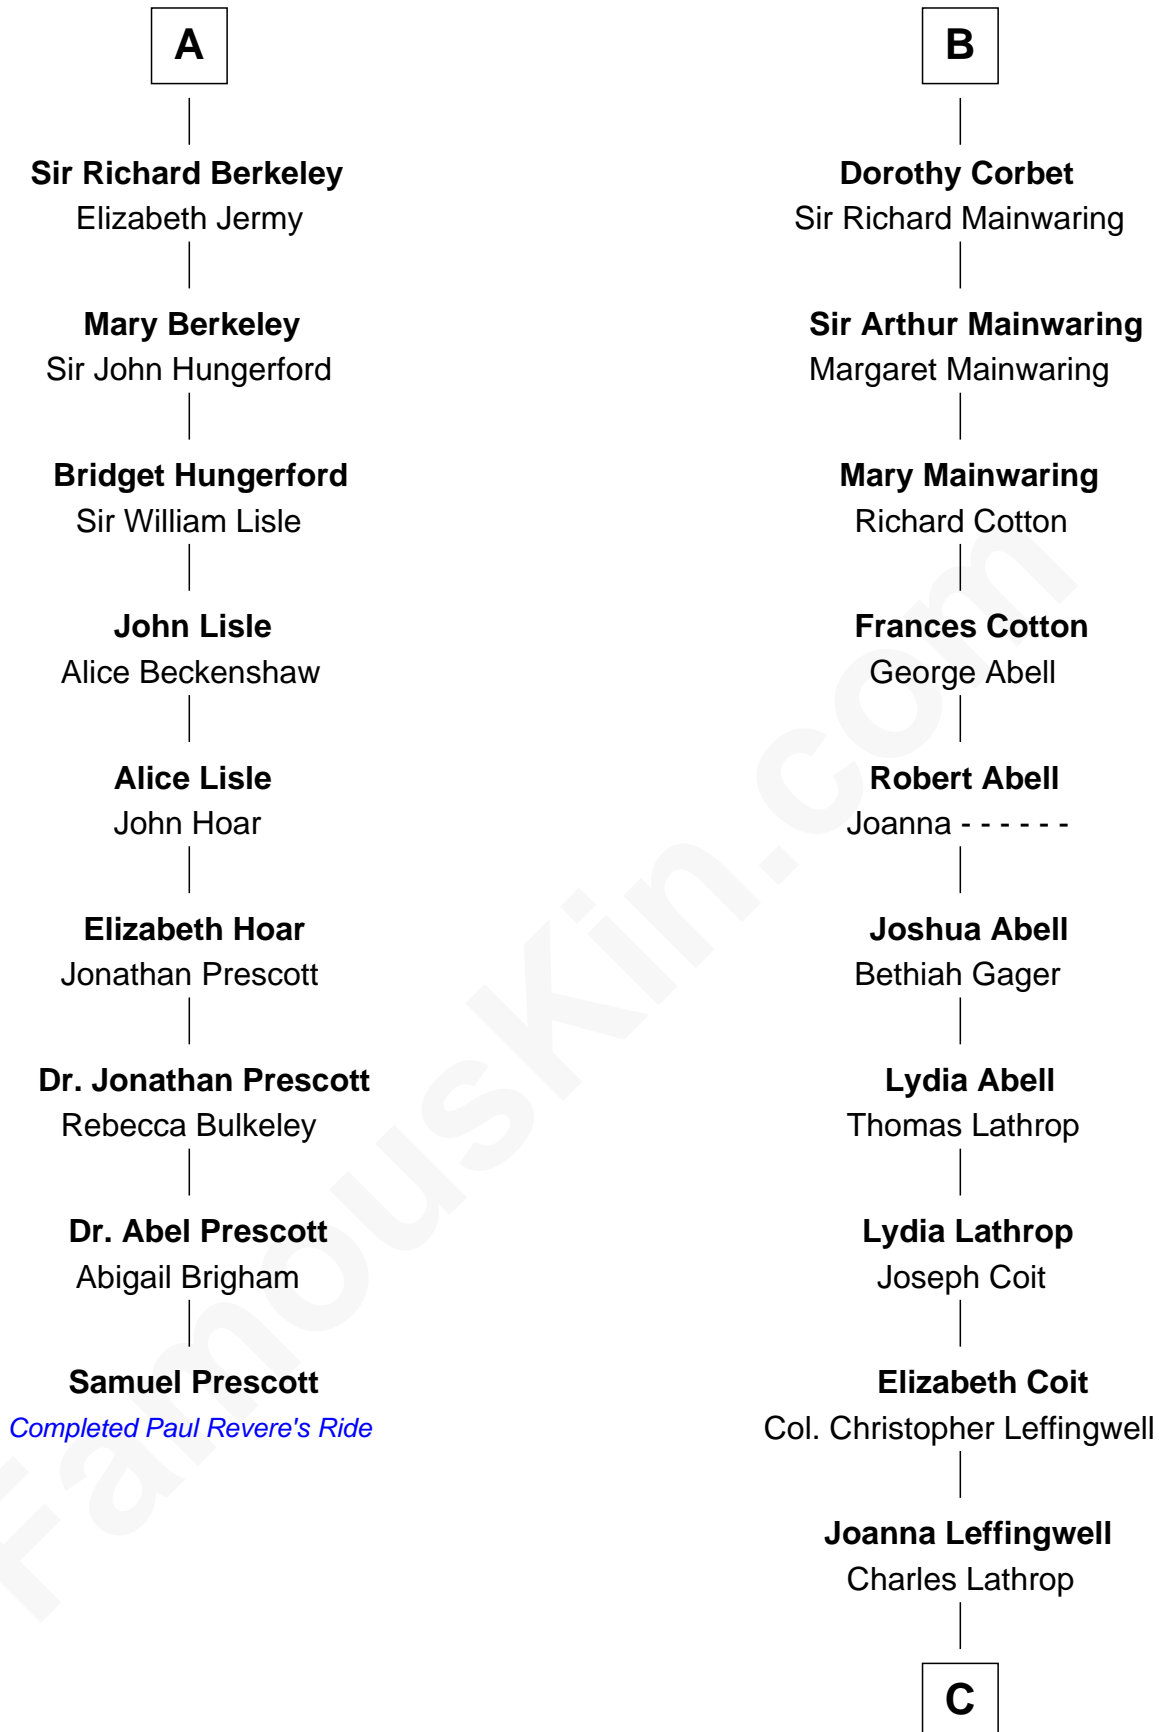

FamousKin.com

Relationship Chart of

Samuel Prescott

Completed Paul Revere's Midnight Ride

15th cousin 5 times removed of

Allen Dulles

5th Director of the C.I.A.

Ralph de Stafford

Elizabeth Belknap

Anne Ferrers

Sir Walter Devereux

Elizabeth Devereux

Sir Richard Corbet

Sir Robert Corbet

Elizabeth Vernon

B