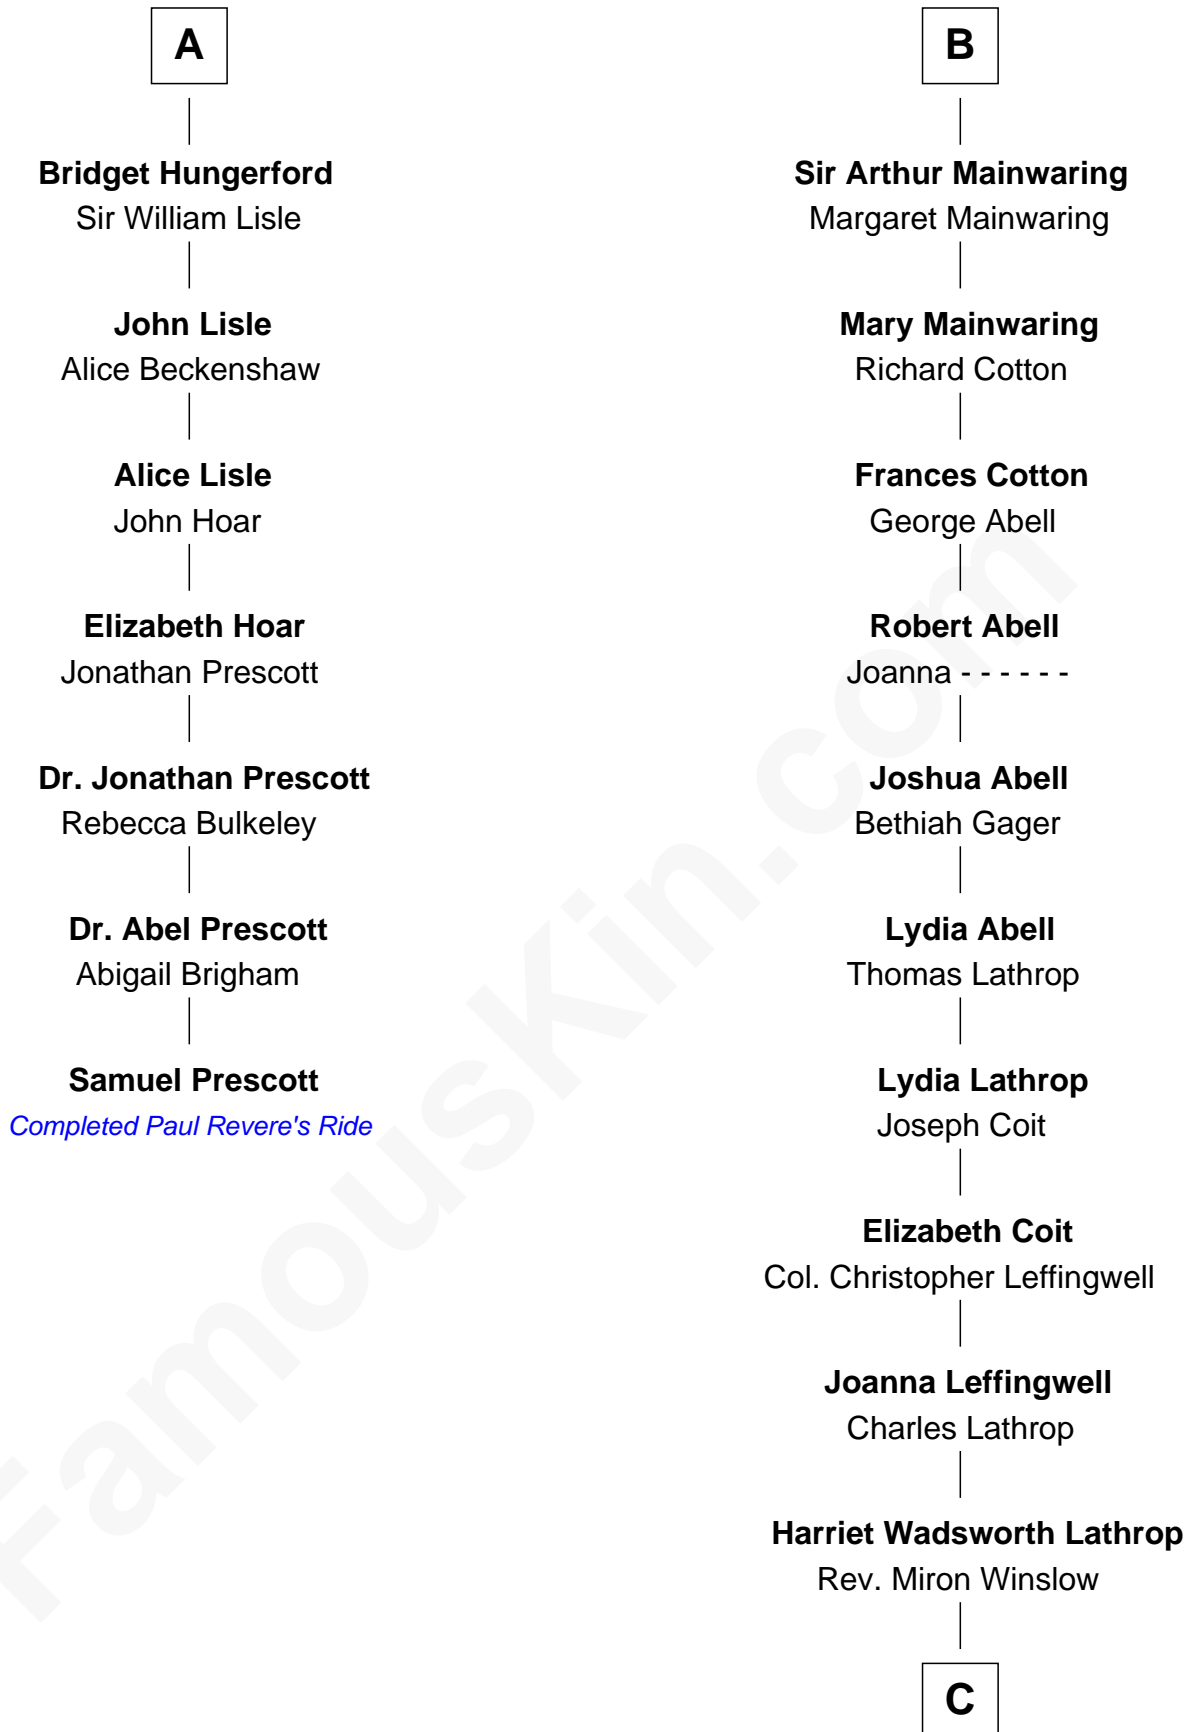

## Relationship Chart of

### Samuel Prescott

*Completed Paul Revere's Midnight Ride*

13th cousin 6 times removed of

**Allen Dulles**

*5th Director of the C.I.A.*

**C**

**Harriet Lathrop Winslow**

Rev. John Welsh Dulles