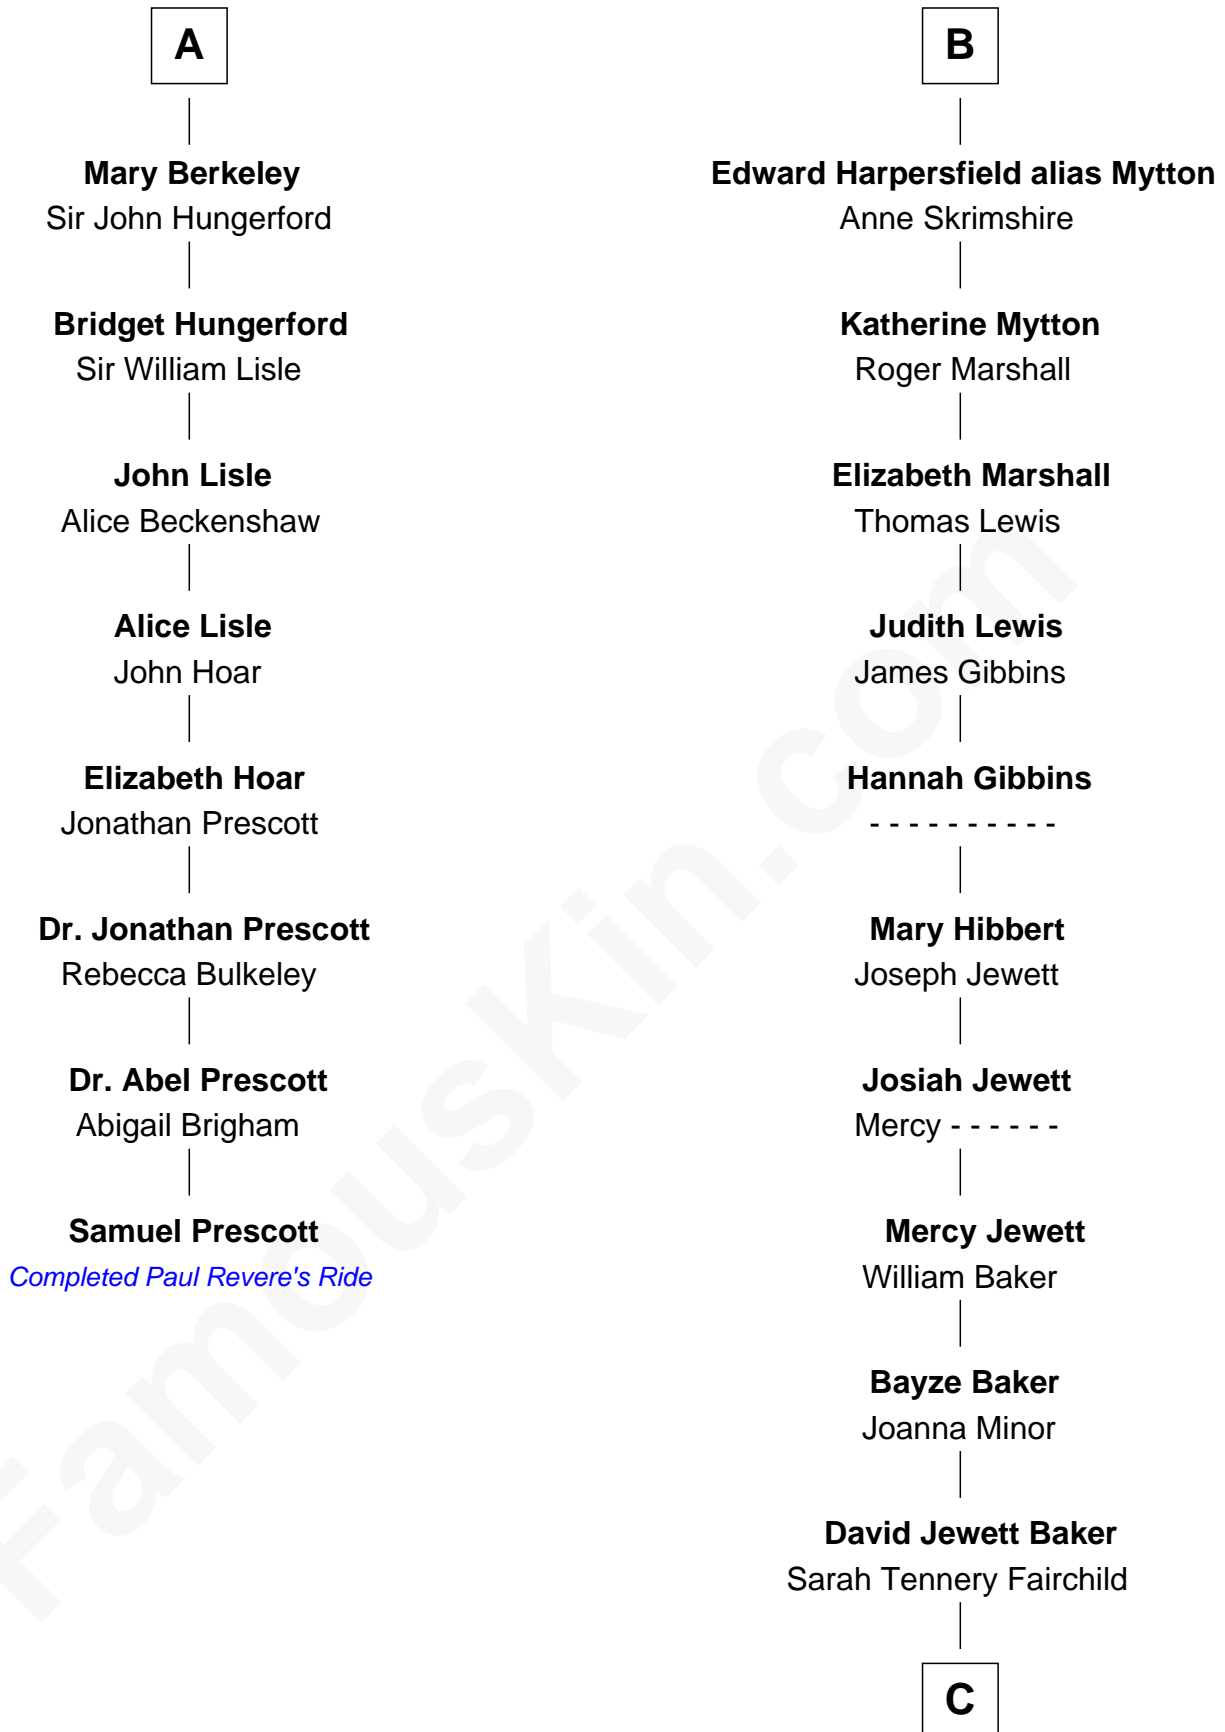

FamousKin.com

Relationship Chart of

Samuel Prescott

Completed Paul Revere's Midnight Ride

14th cousin 7 times removed of

Chevy Chase

Comedian, Actor and Writer

C

Sarah Tennery Baker

Col. Lyne Shackelford Metcalfe

Grace Metcalfe

Charles Denison Chase

Edward Leigh Chase

Mabel Penrose Tinsley

Edward Tinsley Chase

Cathalene Parker Browning