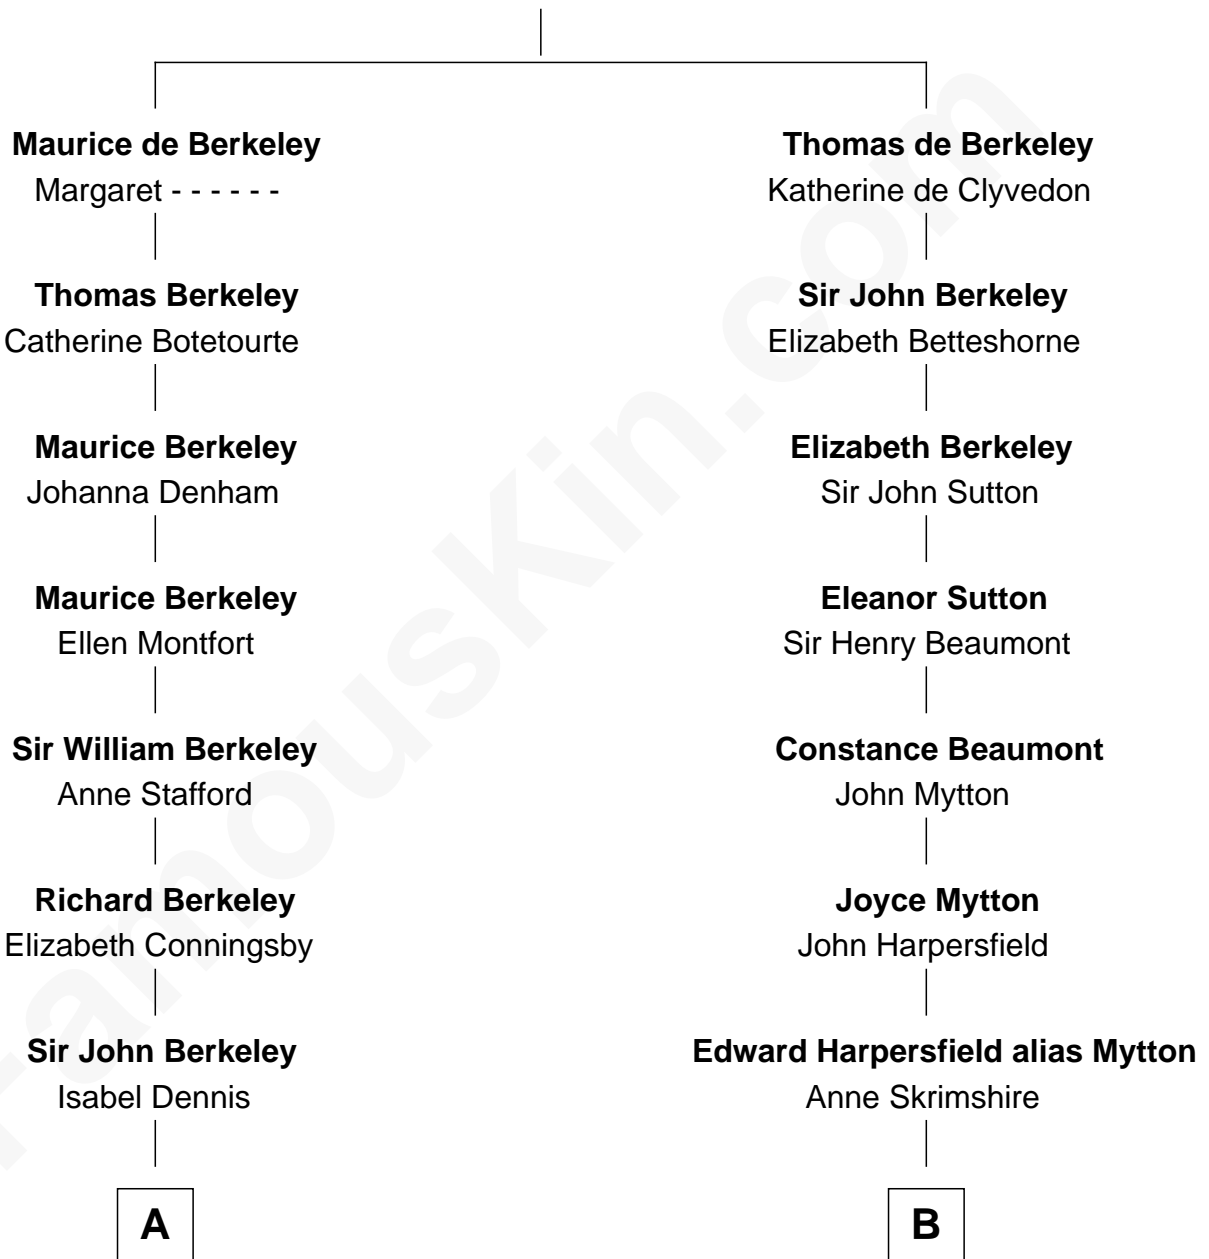

FamousKin.com

Relationship Chart of

Samuel Prescott

Completed Paul Revere's Midnight Ride

15th cousin 5 times removed of

Chevy Chase

Comedian, Actor and Writer

Sir Maurice de Berkeley

Eve la Zouche

C

Grace Metcalfe

Charles Denison Chase

Edward Leigh Chase

Mabel Penrose Tinsley

Edward Tinsley Chase

Cathalene Parker Browning