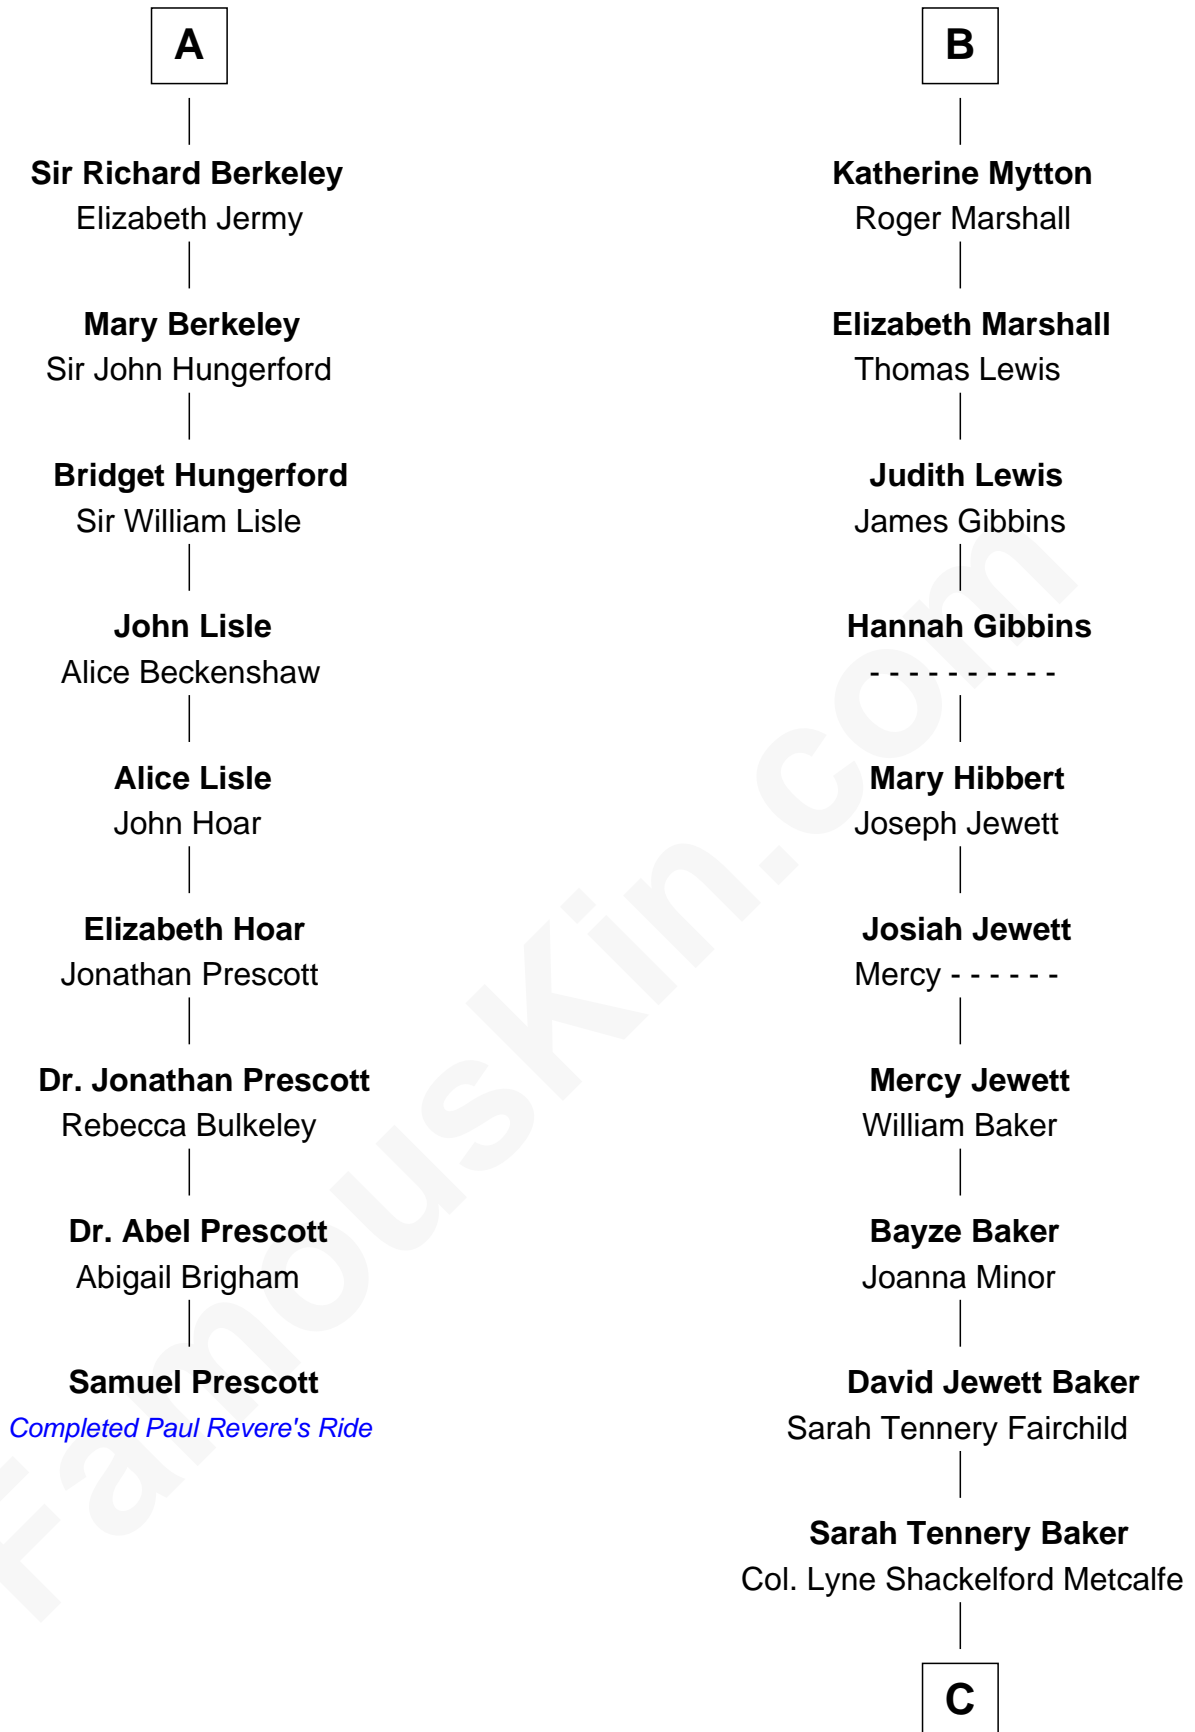

FamousKin.com

Relationship Chart of

Samuel Prescott

Completed Paul Revere's Midnight Ride

15th cousin 5 times removed of

Chevy Chase

Comedian, Actor and Writer

Sir Maurice de Berkeley

Eve la Zouche

C

Grace Metcalfe

Charles Denison Chase

Edward Leigh Chase

Mabel Penrose Tinsley

Edward Tinsley Chase

Cathalene Parker Browning