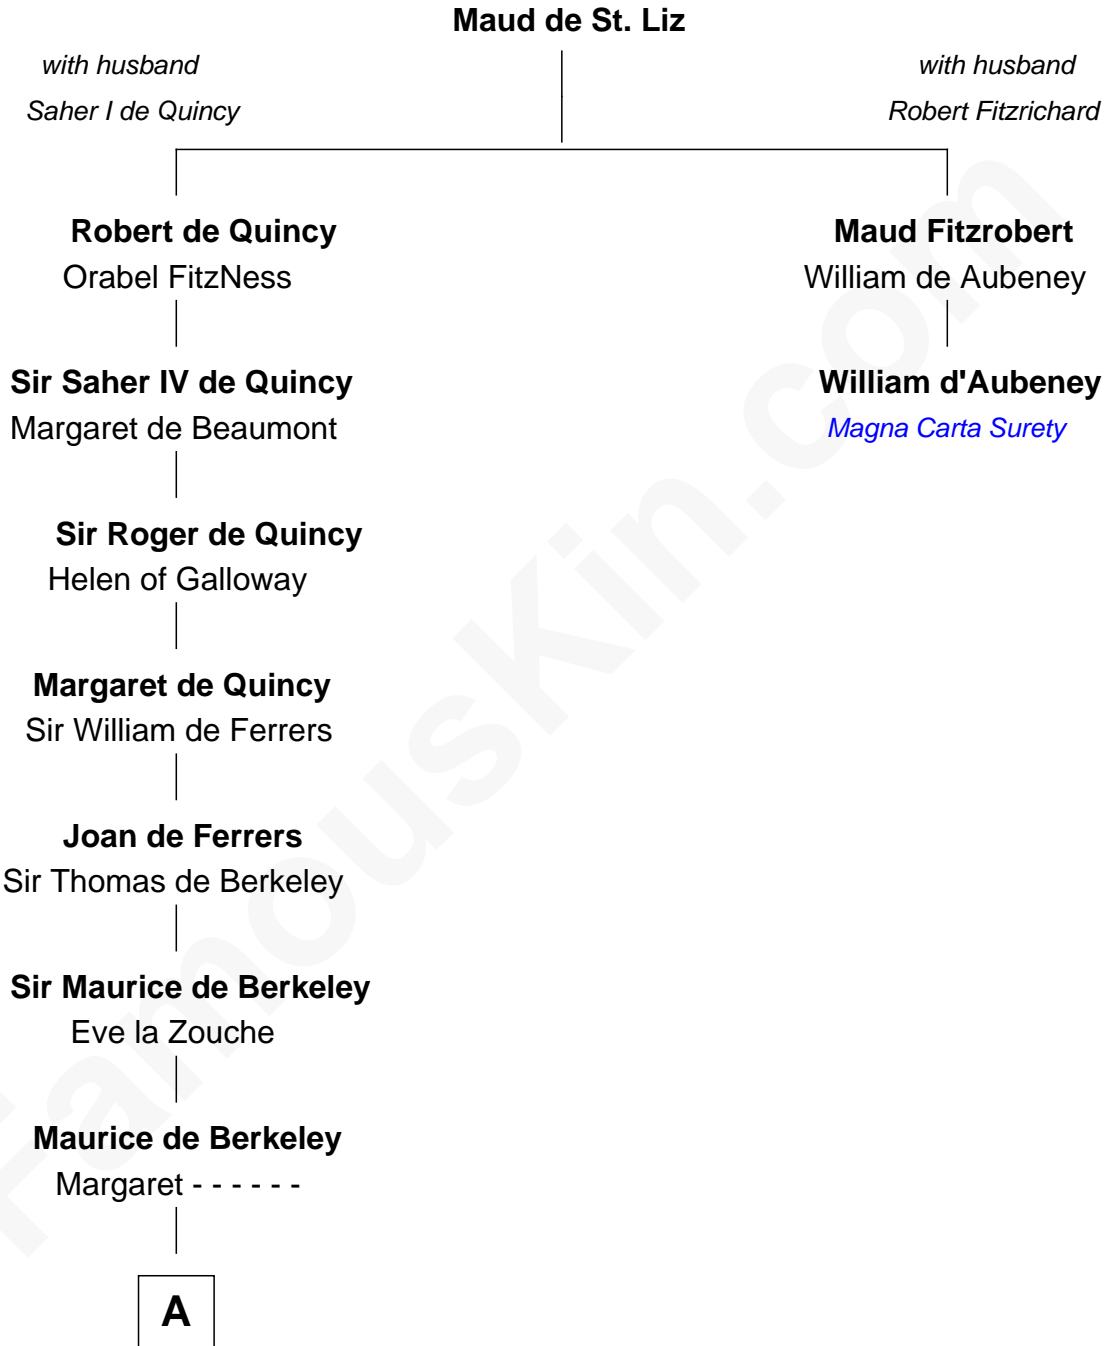

FamousKin.com Relationship Chart of

Samuel Prescott

Completed Paul Revere's Midnight Ride

1st cousin 20 times removed of

William d'Aubeny

Magna Carta Surety

A

Thomas Berkeley
Catherine Botetourte