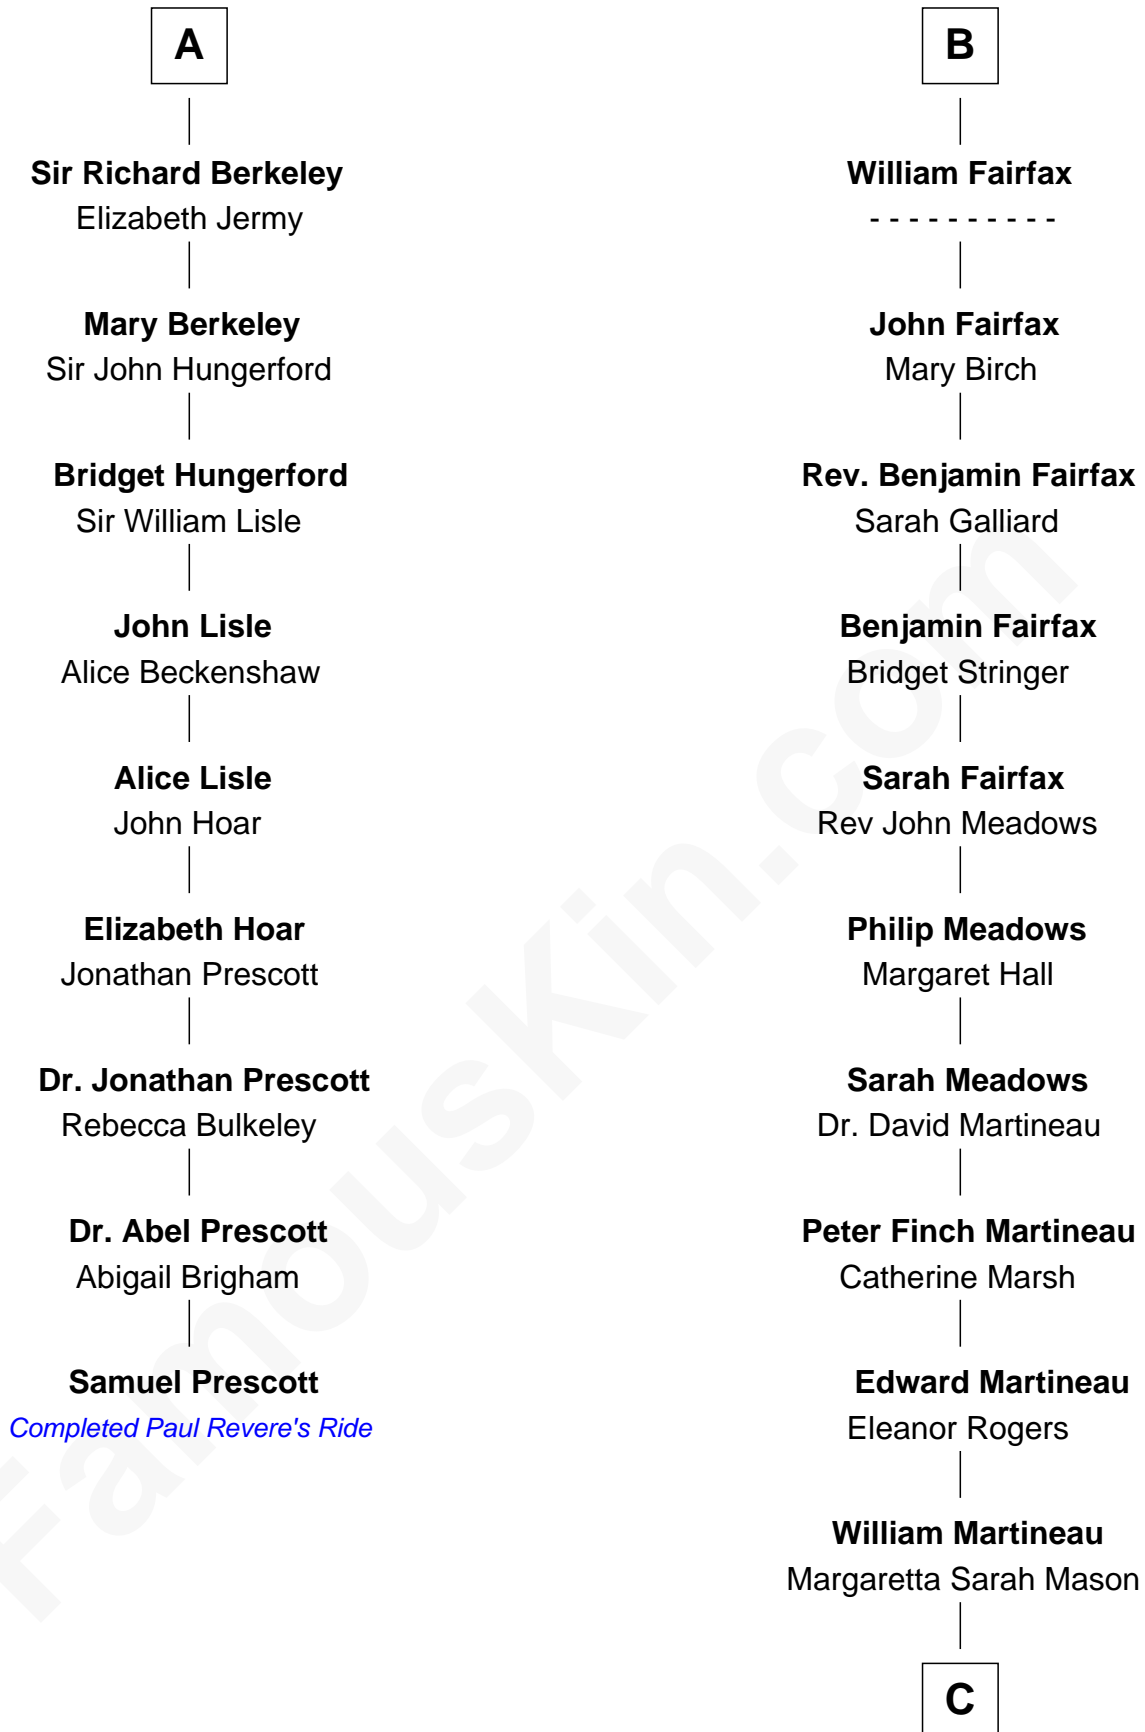

FamousKin.com

Relationship Chart of

Samuel Prescott

Completed Paul Revere's Midnight Ride

15th cousin 5 times removed of

Guy Ritchie
British Filmmaker

Ralph de Stafford

with wife
Katherine de Hastang

Elizabeth Newmarch

Anne Stafford

Sir William Berkeley

Jane de Neville

Sir William Gascoigne

Richard Berkeley

Elizabeth Conningsby

Sir William Gascoigne

Margaret Percy

Sir John Berkeley

Isabel Dennis

Agnes Gascoigne

Sir Thomas Fairfax

A

B

C

Edith Jane Martineau

Vivian Guy Ouseley McLaughlin

Doris Margaretta McLaughlin

Stuart John Ritchie

John Vivian Ritchie

Amber Mary Parkinson

Guy Ritchie

British Filmmaker