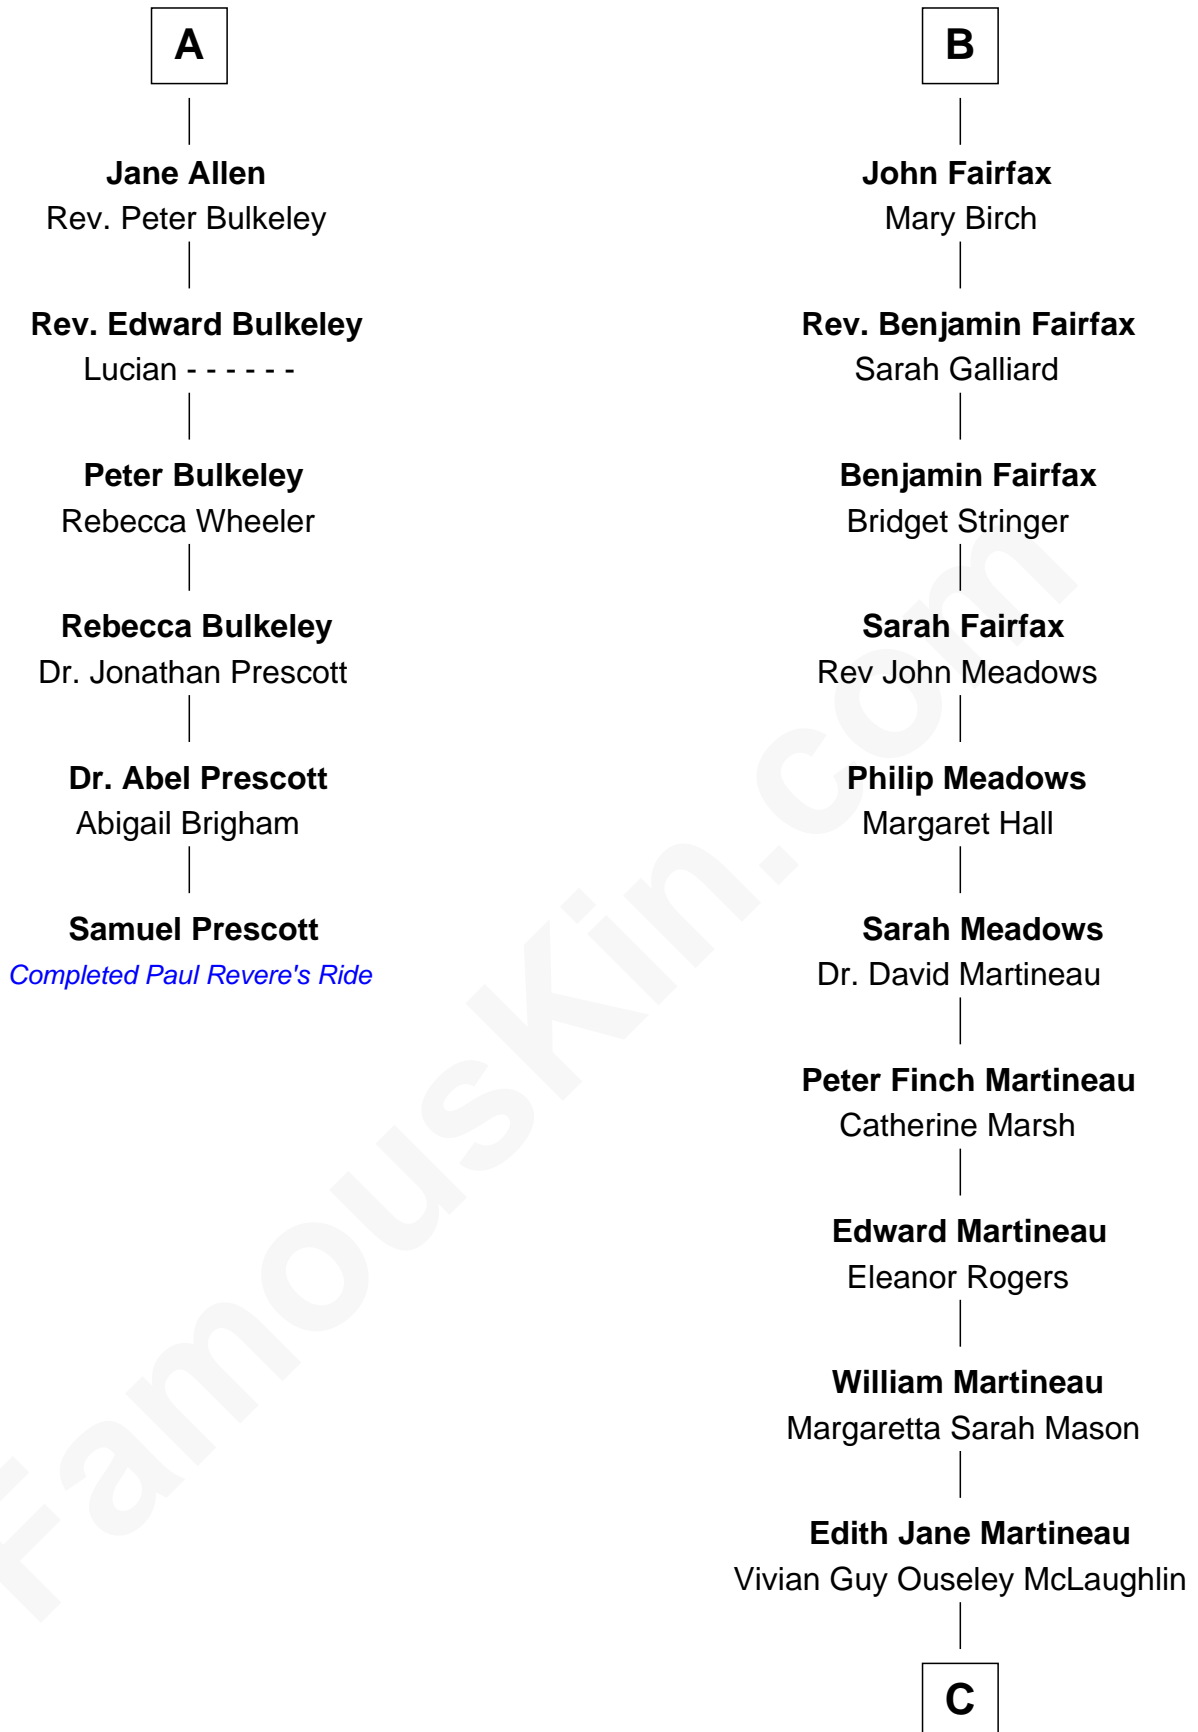

FamousKin.com

Relationship Chart of

Samuel Prescott

Completed Paul Revere's Midnight Ride

12th cousin 7 times removed of

Guy Ritchie

British Filmmaker

C

Doris Margaretta McLaughlin

Stuart John Ritchie

John Vivian Ritchie

Amber Mary Parkinson

Guy Ritchie

British Filmmaker

FamousKin.com