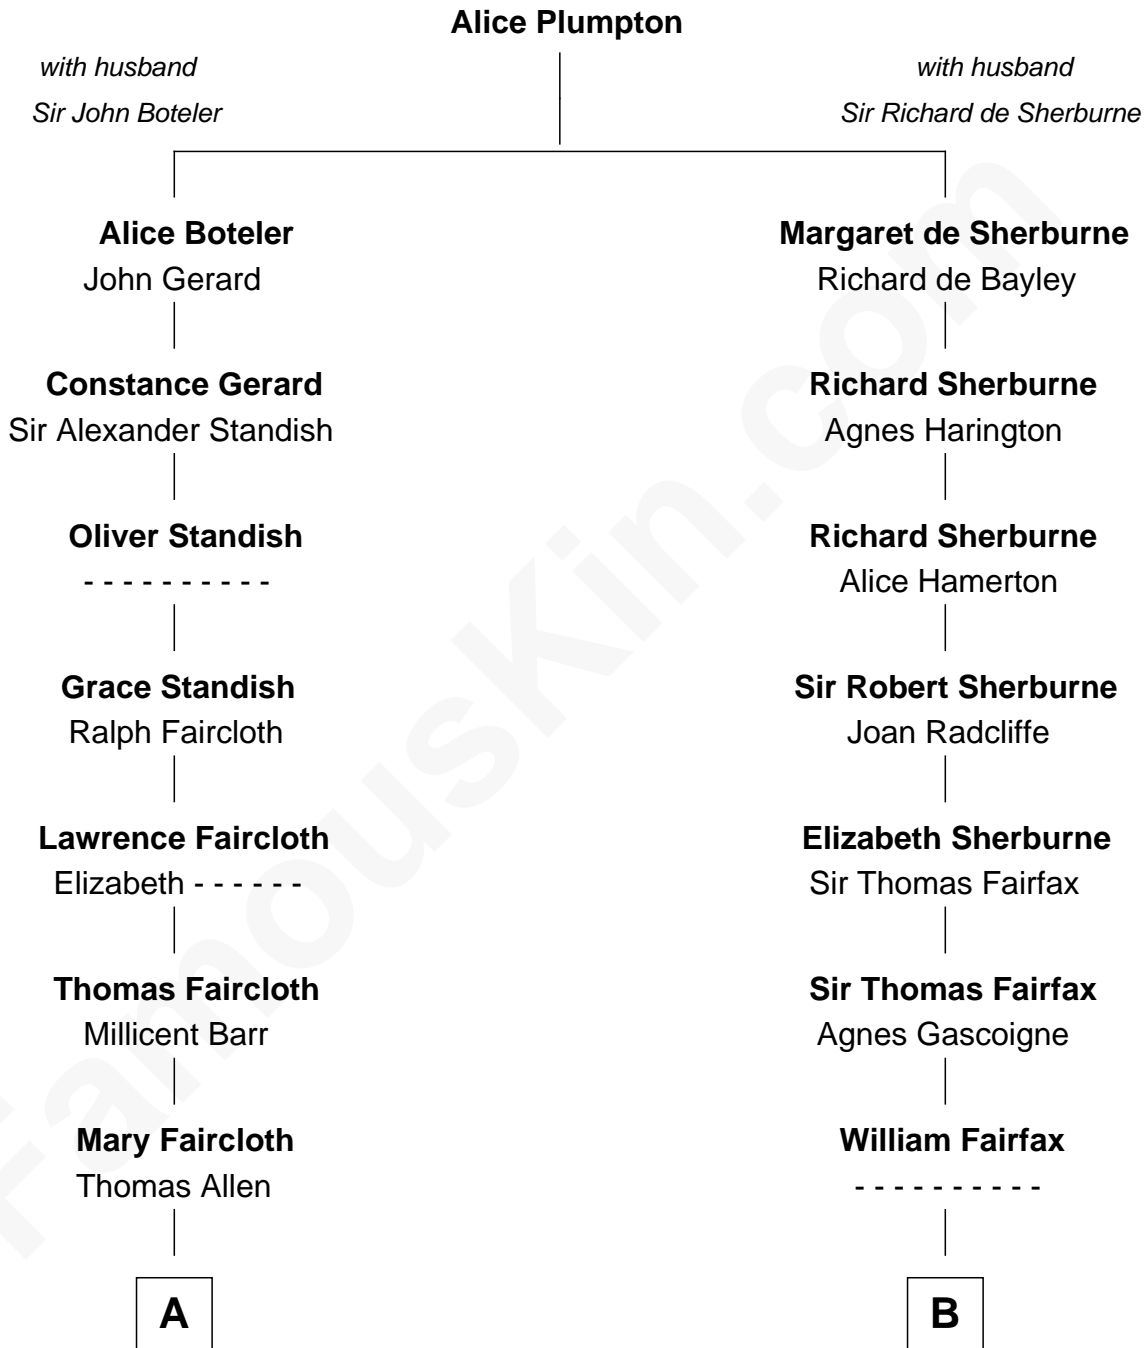

FamousKin.com

Relationship Chart of

Samuel Prescott

Completed Paul Revere's Midnight Ride

12th cousin 7 times removed of

Guy Ritchie

British Filmmaker

C

Doris Margaretta McLaughlin

Stuart John Ritchie

John Vivian Ritchie

Amber Mary Parkinson

Guy Ritchie

British Filmmaker

FamousKin.com