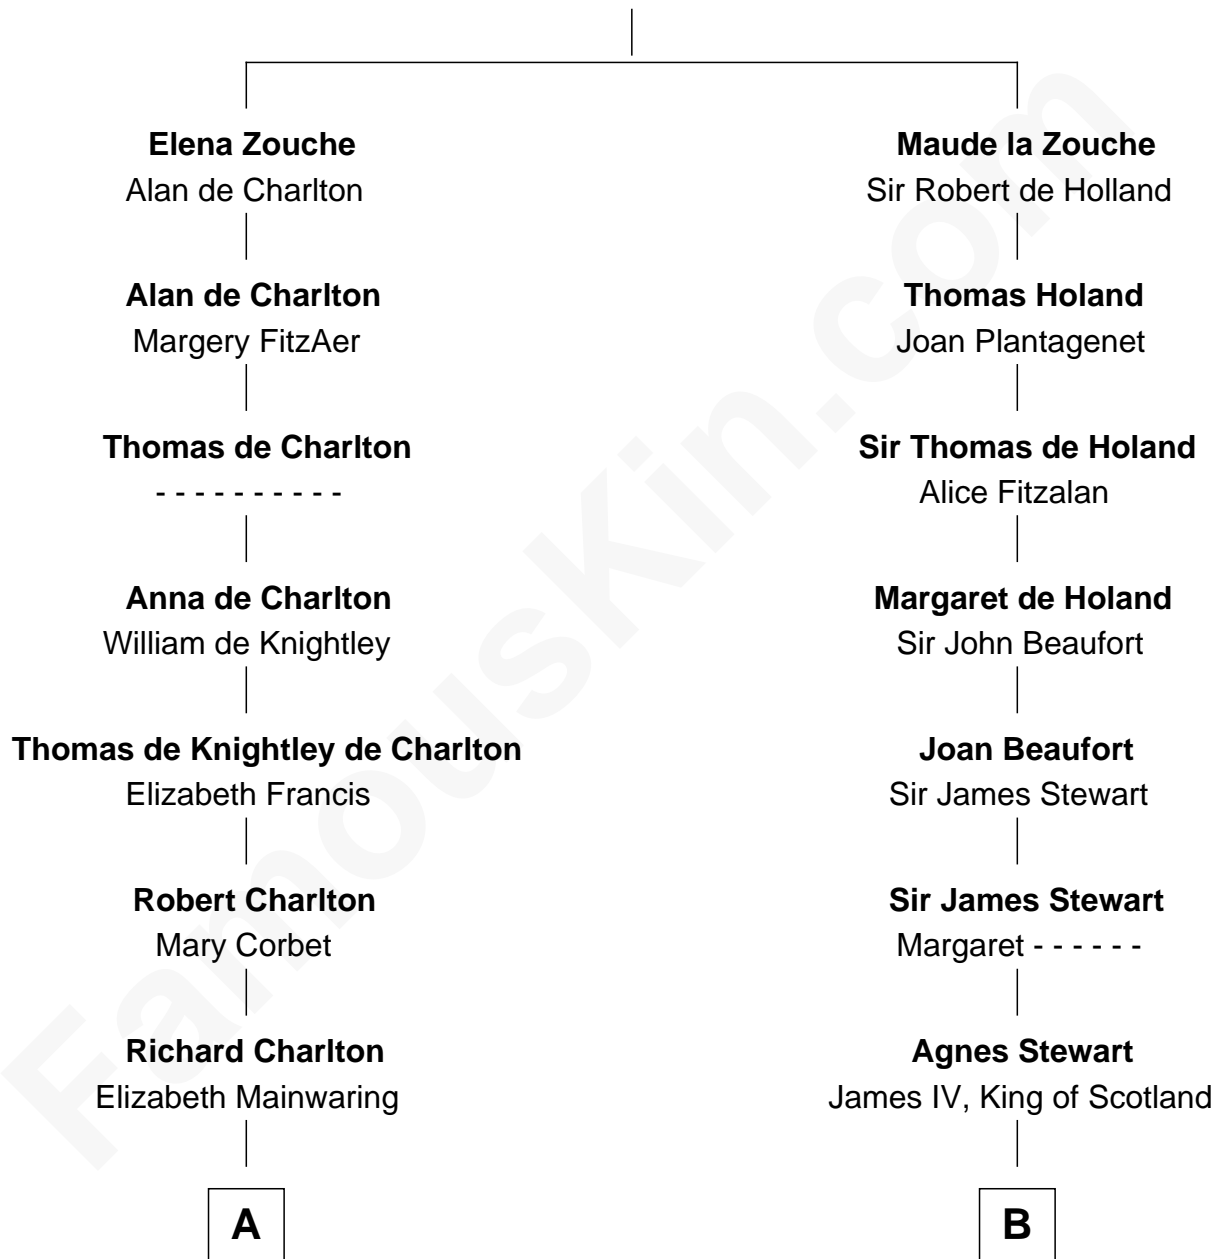

FamousKin.com

Relationship Chart of

Samuel Prescott

Completed Paul Revere's Midnight Ride

15th cousin 6 times removed of

Guy Ritchie

British Filmmaker

Sir Alan la Zouche

Eleanor de Segrave

C

Frederica Crofton

Hubert McLaughlin

Vivian Guy Ouseley McLaughlin

Edith Jane Martineau

Doris Margaretta McLaughlin

Stuart John Ritchie

John Vivian Ritchie

Amber Mary Parkinson

Guy Ritchie

British Filmmaker