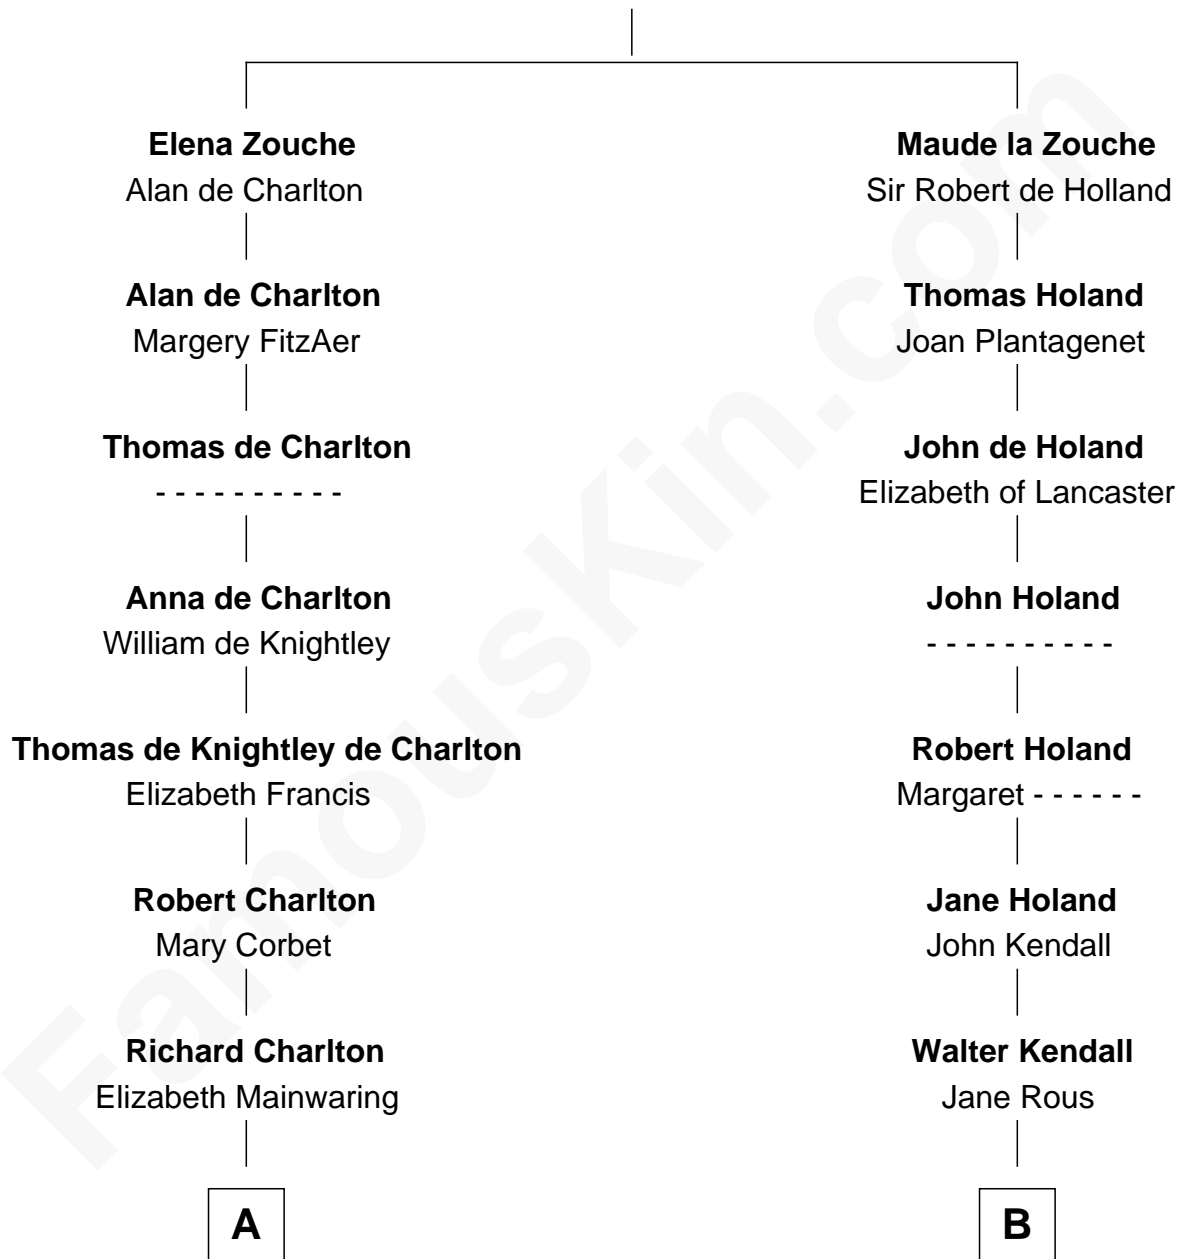

FamousKin.com

Relationship Chart of

Samuel Prescott

Completed Paul Revere's Midnight Ride

15th cousin 4 times removed of

Buckminster Fuller

Author, Architect, and Inventor

Sir Alan la Zouche
Eleanor de Segrave

C

Caroline Matilda Wolcott

Martin Andrews

Caroline Wolcott Andrews

Richard Buckminster Fuller

Buckminster Fuller

Author, Architect, and Inventor

FamousKin.com