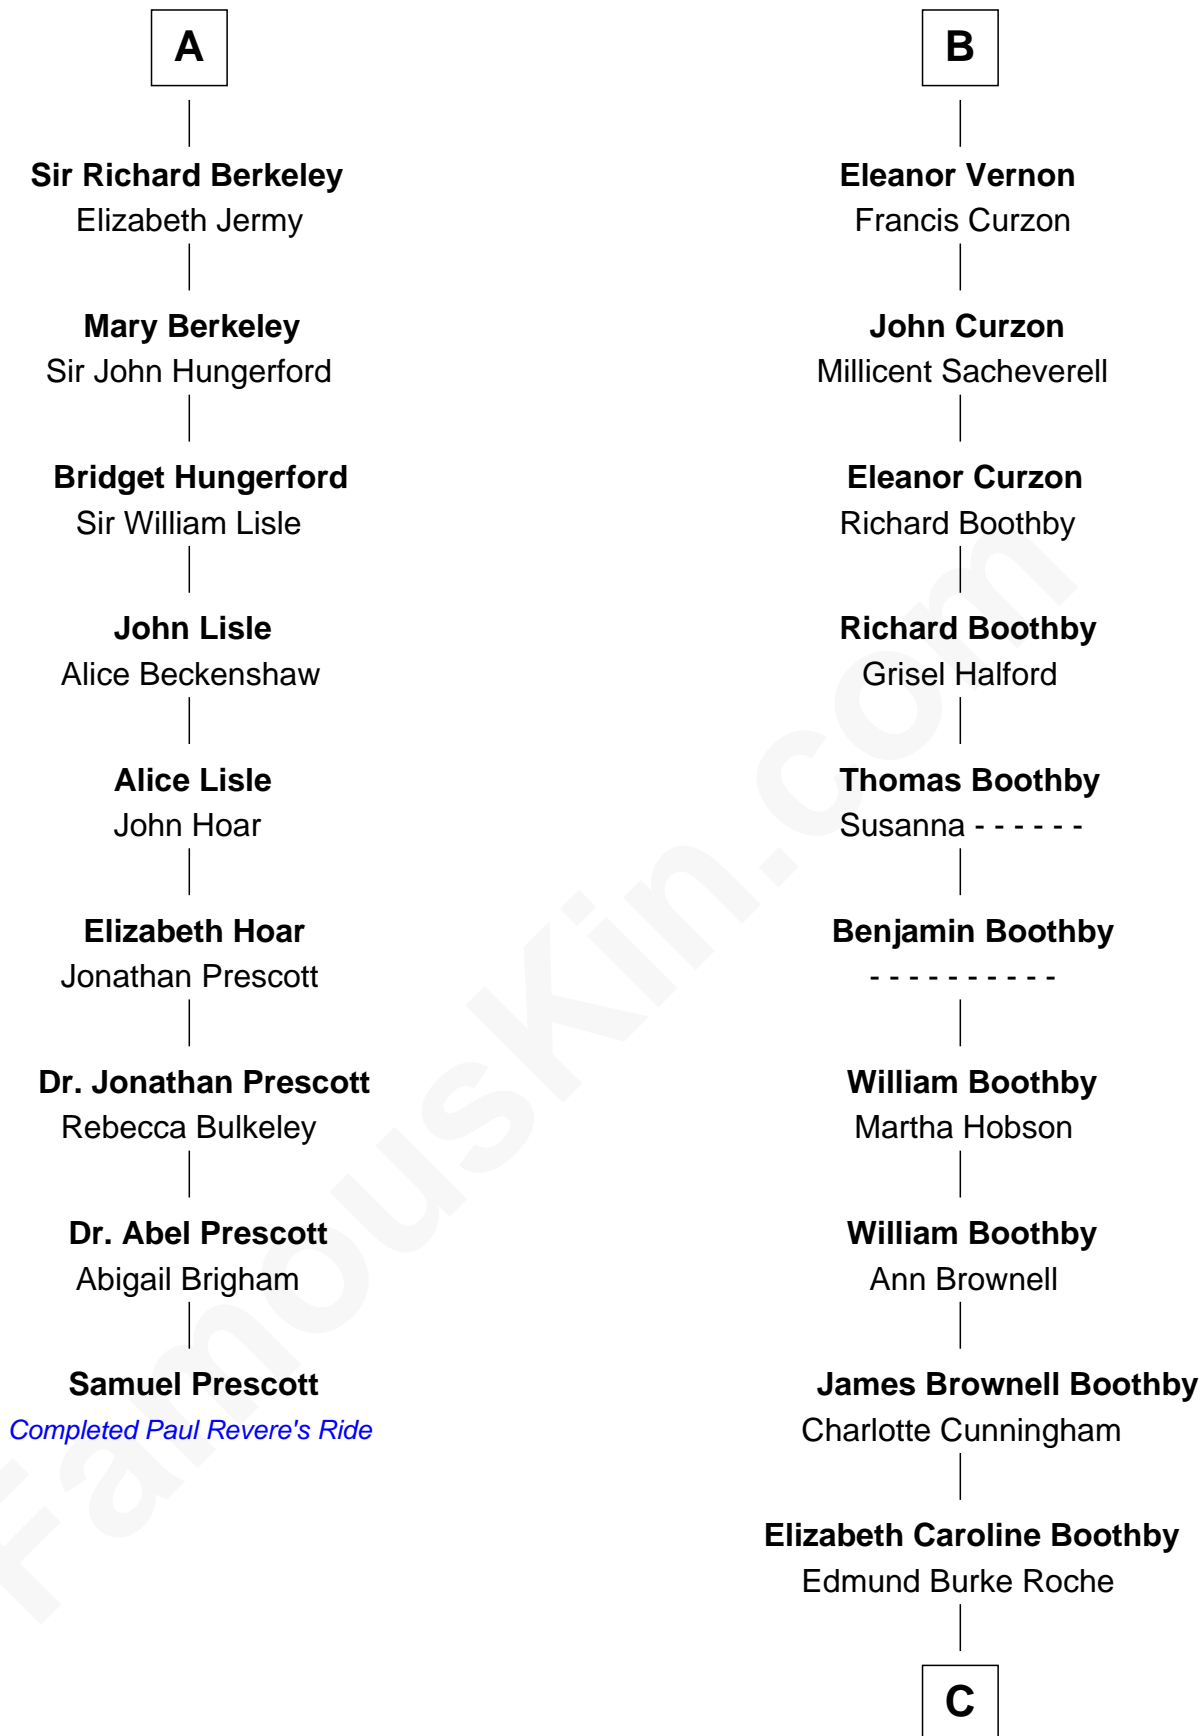

FamousKin.com

Relationship Chart of

Samuel Prescott

Completed Paul Revere's Midnight Ride

15th cousin 6 times removed of

Oliver Platt
Movie Actor

Henry Plantagenet
Maud de Chaworth

C

James Boothby Burke Roche

Frances Eleanor Work

Cynthia Burke Roche

Arthur Scott Burden

Eileen Burden

Walter Maynard

Sheila Maynard

Nicholas Platt