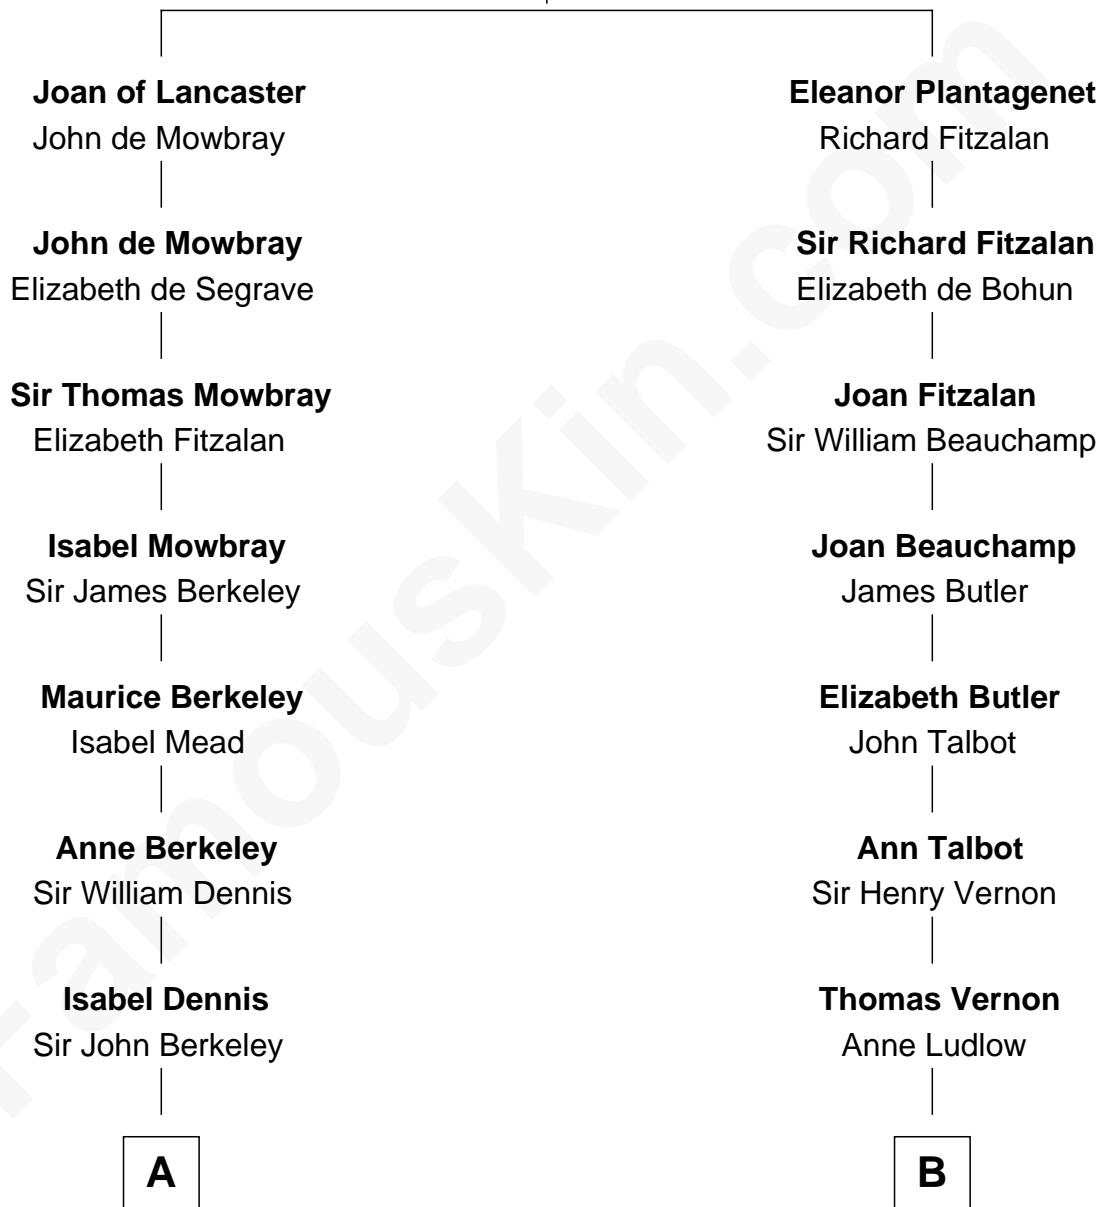

FamousKin.com

Relationship Chart of

Samuel Prescott

Completed Paul Revere's Midnight Ride

15th cousin 6 times removed of

Oliver Platt
Movie Actor

Henry Plantagenet
Maud de Chaworth

C

James Boothby Burke Roche

Frances Eleanor Work

Cynthia Burke Roche

Arthur Scott Burden

Eileen Burden

Walter Maynard

Sheila Maynard

Nicholas Platt