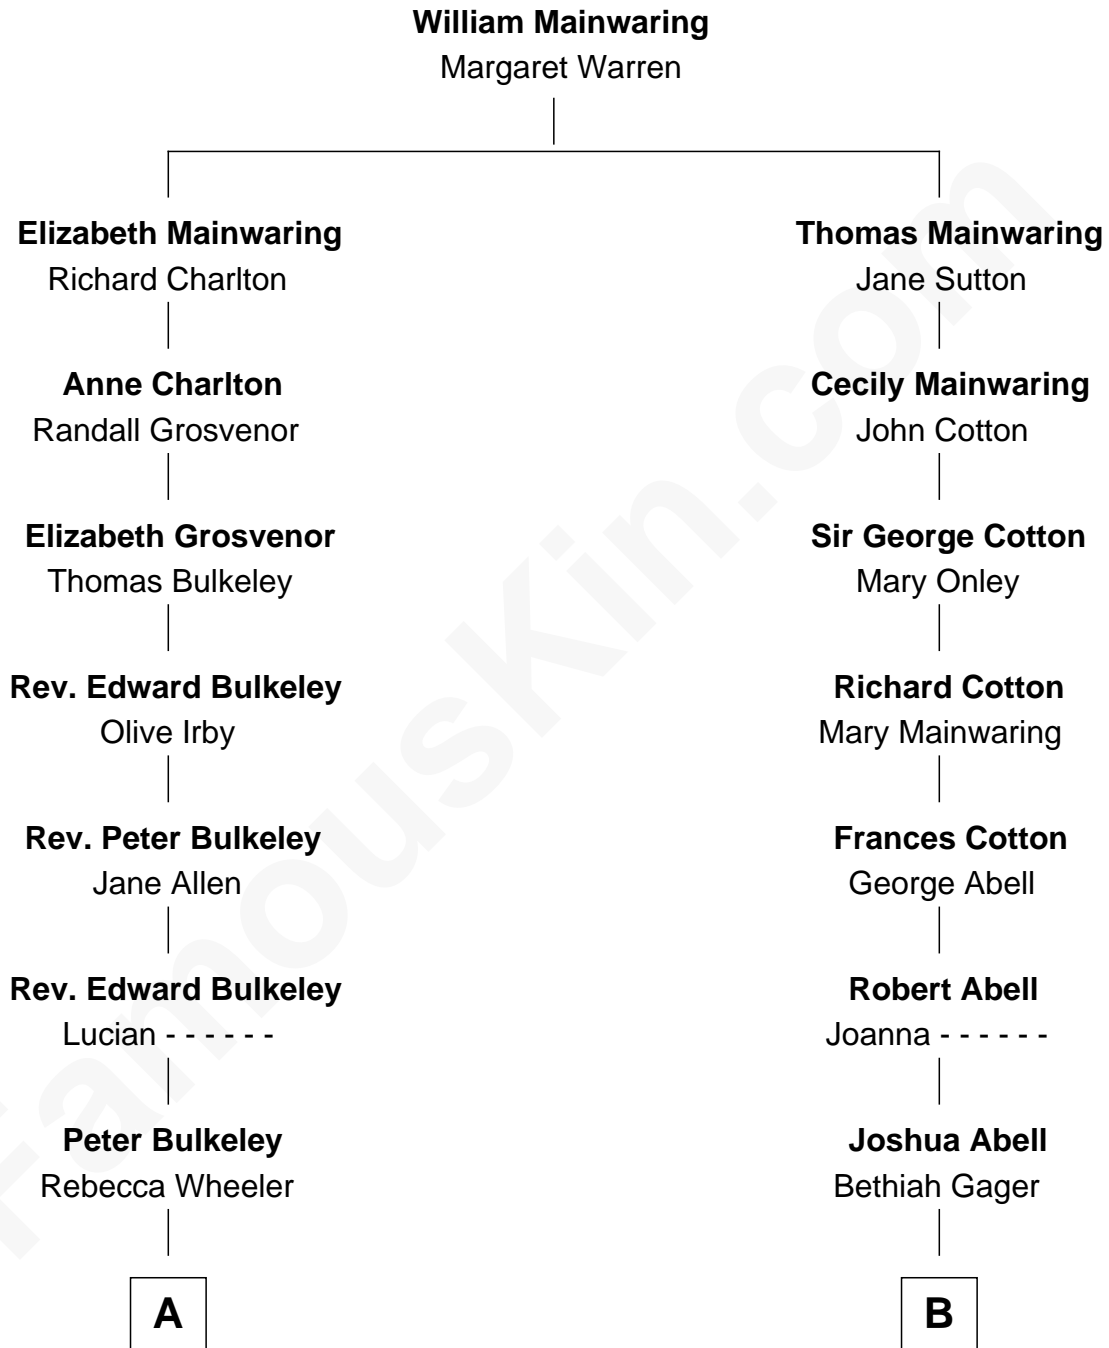

FamousKin.com

Relationship Chart of

Samuel Prescott

Completed Paul Revere's Midnight Ride

9th cousin 3 times removed of

Marjorie Post

Founder of General Foods