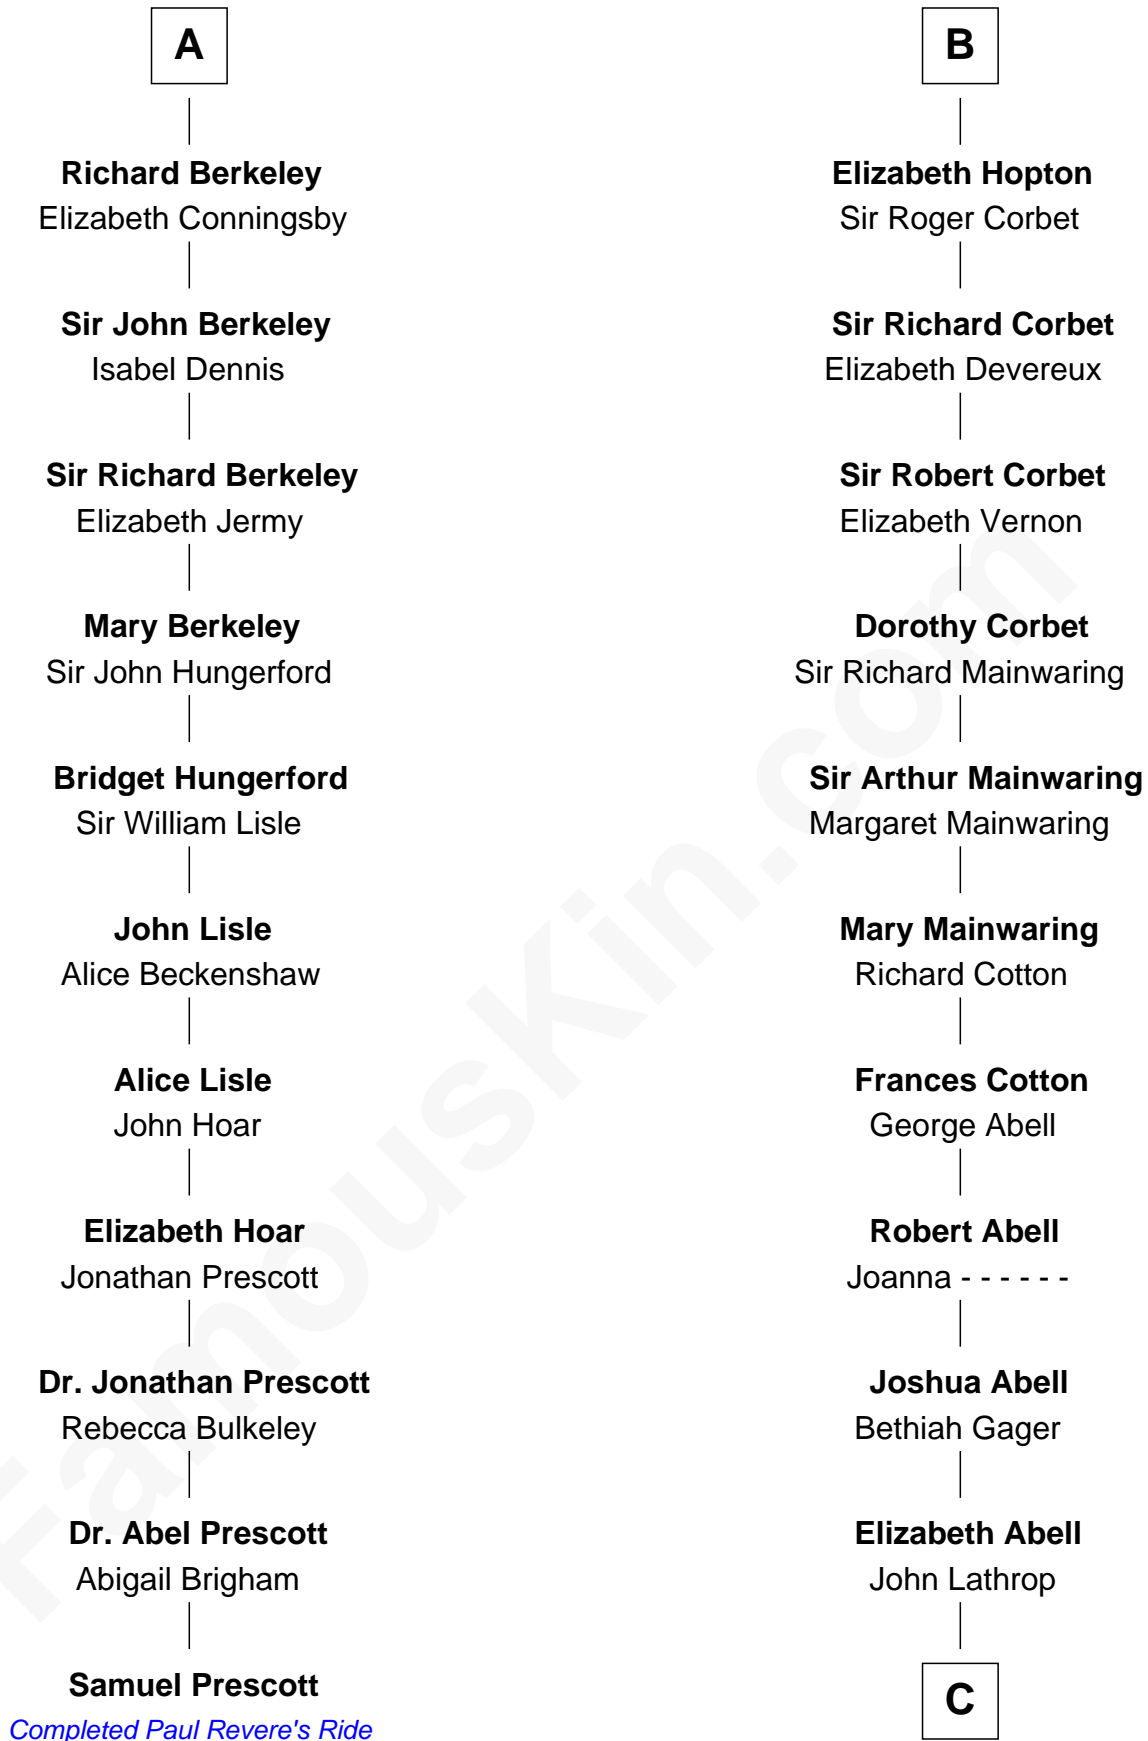

## Relationship Chart of

### Samuel Prescott

*Completed Paul Revere's Midnight Ride*

17th cousin 4 times removed of

### Marjorie Post

*Founder of General Foods*

**John de Botetourte**

Maud FitzThomas

**C**

**Azel Lathrop**  
Elizabeth Hyde

**Erastus Lathrop**  
Sarah Bailey

**Caroline Cushman Lathrop**  
Charles Rollin Post

**Charles William Post**  
Elle Letitia Merriweather

**Marjorie Post**  
*Founder of General Foods*