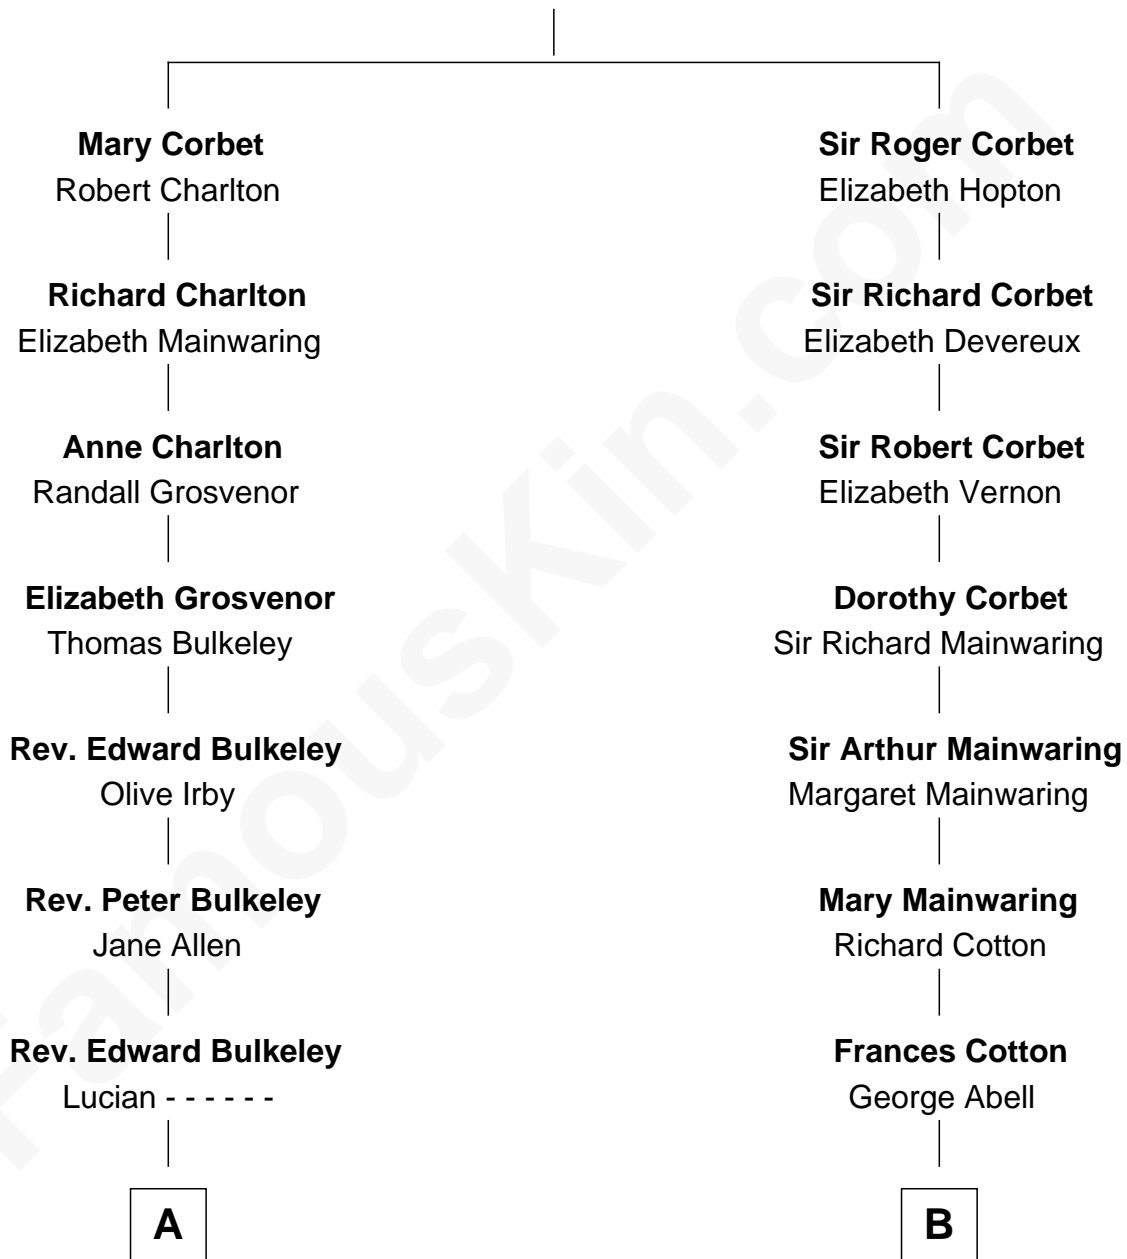

FamousKin.com

Relationship Chart of

Samuel Prescott

Completed Paul Revere's Midnight Ride

10th cousin 4 times removed of

Marjorie Post

Founder of General Foods

Sir Robert Corbet

Margaret - - - - -

A

Peter Bulkeley
Rebecca Wheeler

Rebecca Bulkeley
Dr. Jonathan Prescott

Dr. Abel Prescott
Abigail Brigham

Samuel Prescott
Completed Paul Revere's Ride

B

Robert Abell
Joanna - - - - -