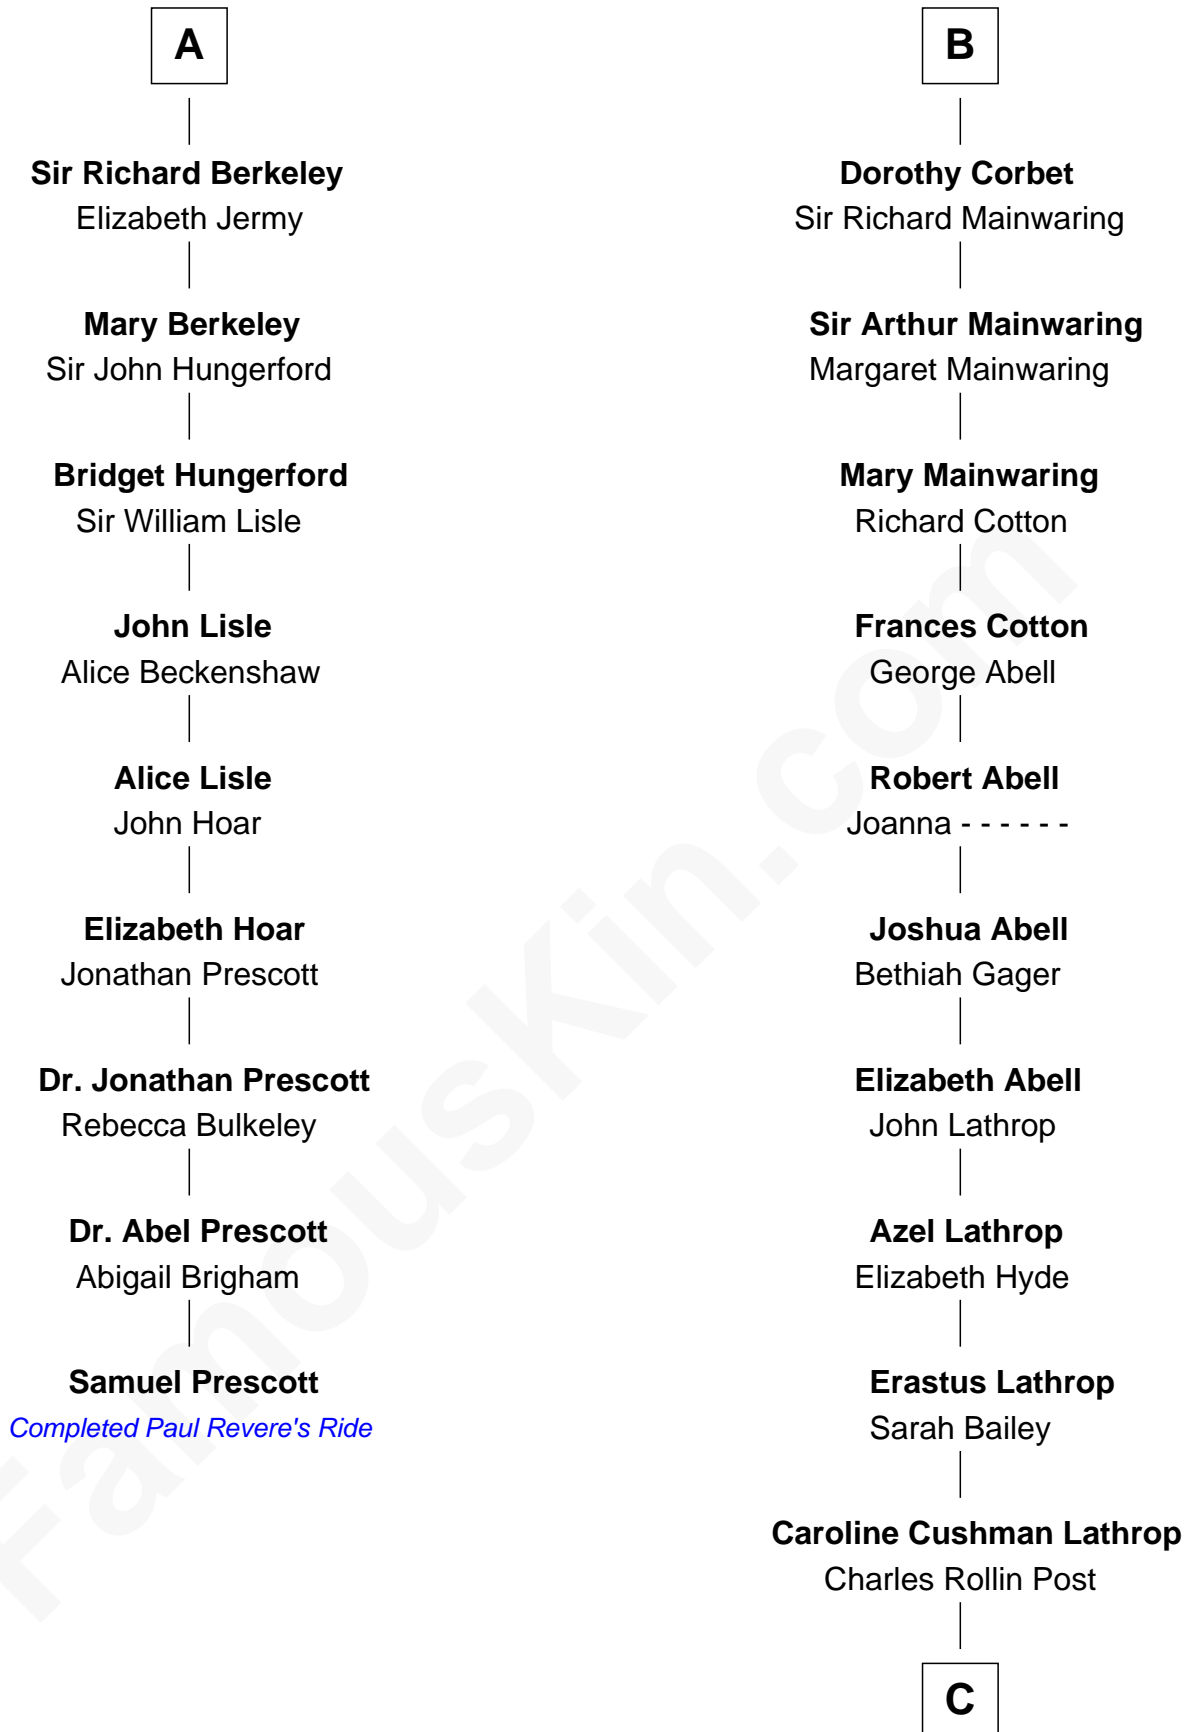

## Relationship Chart of

### Samuel Prescott

*Completed Paul Revere's Midnight Ride*

15th cousin 3 times removed of

**Marjorie Post**

*Founder of General Foods*

C

Charles William Post  
Elle Letitia Merriweather

Marjorie Post  
*Founder of General Foods*