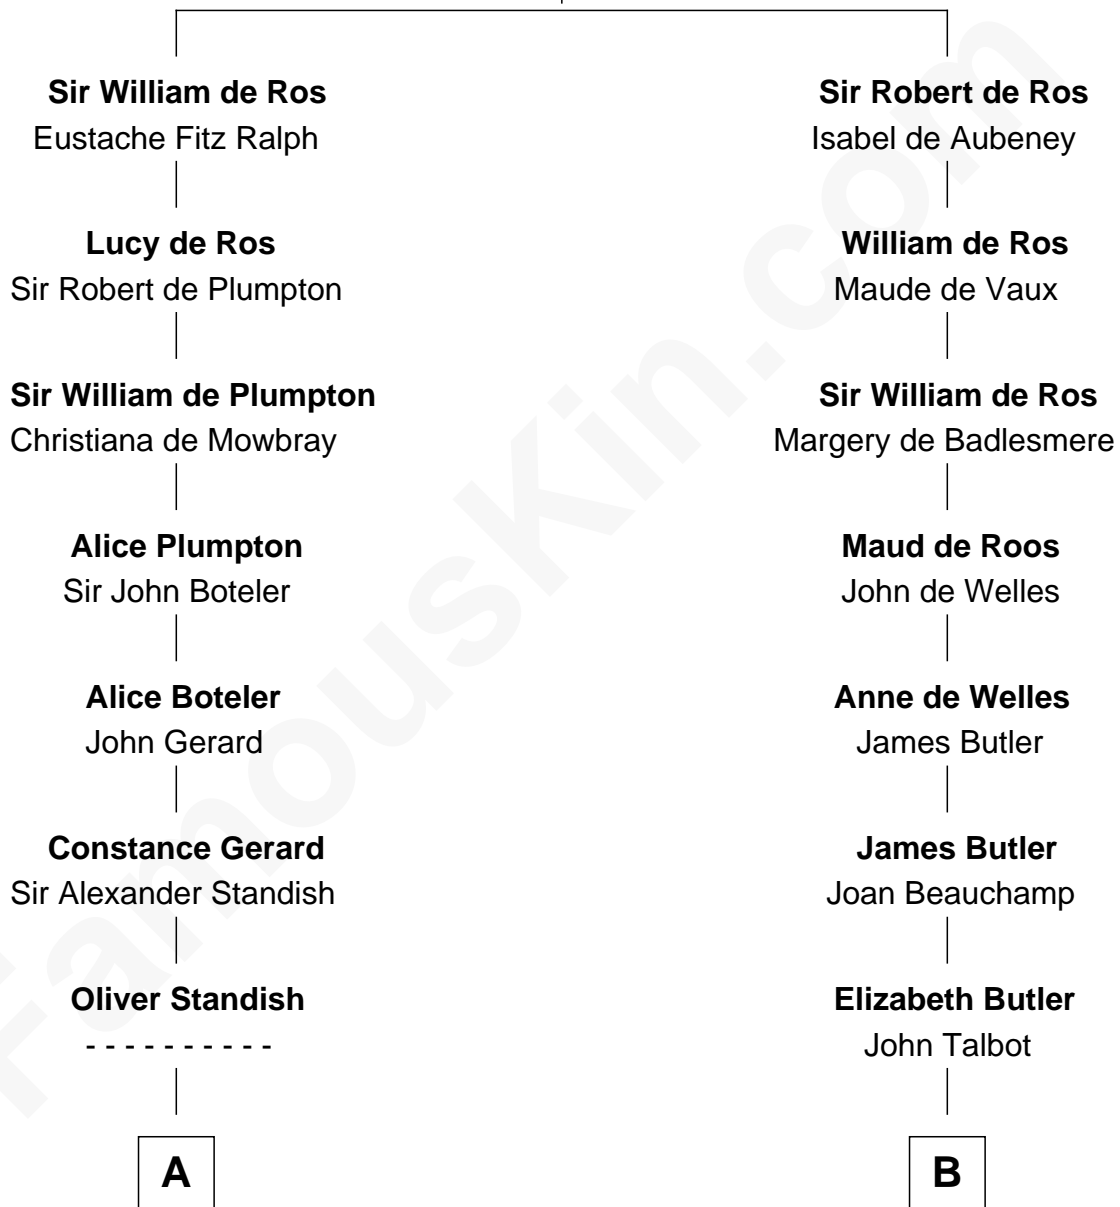

FamousKin.com

Relationship Chart of

Samuel Prescott

Completed Paul Revere's Midnight Ride

16th cousin 4 times removed of

Marjorie Post

Founder of General Foods

Sir William de Ros

Lucy FitzPiers

C

Erastus Lathrop

Sarah Bailey

Caroline Cushman Lathrop

Charles Rollin Post

Charles William Post

Elle Letitia Merriweather