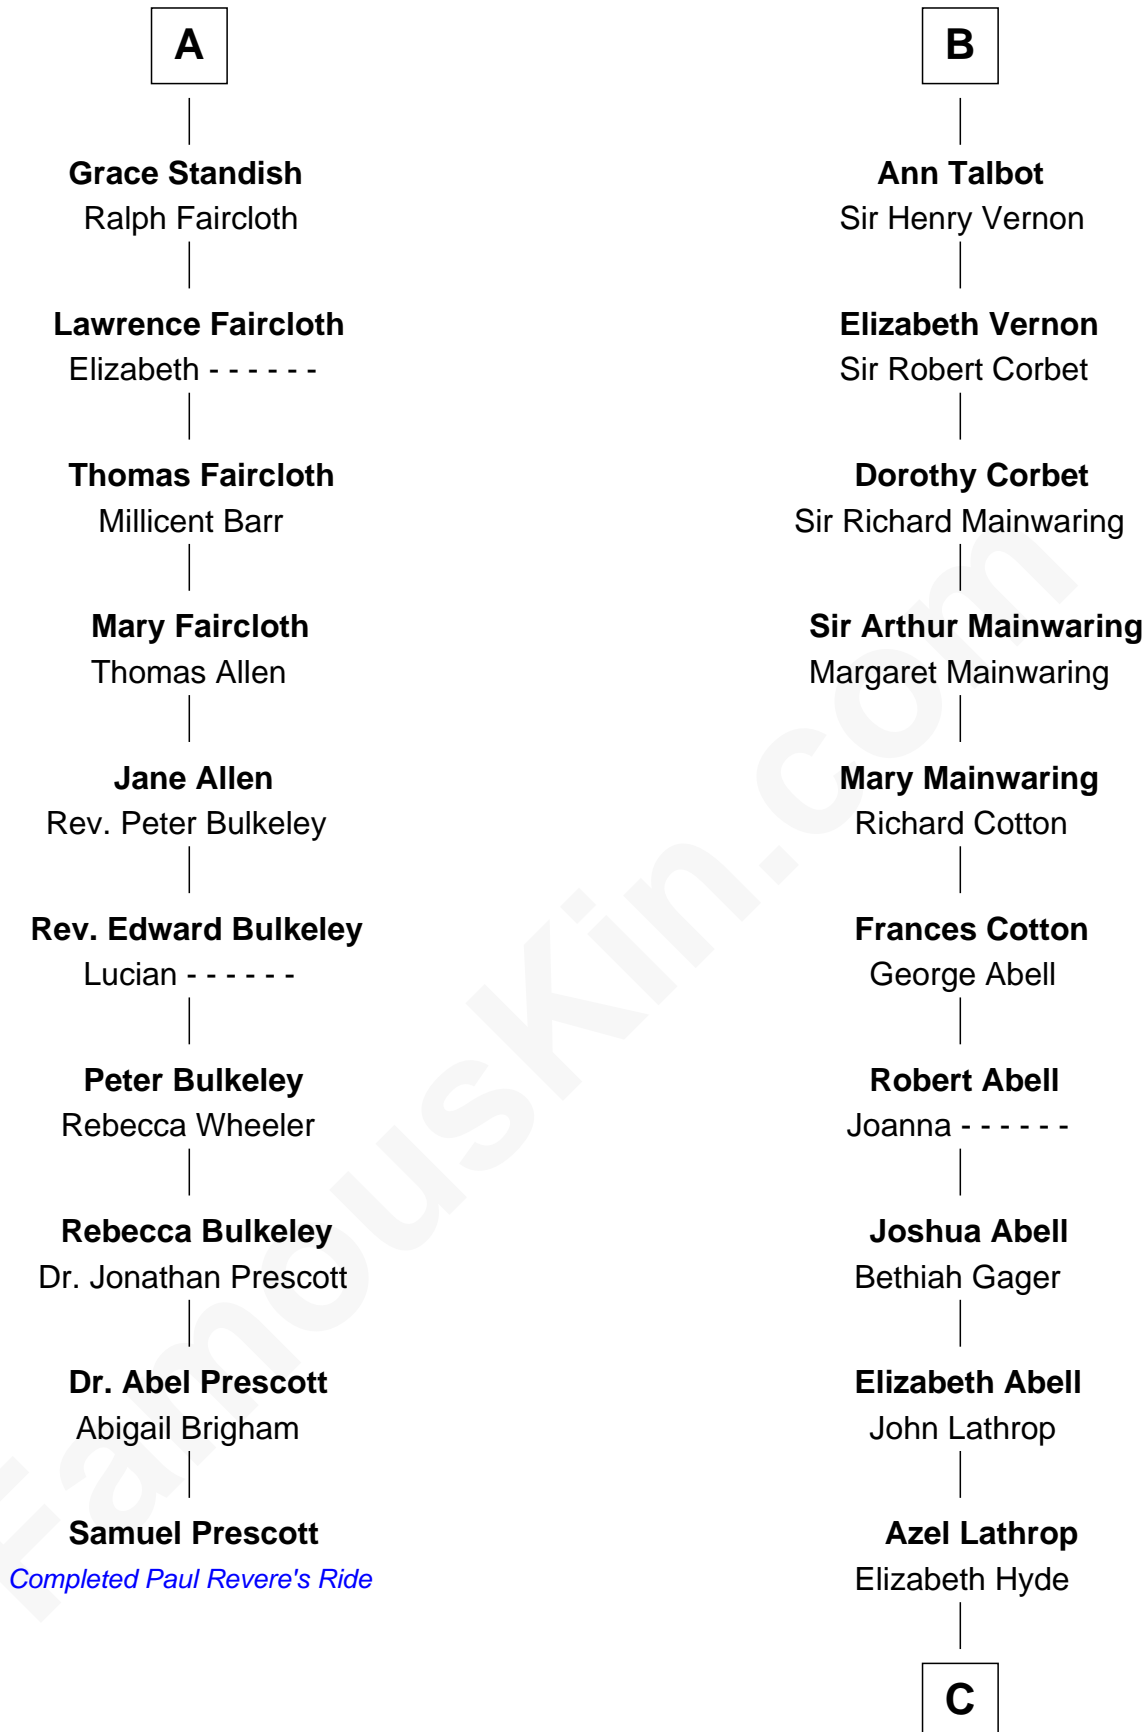

FamousKin.com

Relationship Chart of

Samuel Prescott

Completed Paul Revere's Midnight Ride

16th cousin 4 times removed of

Marjorie Post

Founder of General Foods

Sir William de Ros

Lucy FitzPiers

C

Erastus Lathrop

Sarah Bailey

Caroline Cushman Lathrop

Charles Rollin Post

Charles William Post

Elle Letitia Merriweather