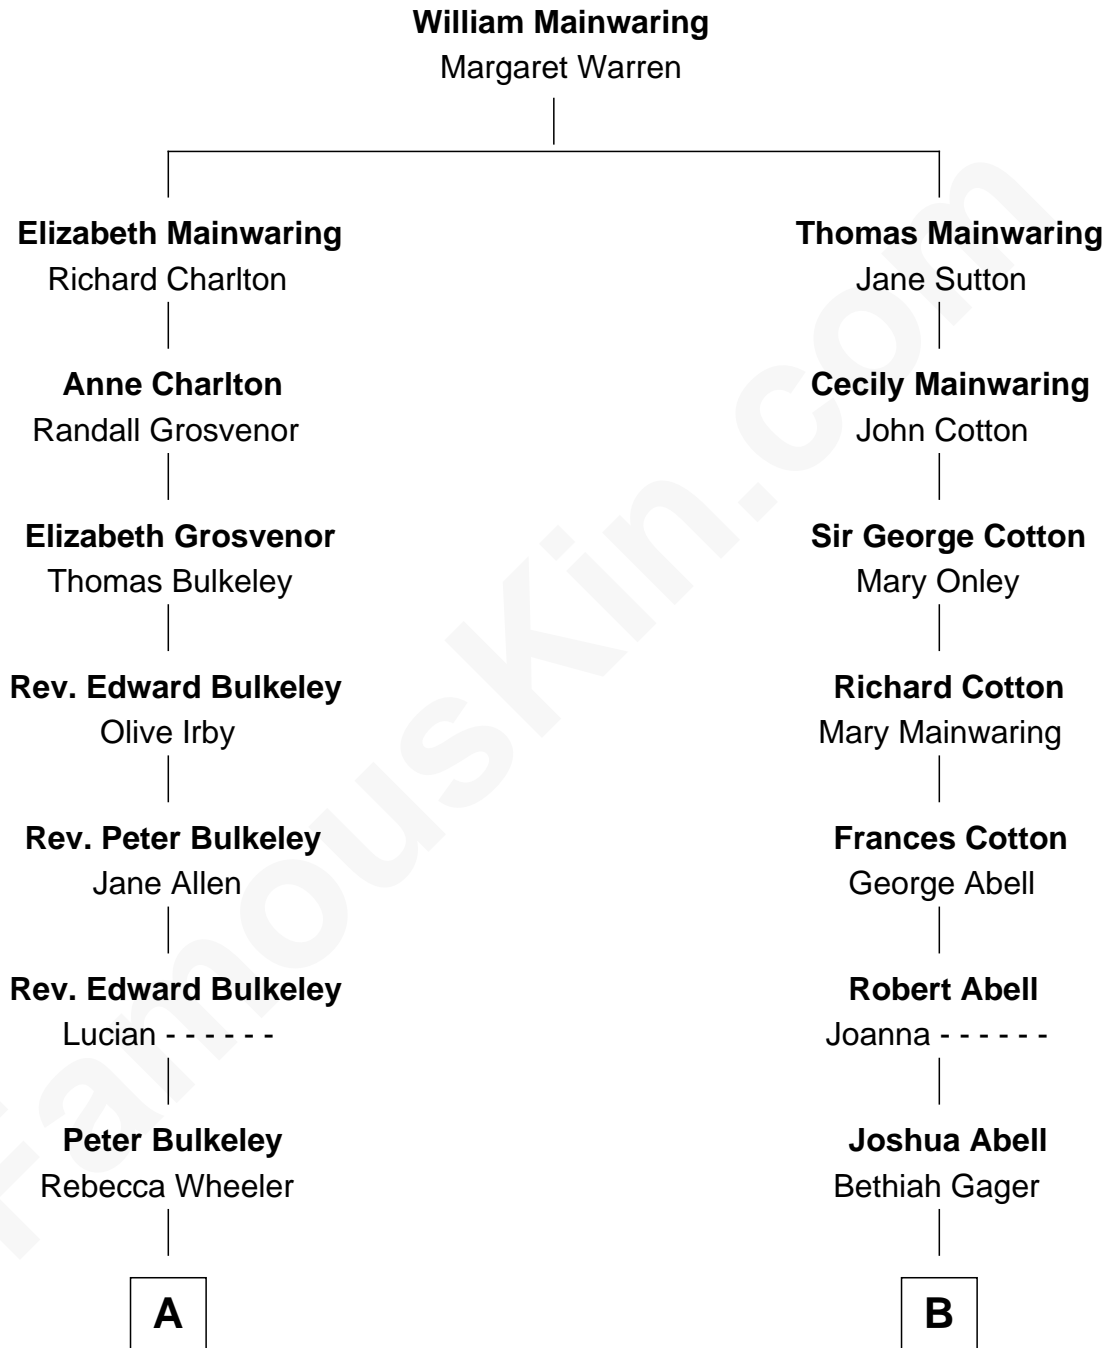

## Relationship Chart of

### Samuel Prescott

*Completed Paul Revere's Midnight Ride*

9th cousin 2 times removed of

**C. W. Post**

*Founder of Post Cereals*

**A**

**Rebecca Bulkeley**  
Dr. Jonathan Prescott

**Dr. Abel Prescott**  
Abigail Brigham

**Samuel Prescott**  
*Completed Paul Revere's Ride*

**B**

**Elizabeth Abell**  
John Lathrop

**Azel Lathrop**  
Elizabeth Hyde

**Erastus Lathrop**  
Sarah Bailey

**Caroline Cushman Lathrop**  
Charles Rollin Post