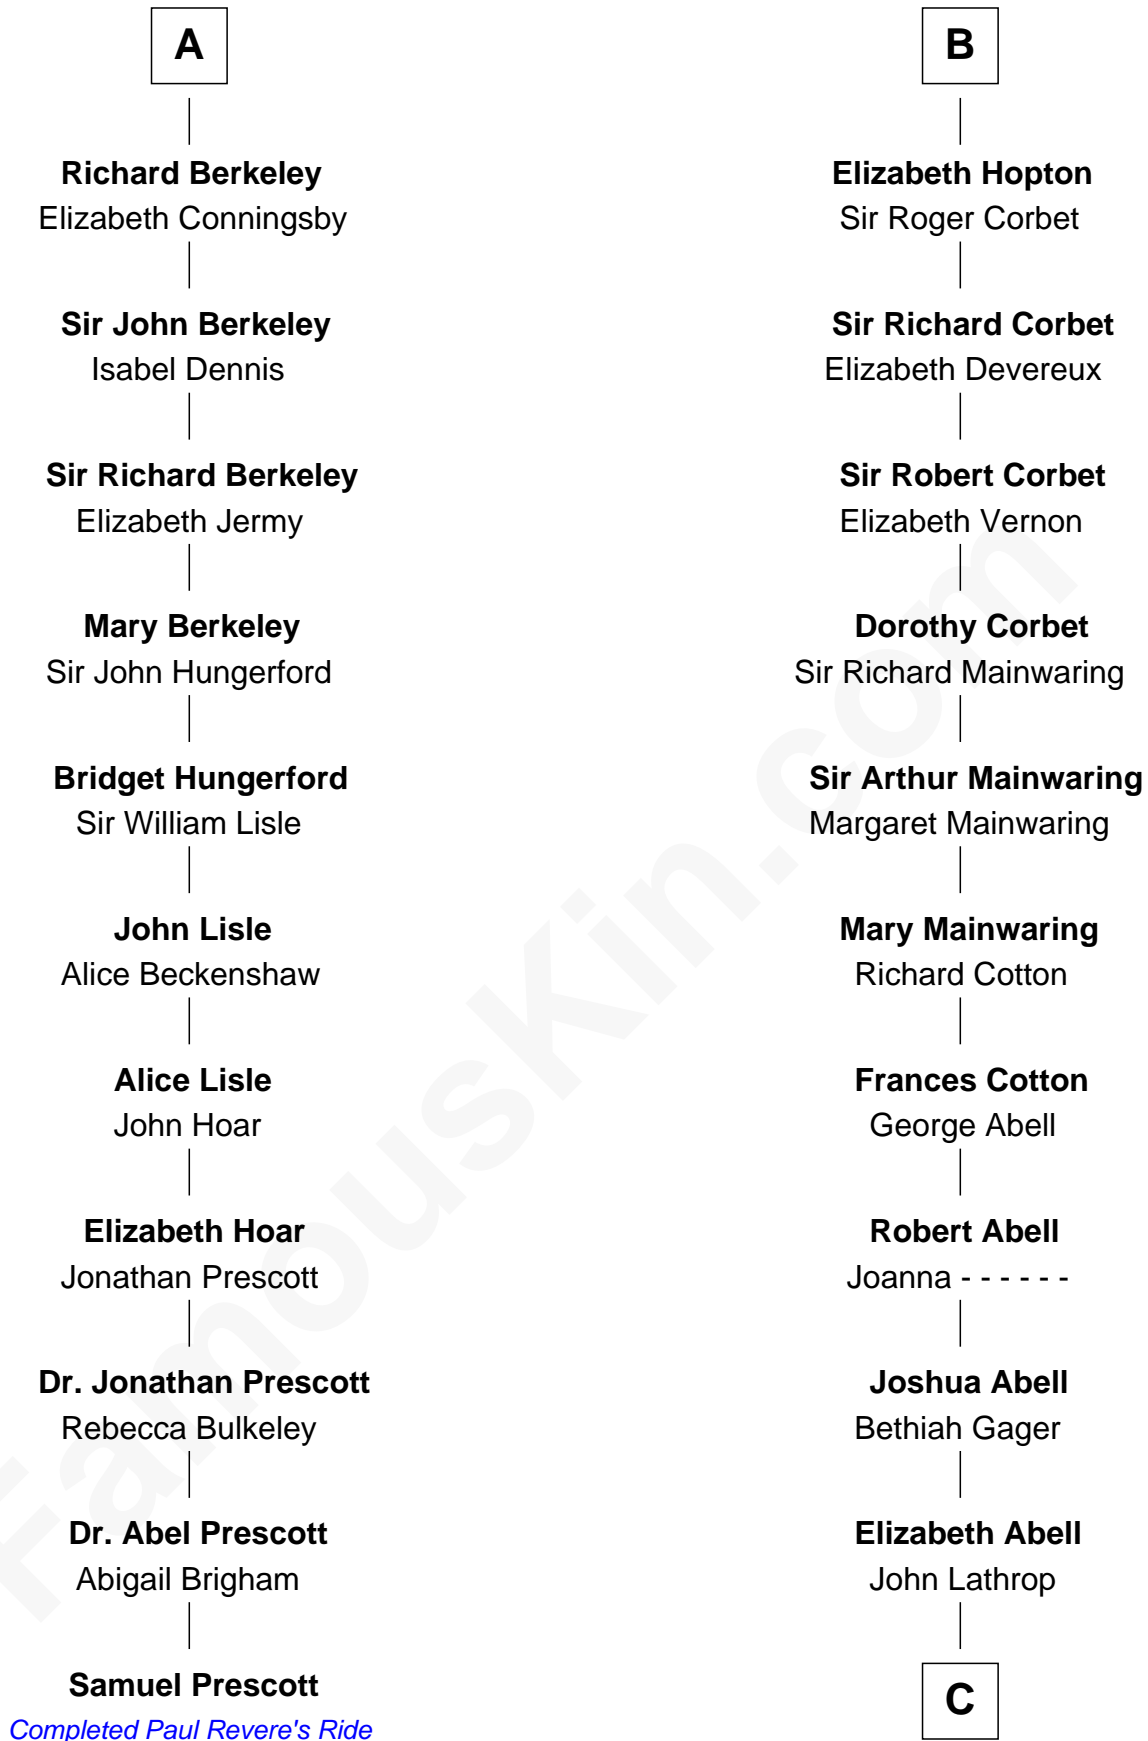

## Relationship Chart of

### Samuel Prescott

*Completed Paul Revere's Midnight Ride*

17th cousin 3 times removed of

**C. W. Post**

*Founder of Post Cereals*

**John de Botetourte**

Maud FitzThomas

**C**

**Azel Lathrop**

Elizabeth Hyde

**Erastus Lathrop**

Sarah Bailey

**Caroline Cushman Lathrop**

Charles Rollin Post

**C. W. Post**

*Founder of Post Cereals*