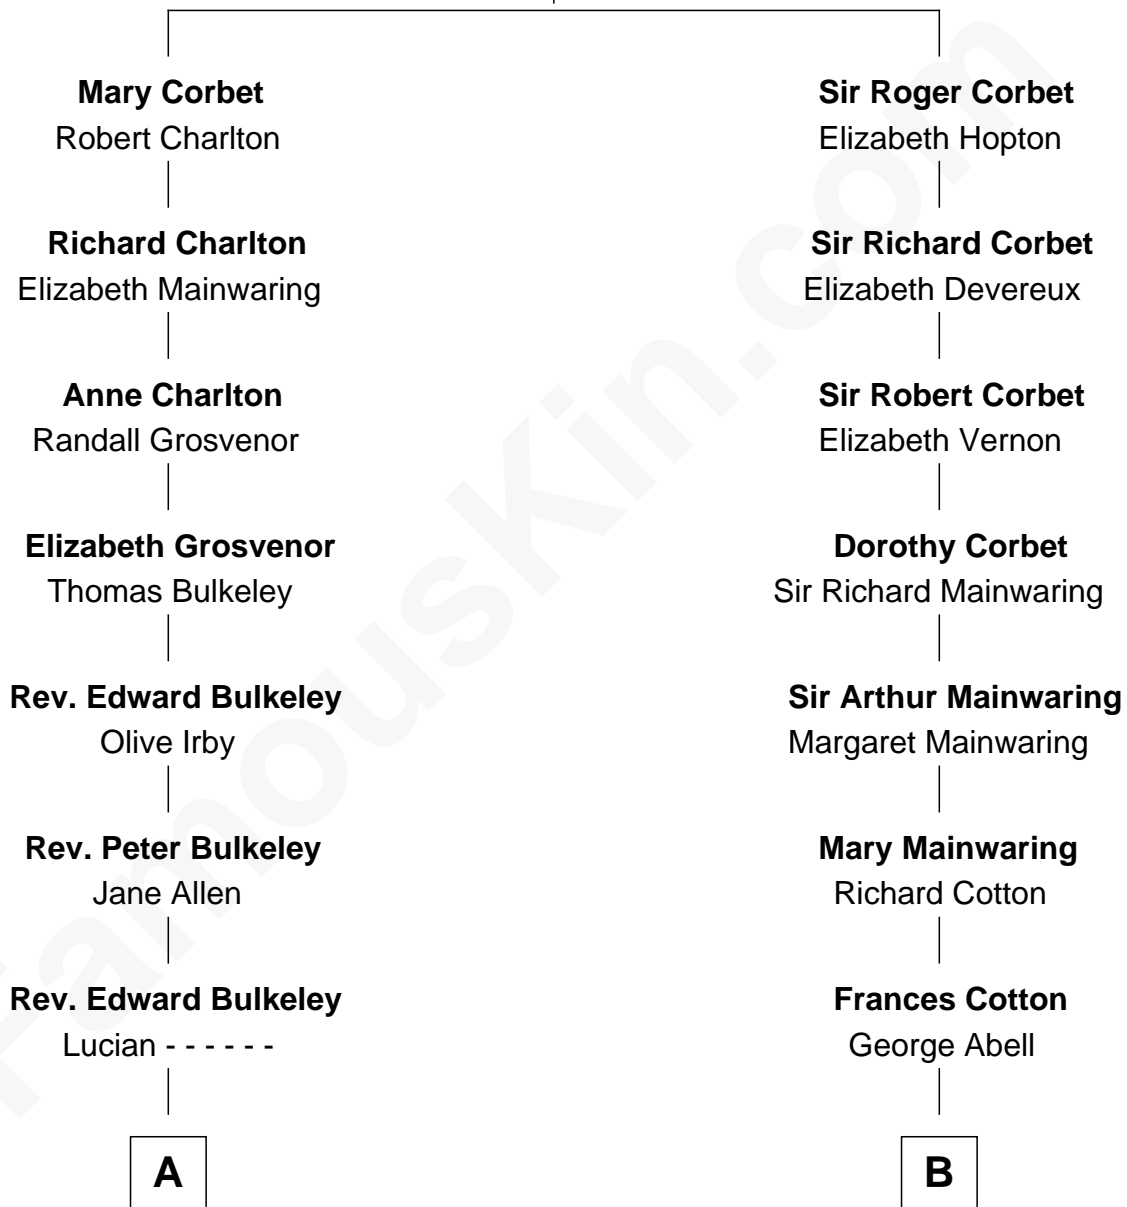

FamousKin.com

Relationship Chart of

Samuel Prescott

Completed Paul Revere's Midnight Ride

10th cousin 3 times removed of

C. W. Post

Founder of Post Cereals

Sir Robert Corbet

Margaret - - - - -

A

Peter Bulkeley
Rebecca Wheeler

Rebecca Bulkeley
Dr. Jonathan Prescott

Dr. Abel Prescott
Abigail Brigham

Samuel Prescott
Completed Paul Revere's Ride

B

Robert Abell
Joanna - - - - -