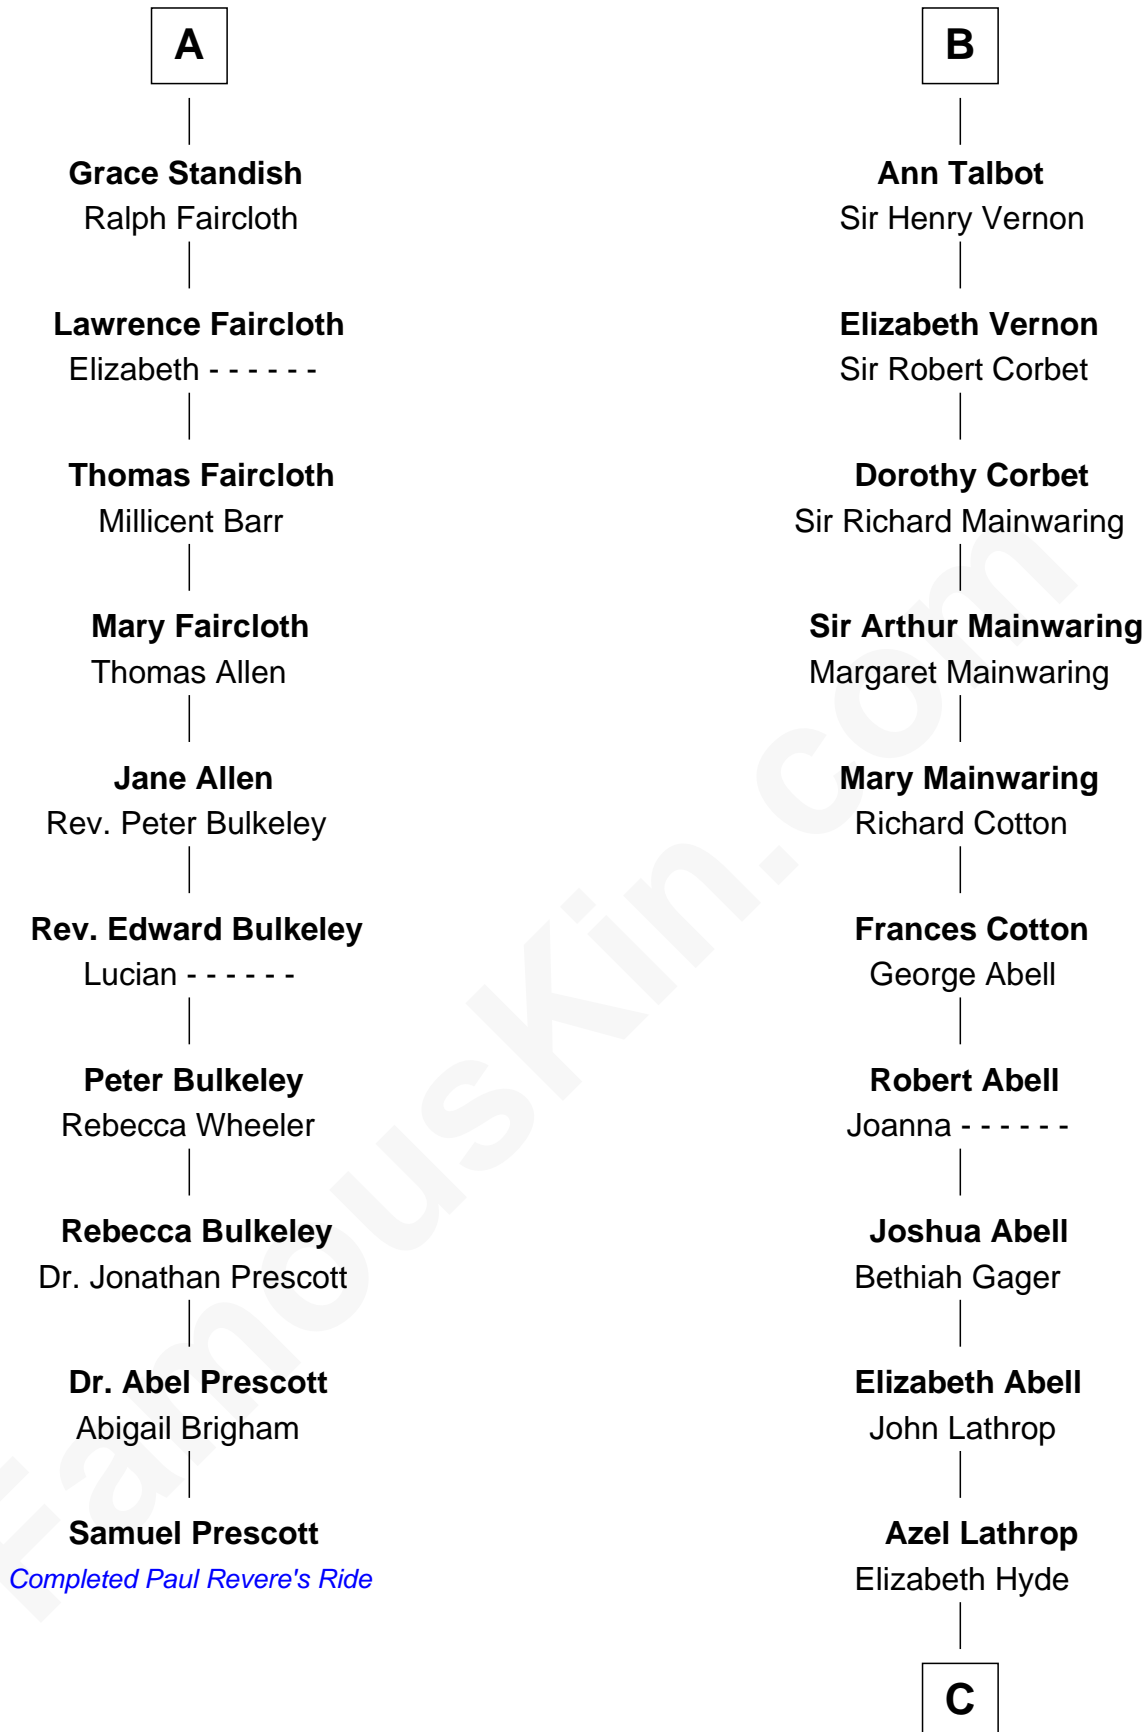

FamousKin.com

Relationship Chart of

Samuel Prescott

Completed Paul Revere's Midnight Ride

16th cousin 3 times removed of

C. W. Post

Founder of Post Cereals

Sir William de Ros

Lucy FitzPiers

C

Erastus Lathrop
Sarah Bailey

Caroline Cushman Lathrop
Charles Rollin Post

C. W. Post
Founder of Post Cereals

FamousKin.com