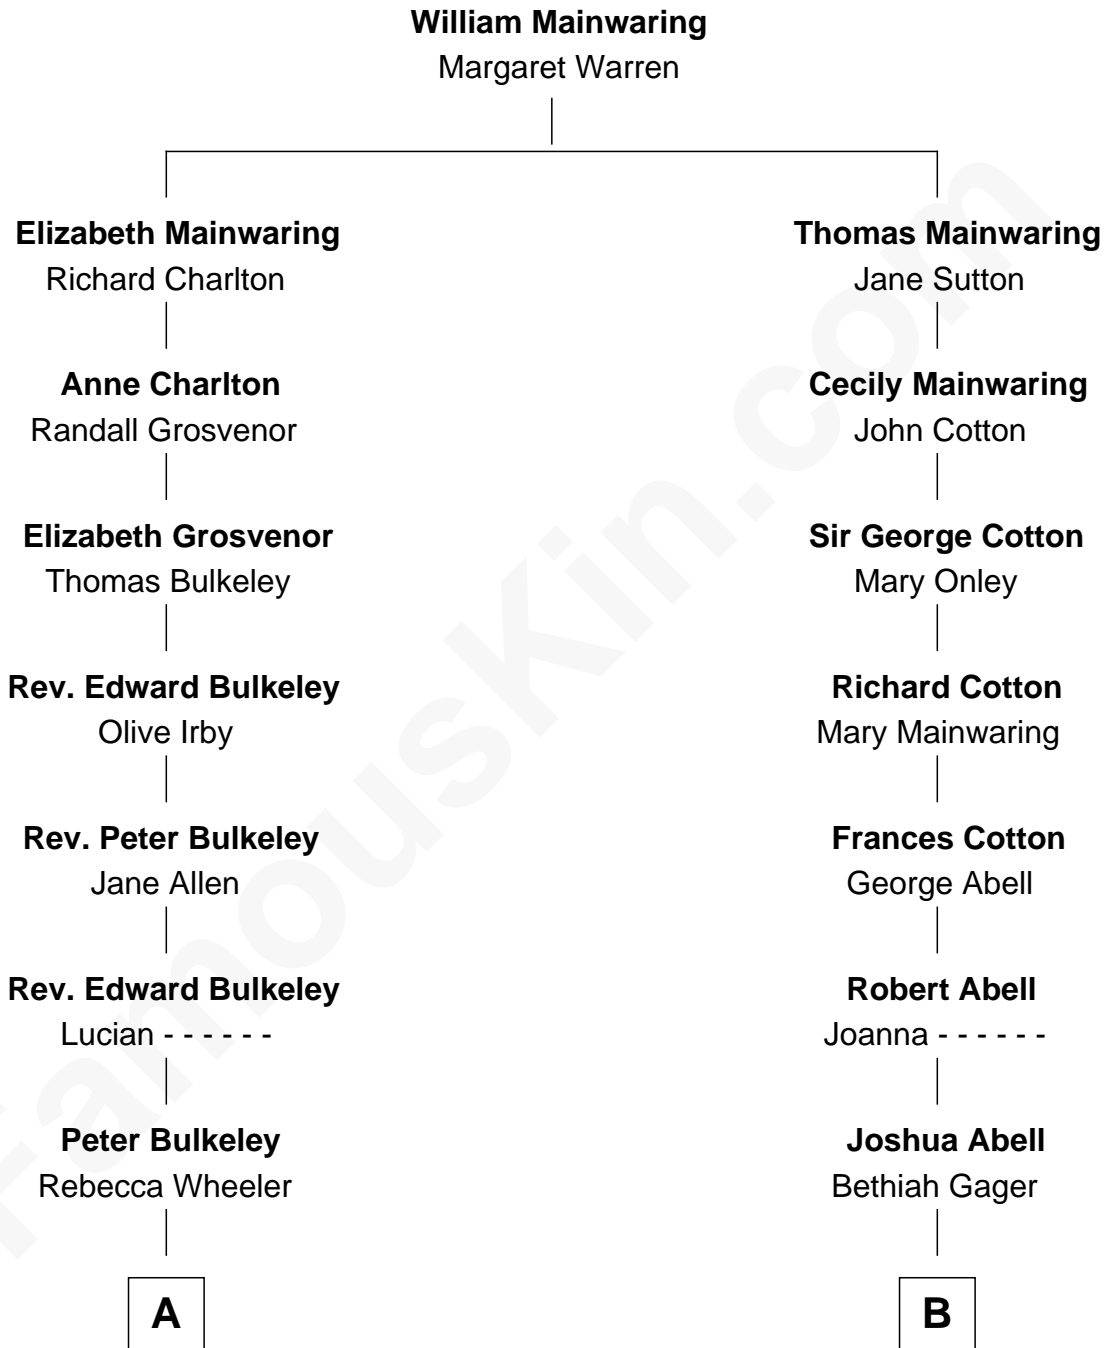

FamousKin.com

Relationship Chart of

Samuel Prescott

Completed Paul Revere's Midnight Ride

9th cousin 7 times removed of

Adlai Stevenson III
U.S. Senator from Illinois

A

Rebecca Bulkeley
Dr. Jonathan Prescott

Dr. Abel Prescott
Abigail Brigham

Samuel Prescott
Completed Paul Revere's Ride

B

Lydia Abell
Thomas Lathrop

Lydia Lathrop
Joseph Coit

Elizabeth Coit
Col. Christopher Leffingwell

Lydia Leffingwell
John Whiting