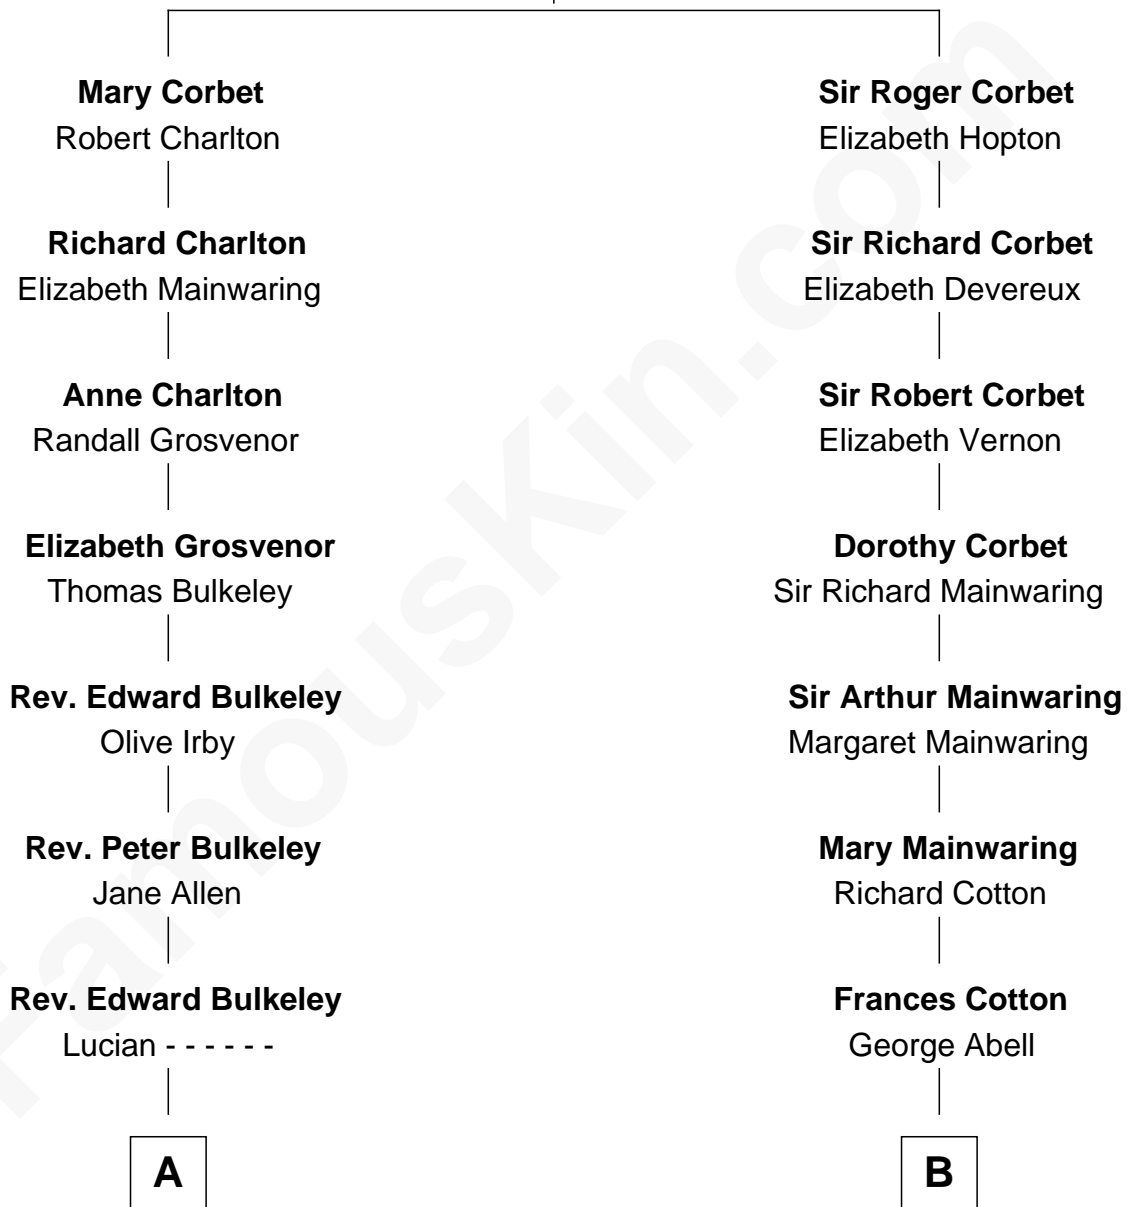

FamousKin.com

Relationship Chart of

Samuel Prescott

Completed Paul Revere's Midnight Ride

10th cousin 8 times removed of

Adlai Stevenson III
U.S. Senator from Illinois

Sir Robert Corbet
 Margaret - - - - -

C

Ellen Borden

Adlai Ewing Stevenson

Adlai Stevenson III

U.S. Senator from Illinois

FamousKin.com