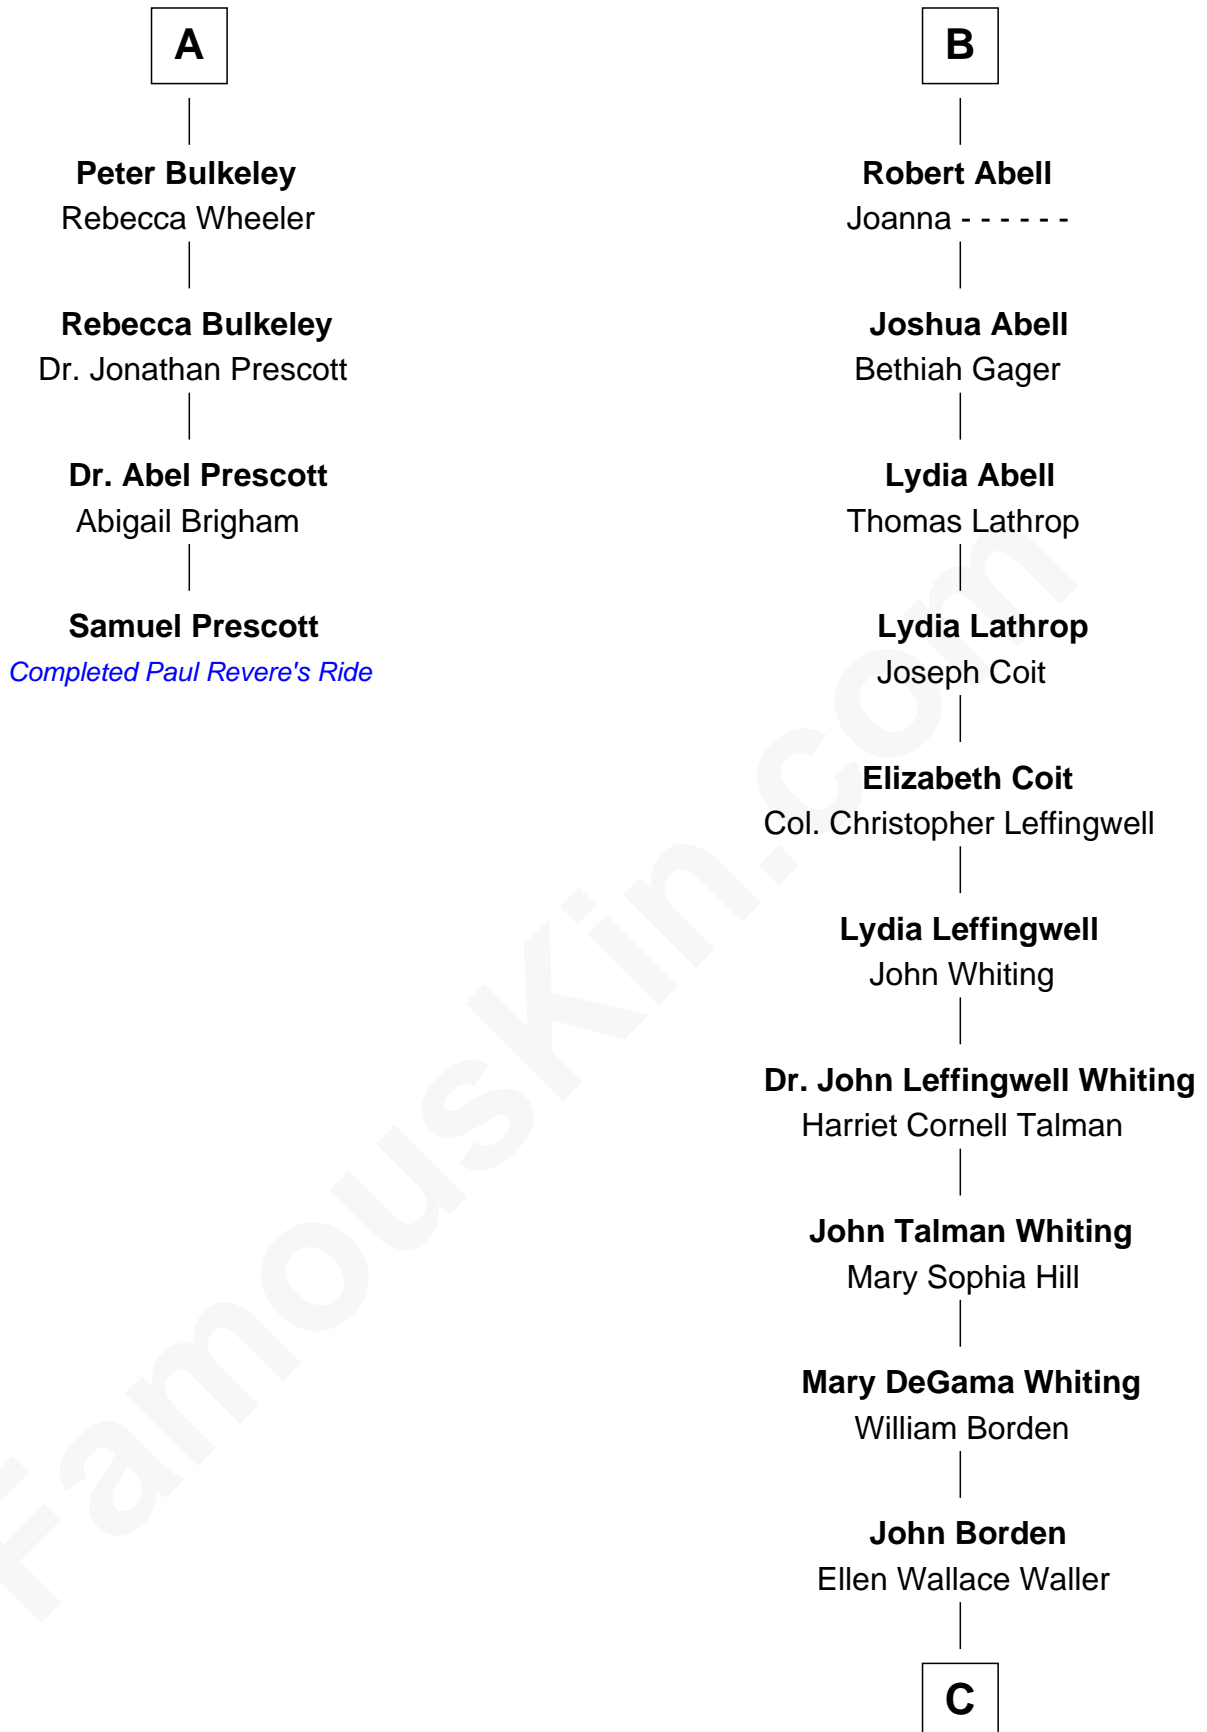

FamousKin.com

Relationship Chart of

Samuel Prescott

Completed Paul Revere's Midnight Ride

10th cousin 8 times removed of

Adlai Stevenson III
U.S. Senator from Illinois

Sir Robert Corbet
 Margaret - - - - -

C

Ellen Borden

Adlai Ewing Stevenson

Adlai Stevenson III

U.S. Senator from Illinois

FamousKin.com