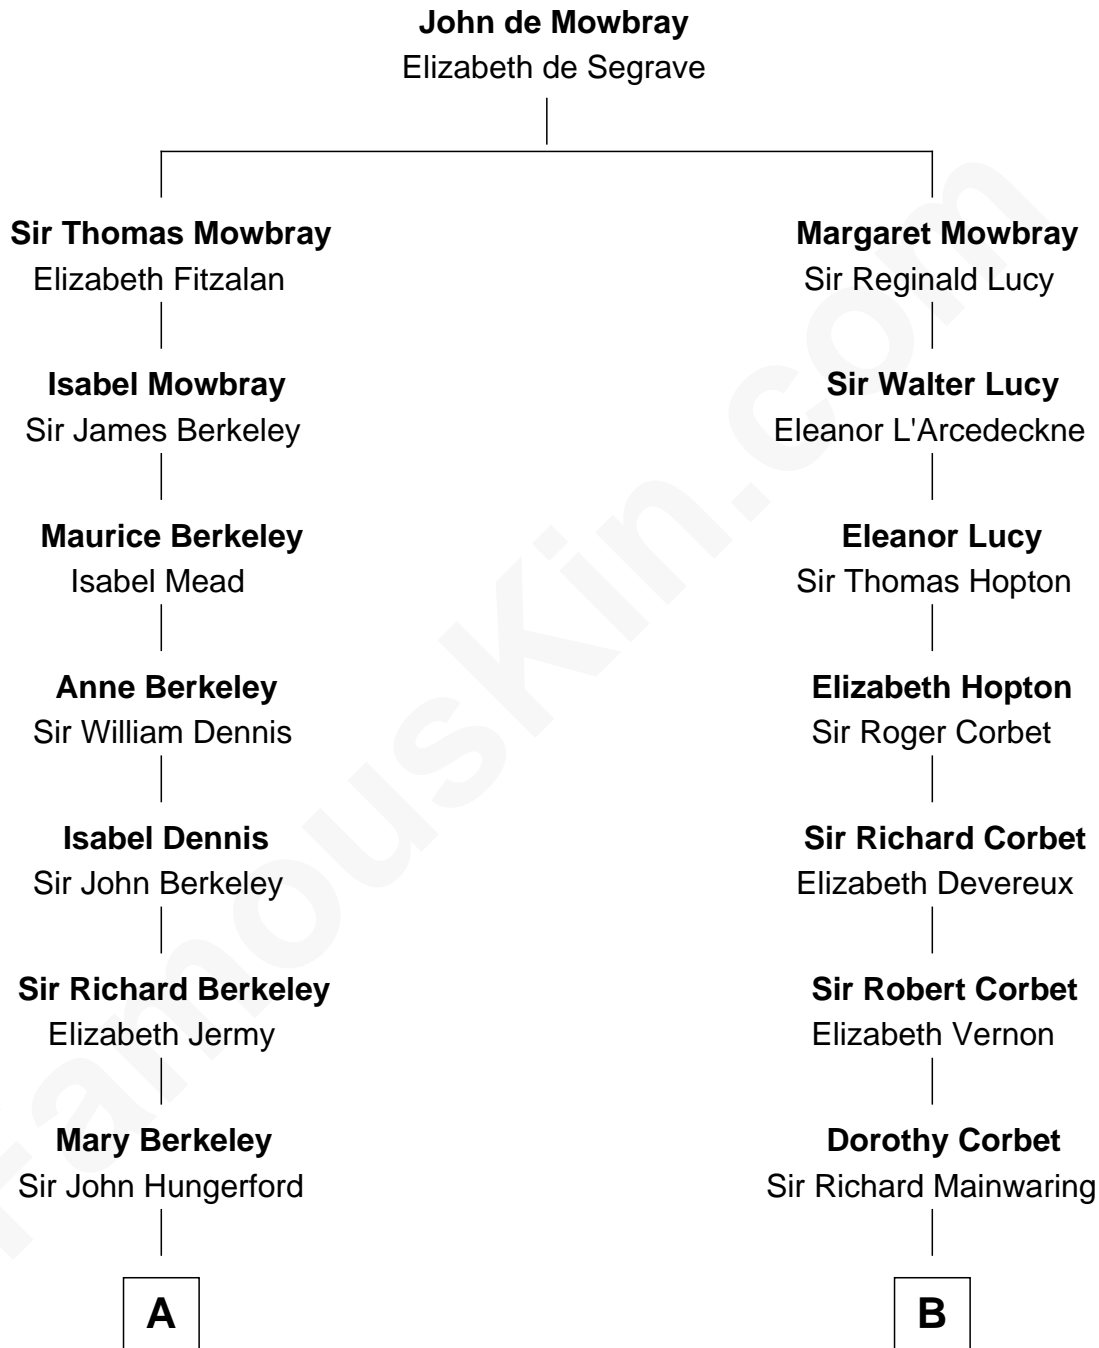

# FamousKin.com

## Relationship Chart of

### Samuel Prescott

*Completed Paul Revere's Midnight Ride*

13th cousin 8 times removed of

**Adlai Stevenson III**  
*U.S. Senator from Illinois*

**C**

|  
**John Talman Whiting**

Mary Sophia Hill

|  
**Mary DeGama Whiting**