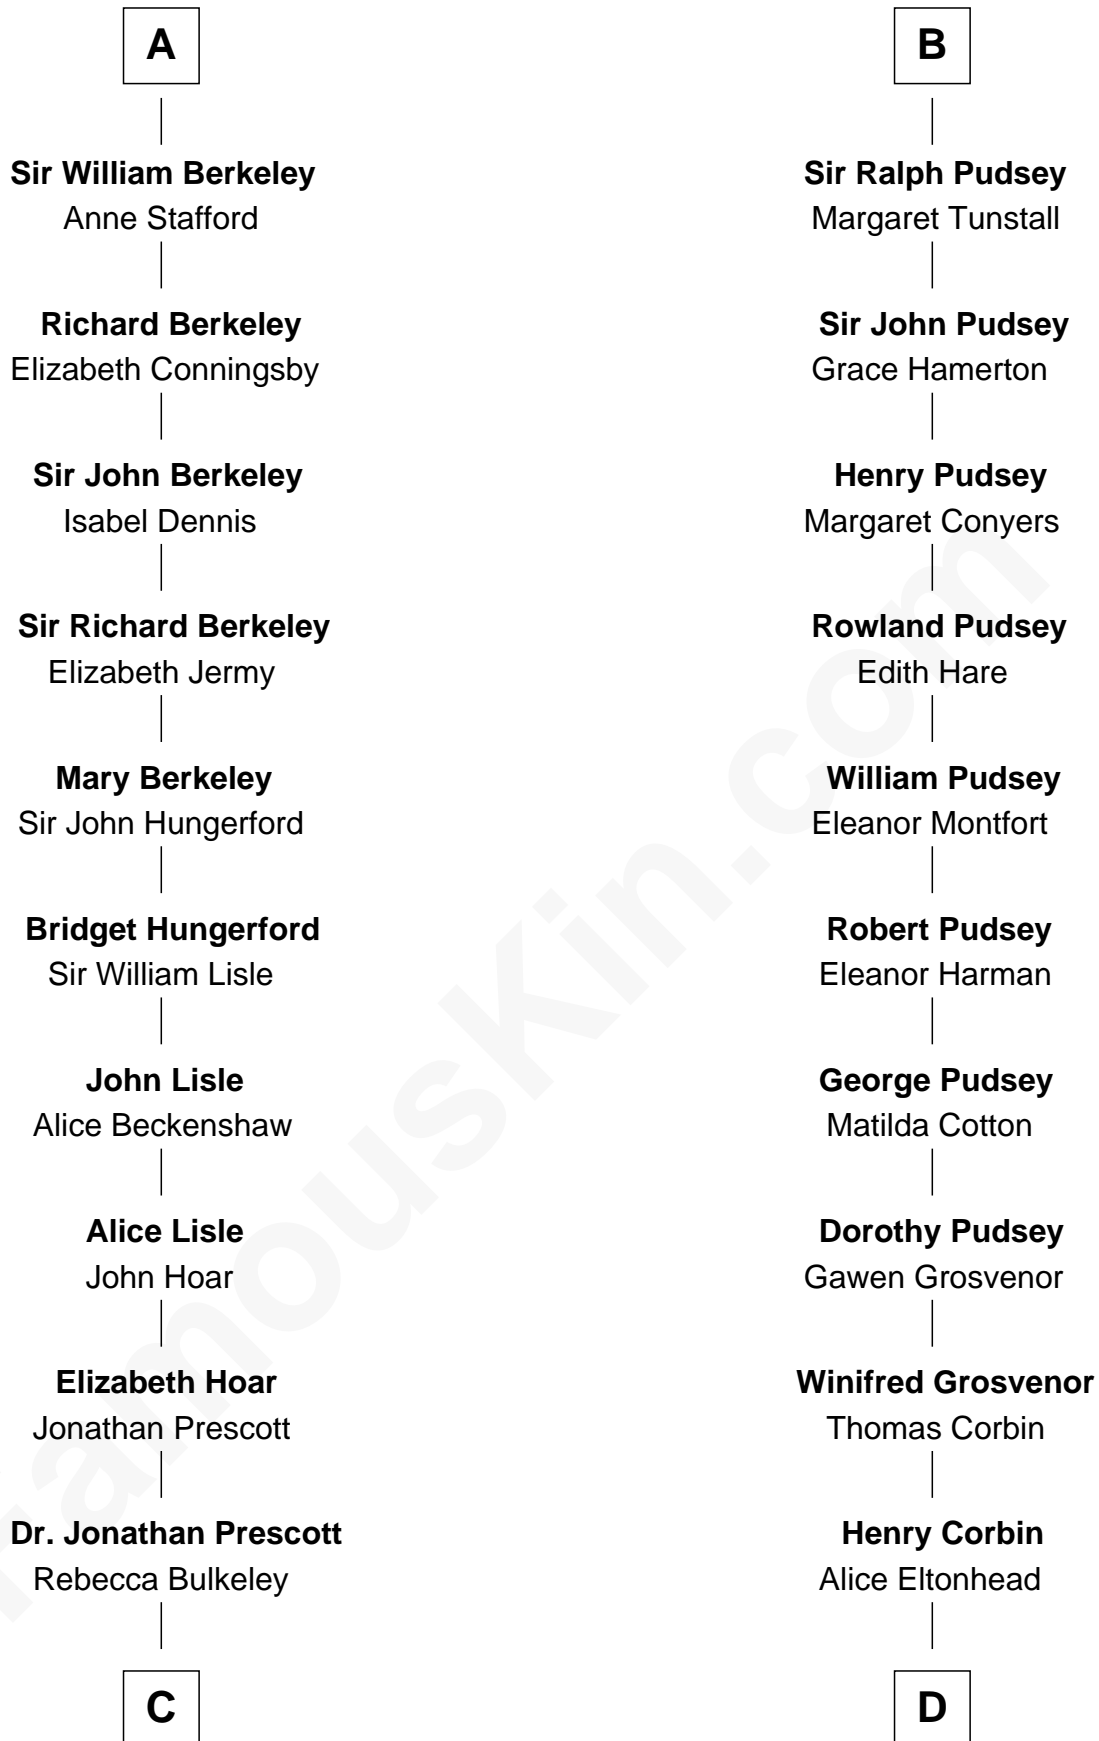

FamousKin.com

Relationship Chart of

Samuel Prescott

Completed Paul Revere's Midnight Ride

18th cousin 3 times removed of

General Robert E. Lee

Confederate Army - U.S. Civil War

Sir Richard FitzRoy

Rose de Dover

C

Dr. Abel Prescott

Abigail Brigham

Samuel Prescott

Completed Paul Revere's Ride

D

Laetitia Corbin