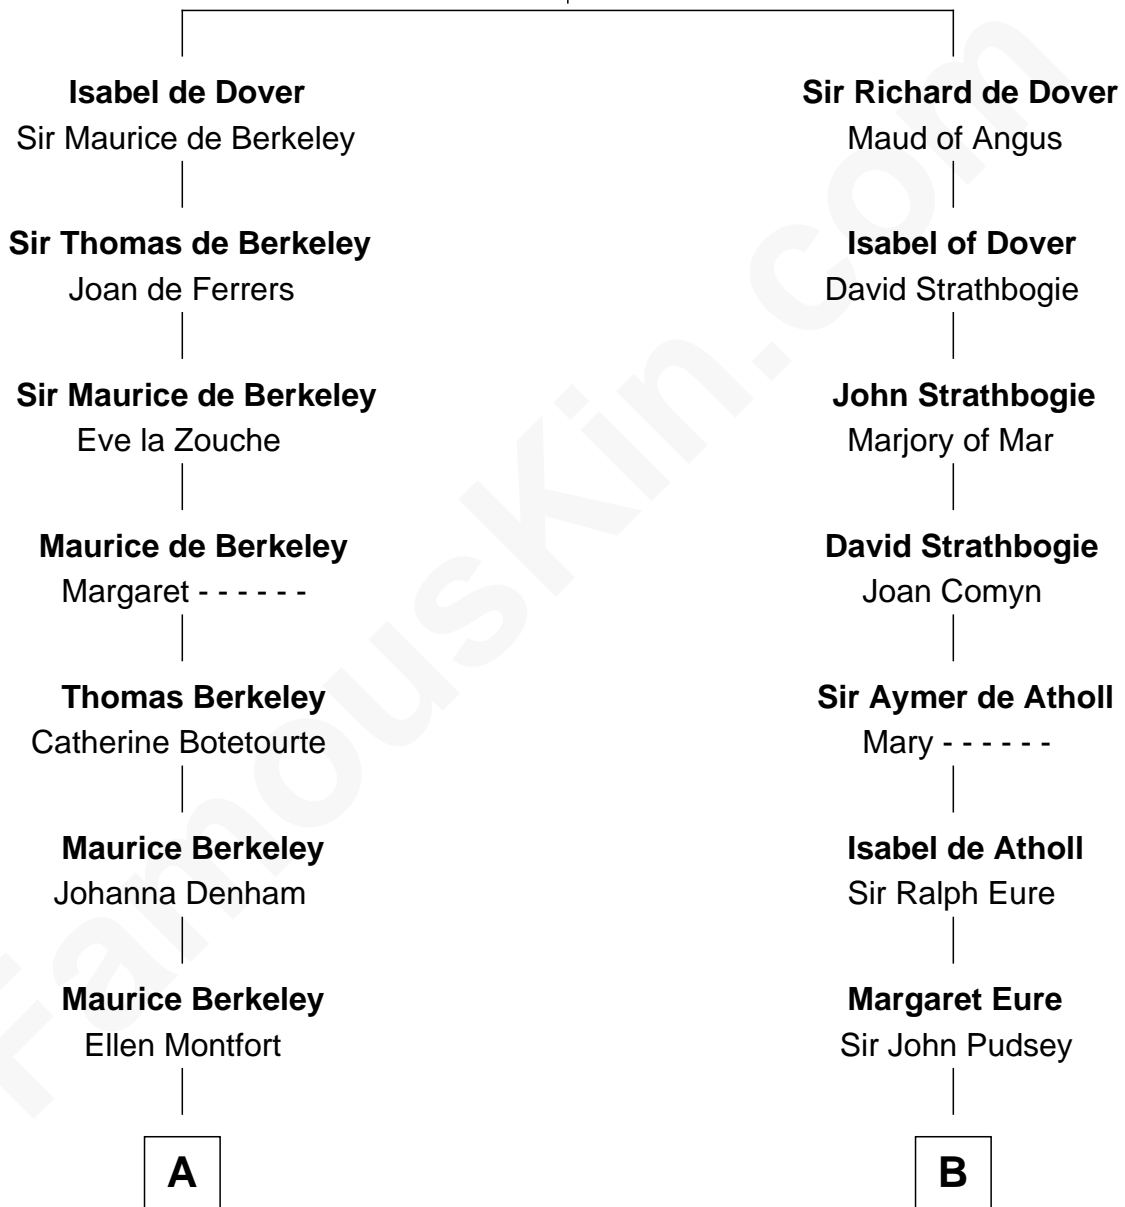

FamousKin.com

Relationship Chart of

Samuel Prescott

Completed Paul Revere's Midnight Ride

18th cousin 3 times removed of

General Robert E. Lee

Confederate Army - U.S. Civil War

Sir Richard FitzRoy

Rose de Dover

C

Dr. Abel Prescott

Abigail Brigham

Samuel Prescott

Completed Paul Revere's Ride

D

Laetitia Corbin