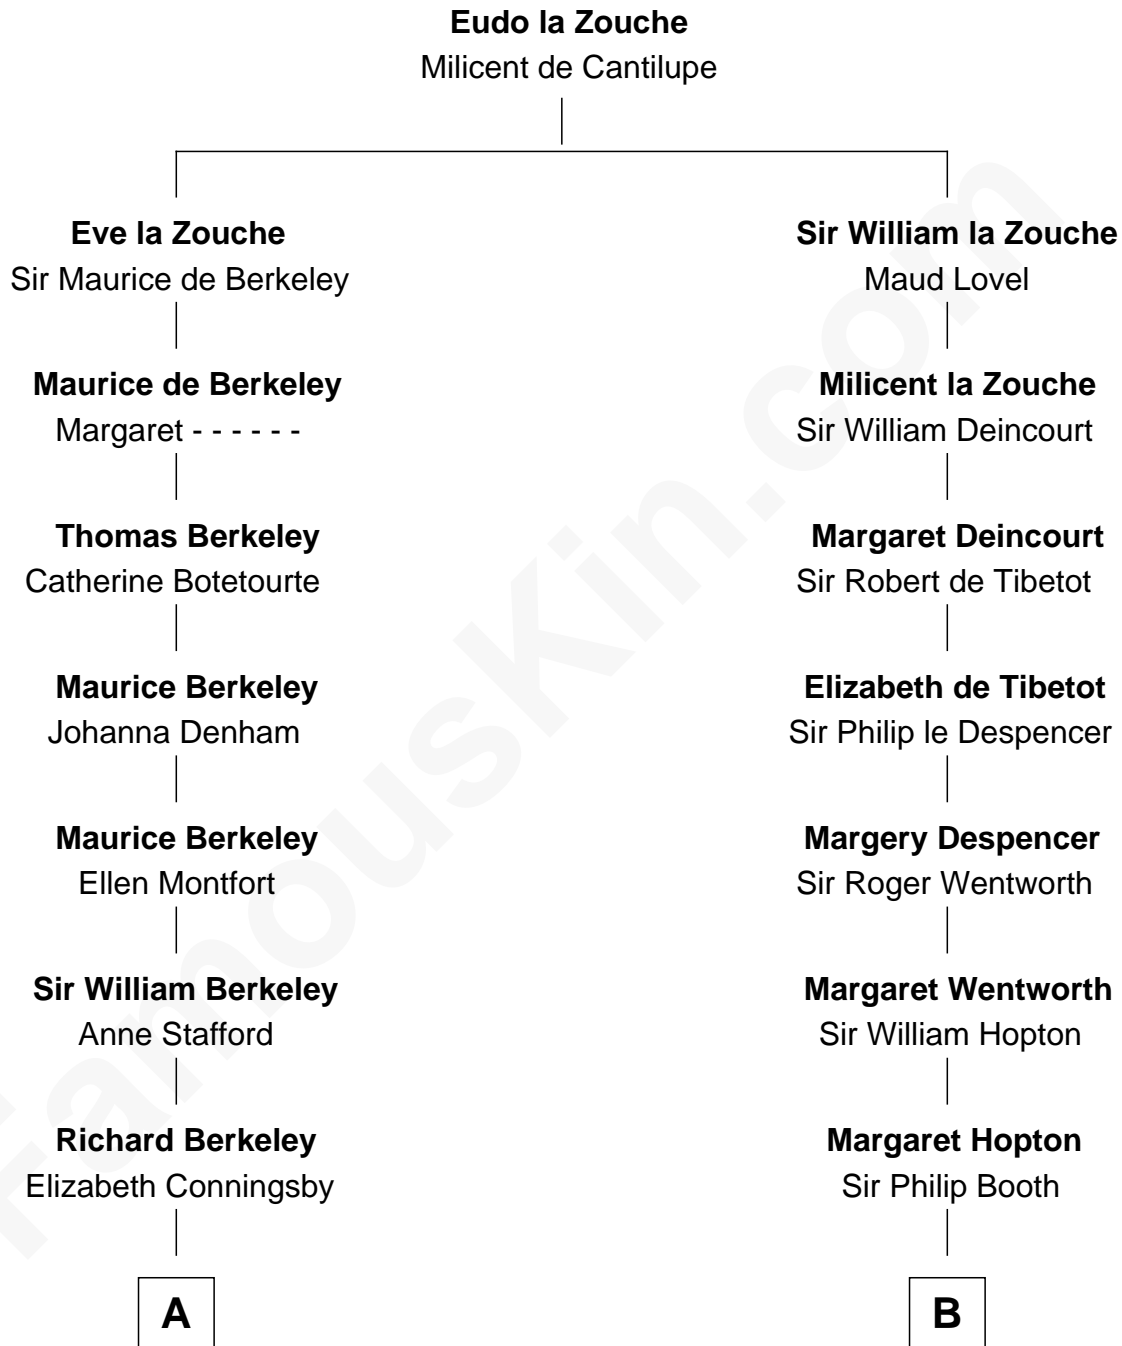

FamousKin.com

Relationship Chart of

Samuel Prescott

Completed Paul Revere's Midnight Ride

16th cousin 2 times removed of

General Robert E. Lee

Confederate Army - U.S. Civil War

C

Maj. Gen. Henry Lee

Anne Hill Carter

General Robert E. Lee

Confederate Army - U.S. Civil War

FamousKin.com