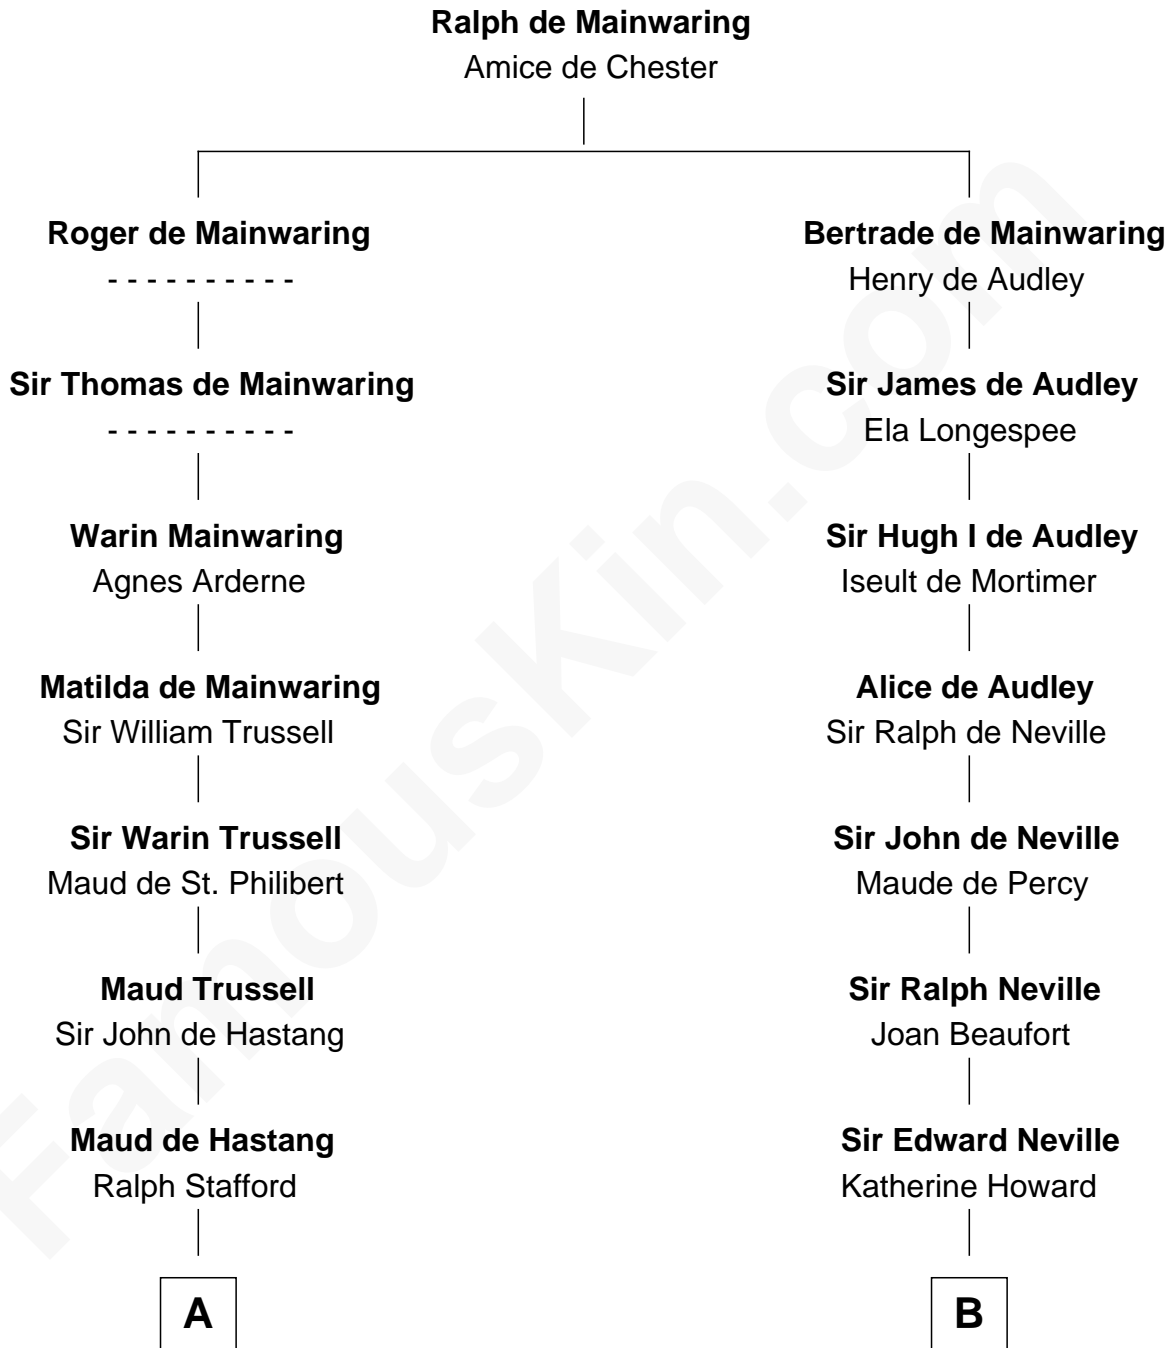

## Relationship Chart of

### Samuel Prescott

*Completed Paul Revere's Midnight Ride*

19th cousin 1 time removed of

### General Robert E. Lee

*Confederate Army - U.S. Civil War*

**C**

**Elizabeth Hoar**  
Jonathan Prescott

**Dr. Jonathan Prescott**  
Rebecca Bulkeley

**Dr. Abel Prescott**  
Abigail Brigham

**Samuel Prescott**  
*Completed Paul Revere's Ride*