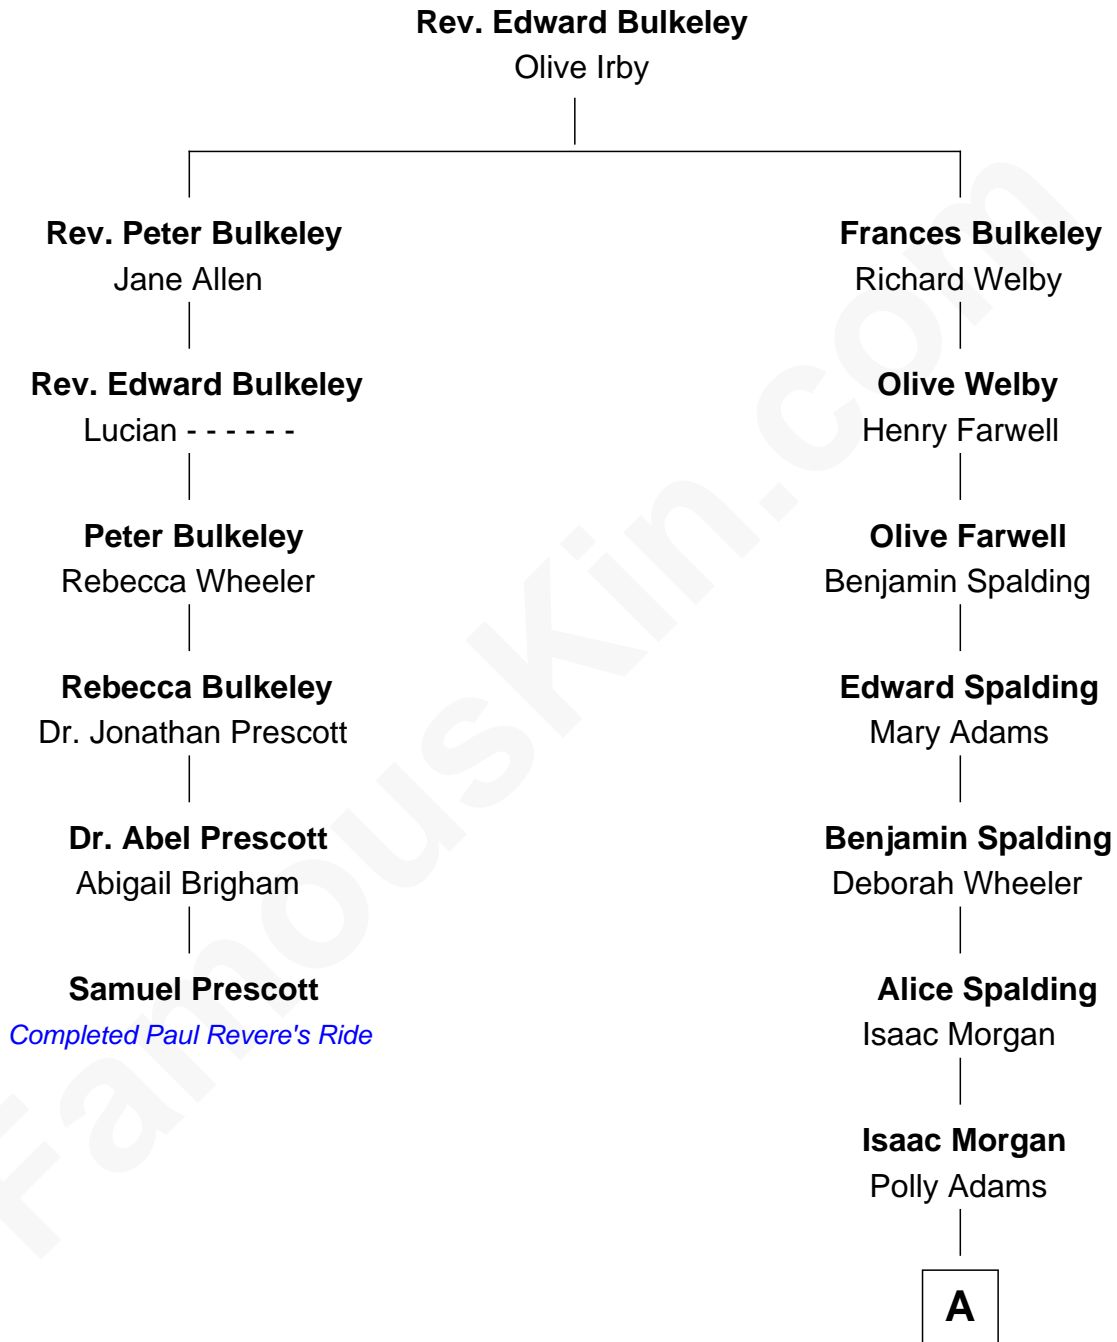

FamousKin.com

Relationship Chart of

Samuel Prescott

Completed Paul Revere's Midnight Ride

5th cousin 8 times removed of

Linda Hamilton

TV and Movie Actress

A

John Adams Morgan

Aurelia Watrous

Eliza Morgan

John M. Grimes

Aurelia Morgan Grimes

Stephen P. Holt

Taylor Holt

Frances Kyle