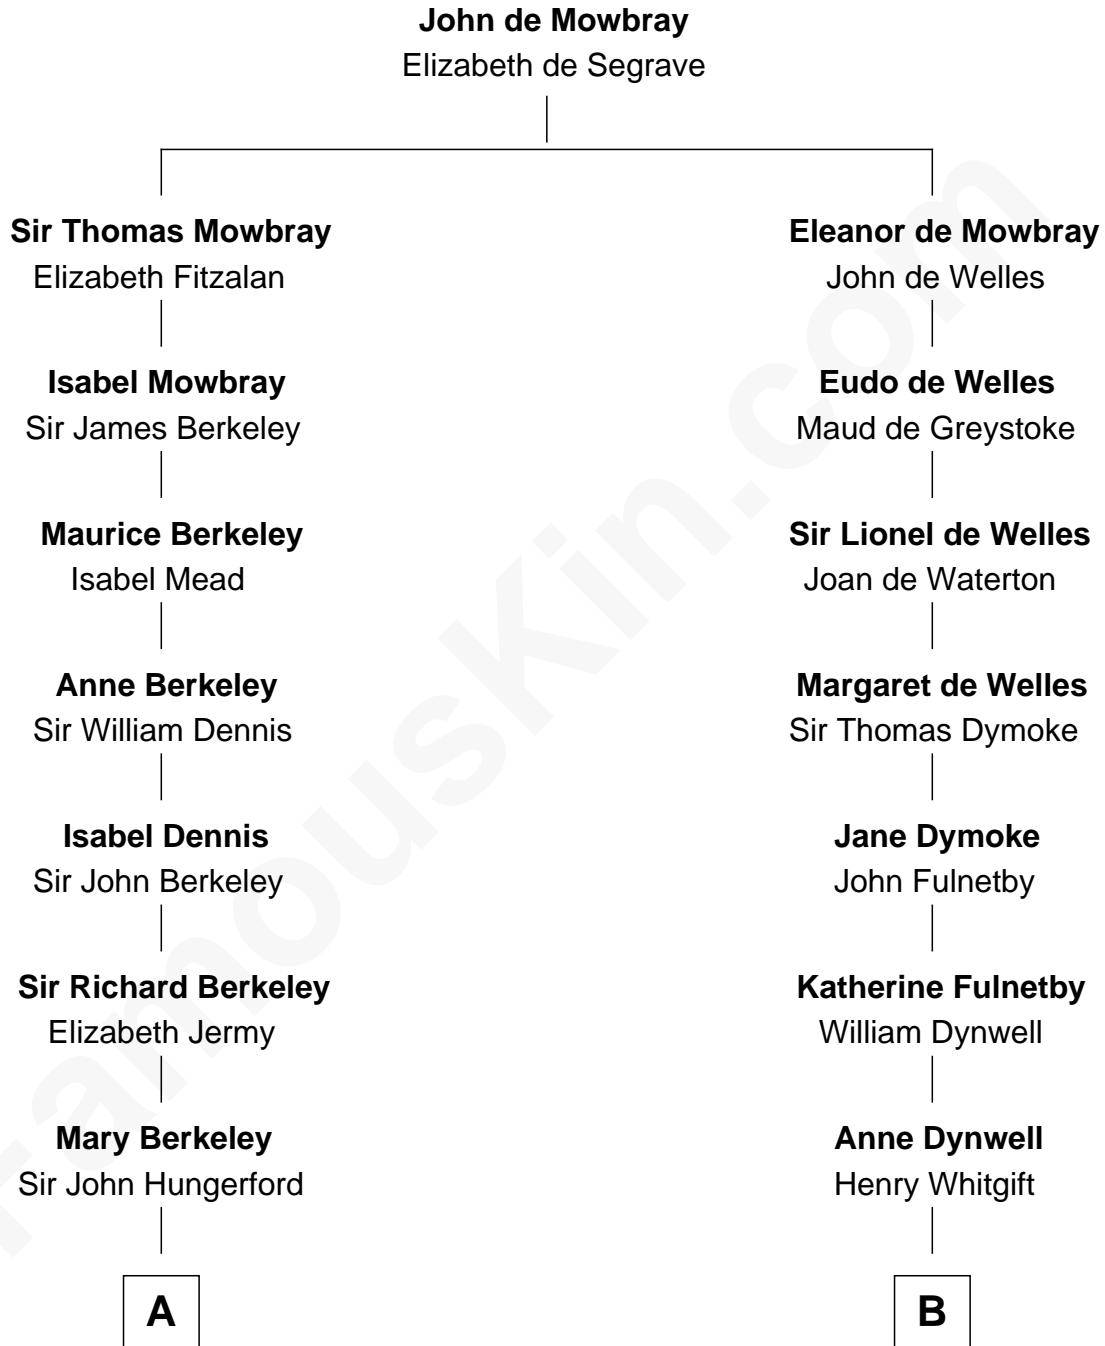

FamousKin.com

Relationship Chart of

Samuel Prescott

Completed Paul Revere's Midnight Ride

13th cousin 7 times removed of

Linda Hamilton

TV and Movie Actress

C

Taylor Holt

Frances Kyle

Dr. Richard Huckstep Holt

Mildred Alberta Derby

Barbara Kyle Holt

Dr. Carroll Stanford Hamilton

Linda Hamilton

TV and Movie Actress