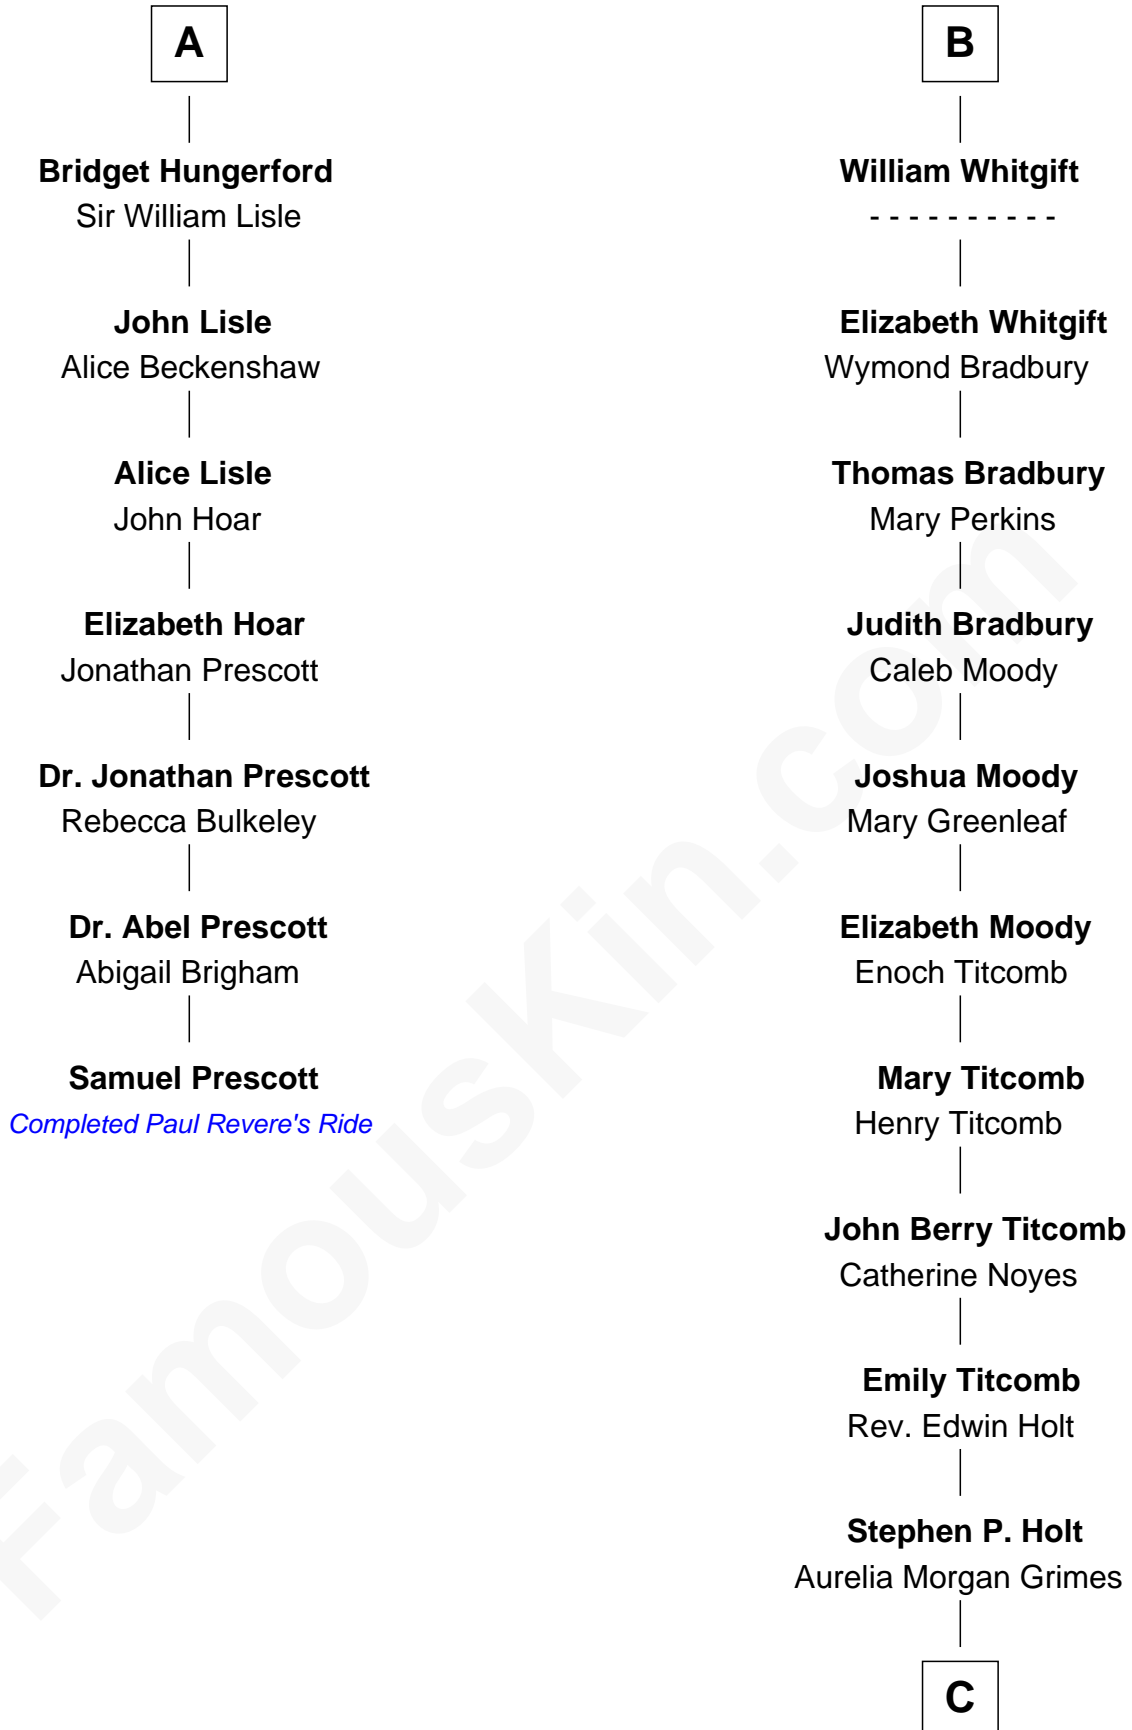

FamousKin.com

Relationship Chart of

Samuel Prescott

Completed Paul Revere's Midnight Ride

13th cousin 7 times removed of

Linda Hamilton

TV and Movie Actress

C

Taylor Holt

Frances Kyle

Dr. Richard Huckstep Holt

Mildred Alberta Derby

Barbara Kyle Holt

Dr. Carroll Stanford Hamilton

Linda Hamilton

TV and Movie Actress