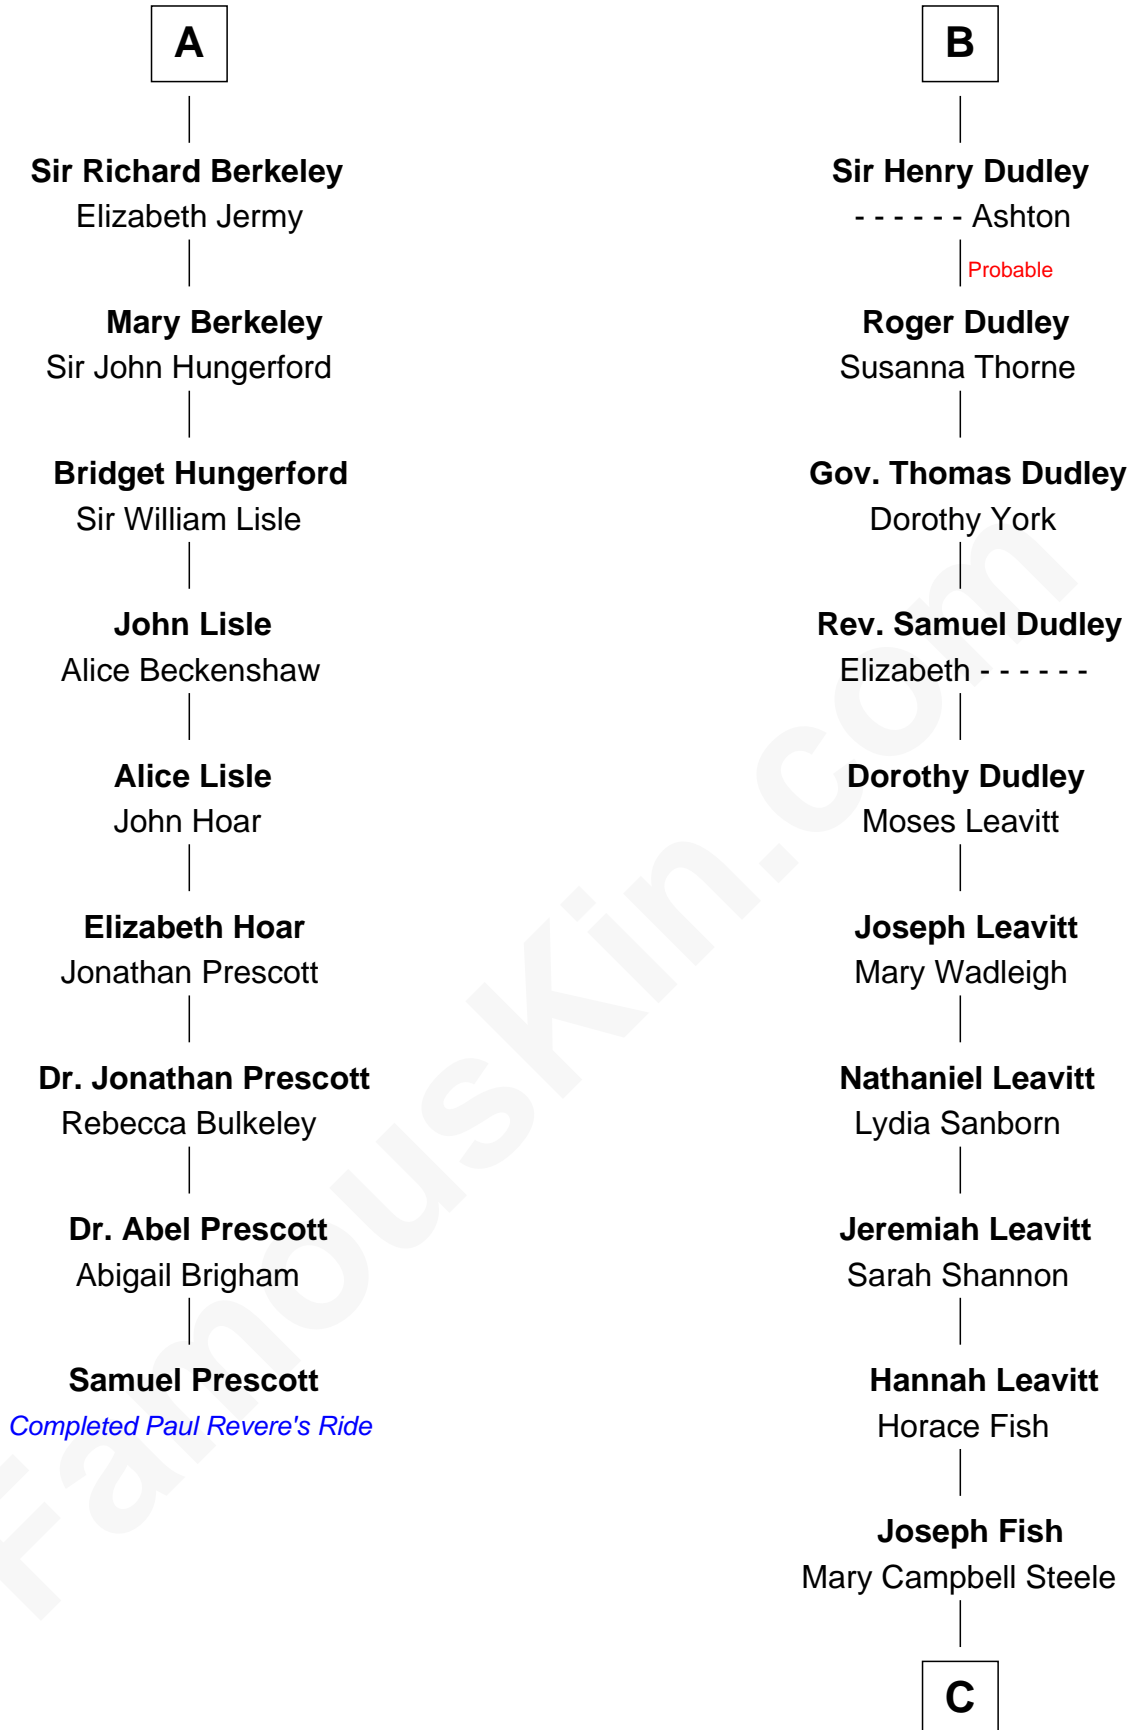

FamousKin.com

Relationship Chart of

Samuel Prescott

Completed Paul Revere's Midnight Ride

15th cousin 6 times removed of

Keri Russell

TV and Movie Actress

Ralph de Stafford

Elizabeth Harington

William Bonville

Katherine Neville

Cecily Bonville

Thomas Grey

Cecily Grey

Sir John Sutton

B