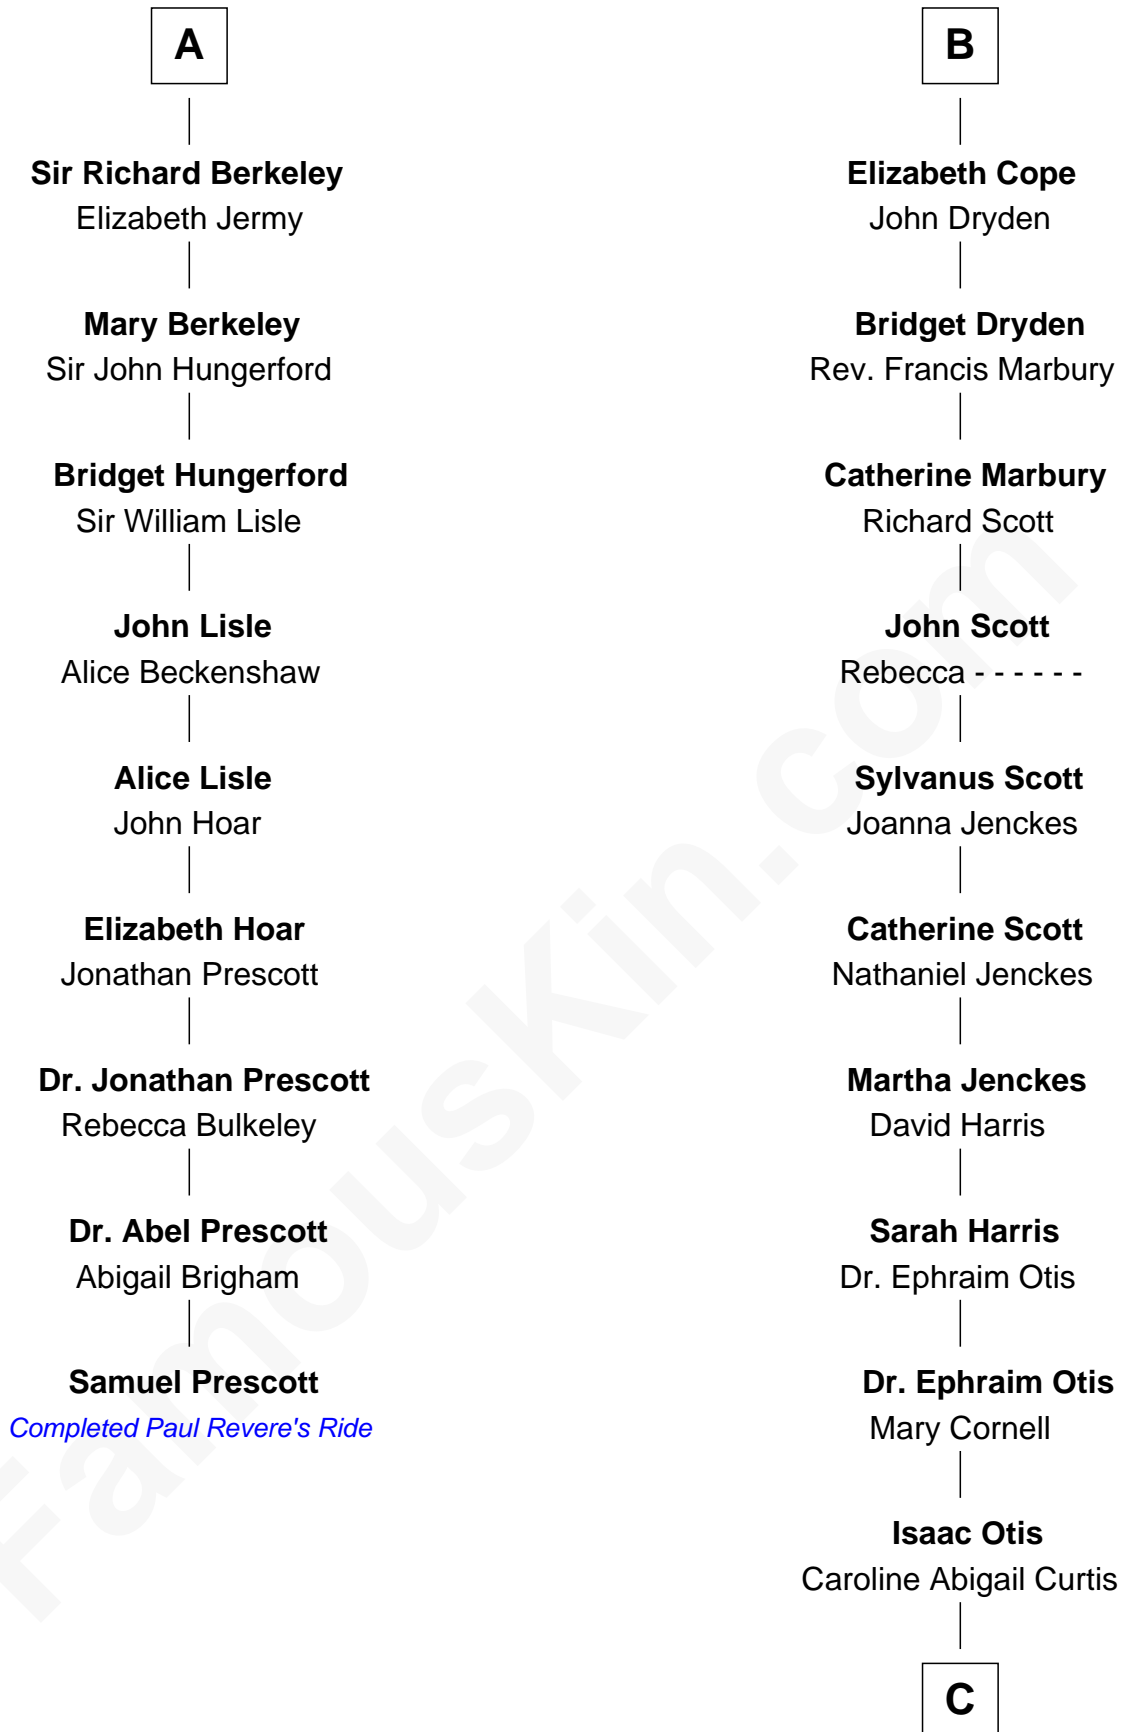

## Relationship Chart of

### Samuel Prescott

*Completed Paul Revere's Midnight Ride*

15th cousin 4 times removed of

**Amelia Earhart**  
*Aviation Pioneer*

**C**

**Alfred Gideon Otis**  
Amelia Josephine Harres

**Amelia Otis**  
Edwin Stanton Earhart

**Amelia Earhart**  
*Aviation Pioneer*

FamousKin.com