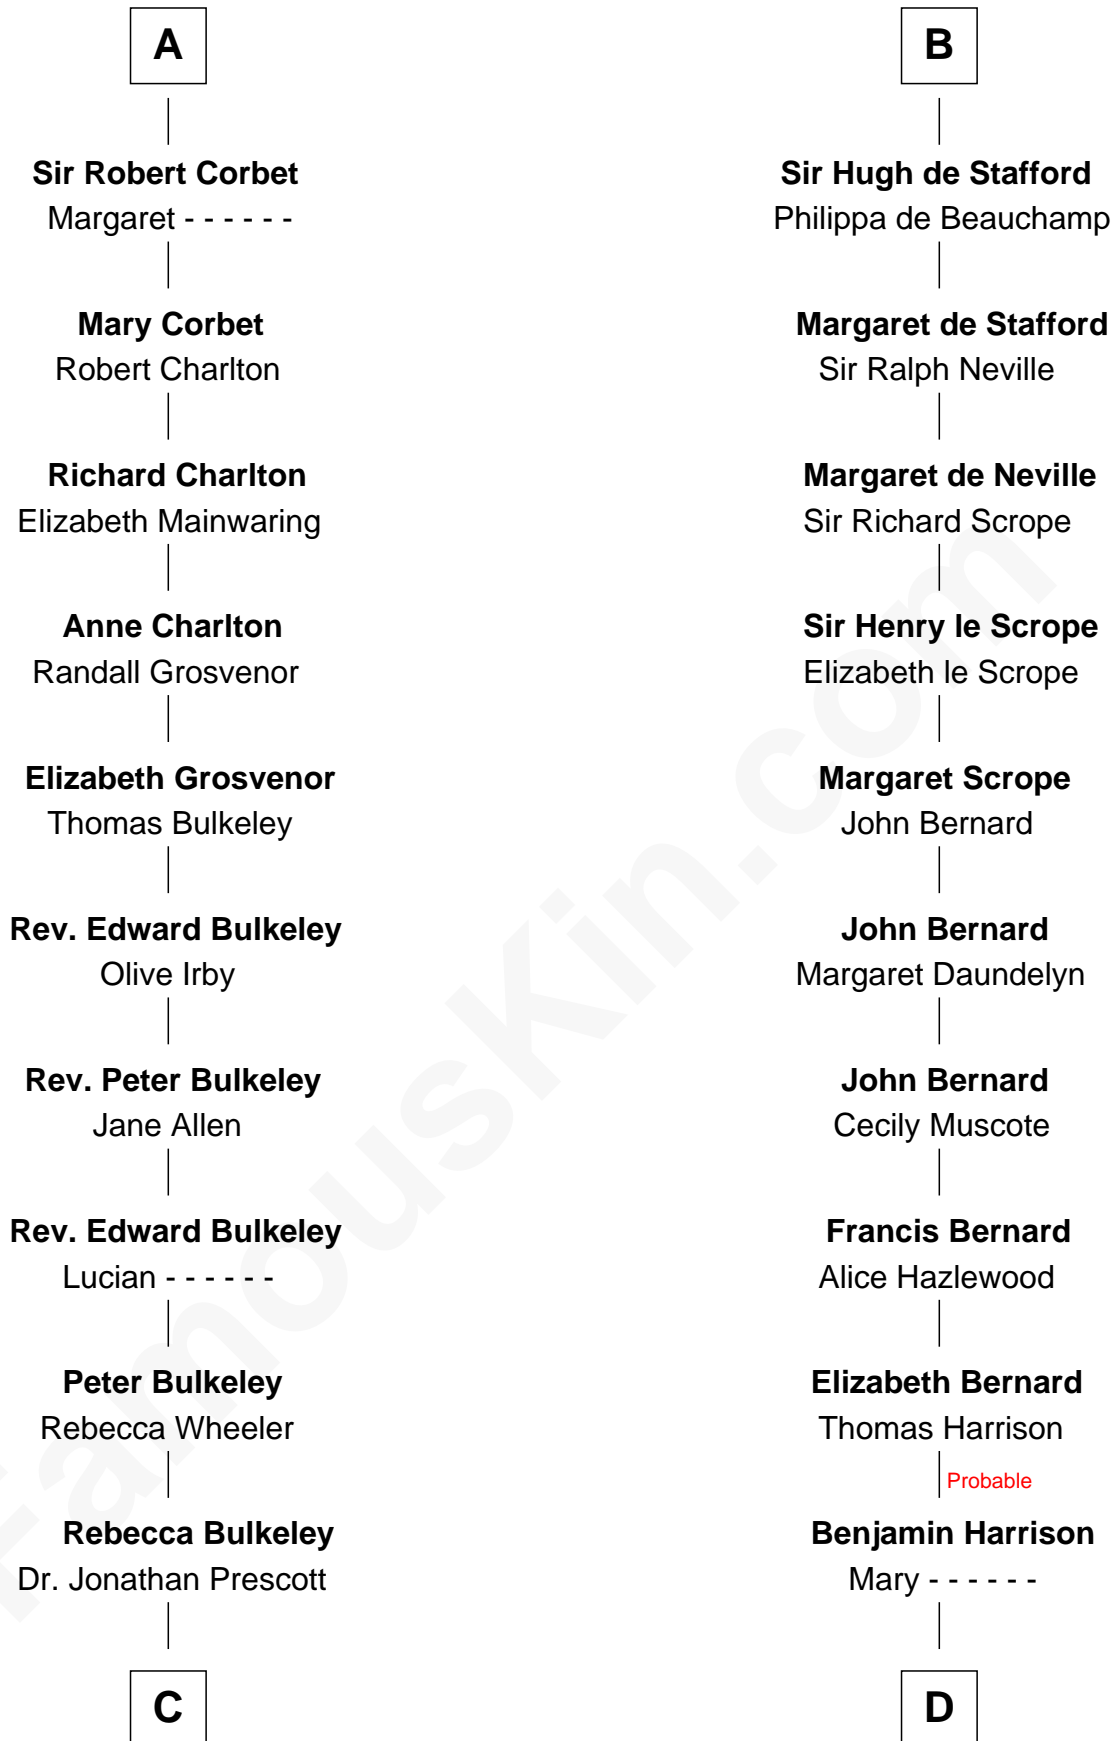

FamousKin.com

Relationship Chart of

Samuel Prescott

Completed Paul Revere's Midnight Ride

18th cousin 3 times removed of

William Henry Harrison

9th U.S. President

Ralph Paynell

C

Dr. Abel Prescott

Abigail Brigham

Samuel Prescott

Completed Paul Revere's Ride

D

Benjamin Harrison

Hannah Churchill