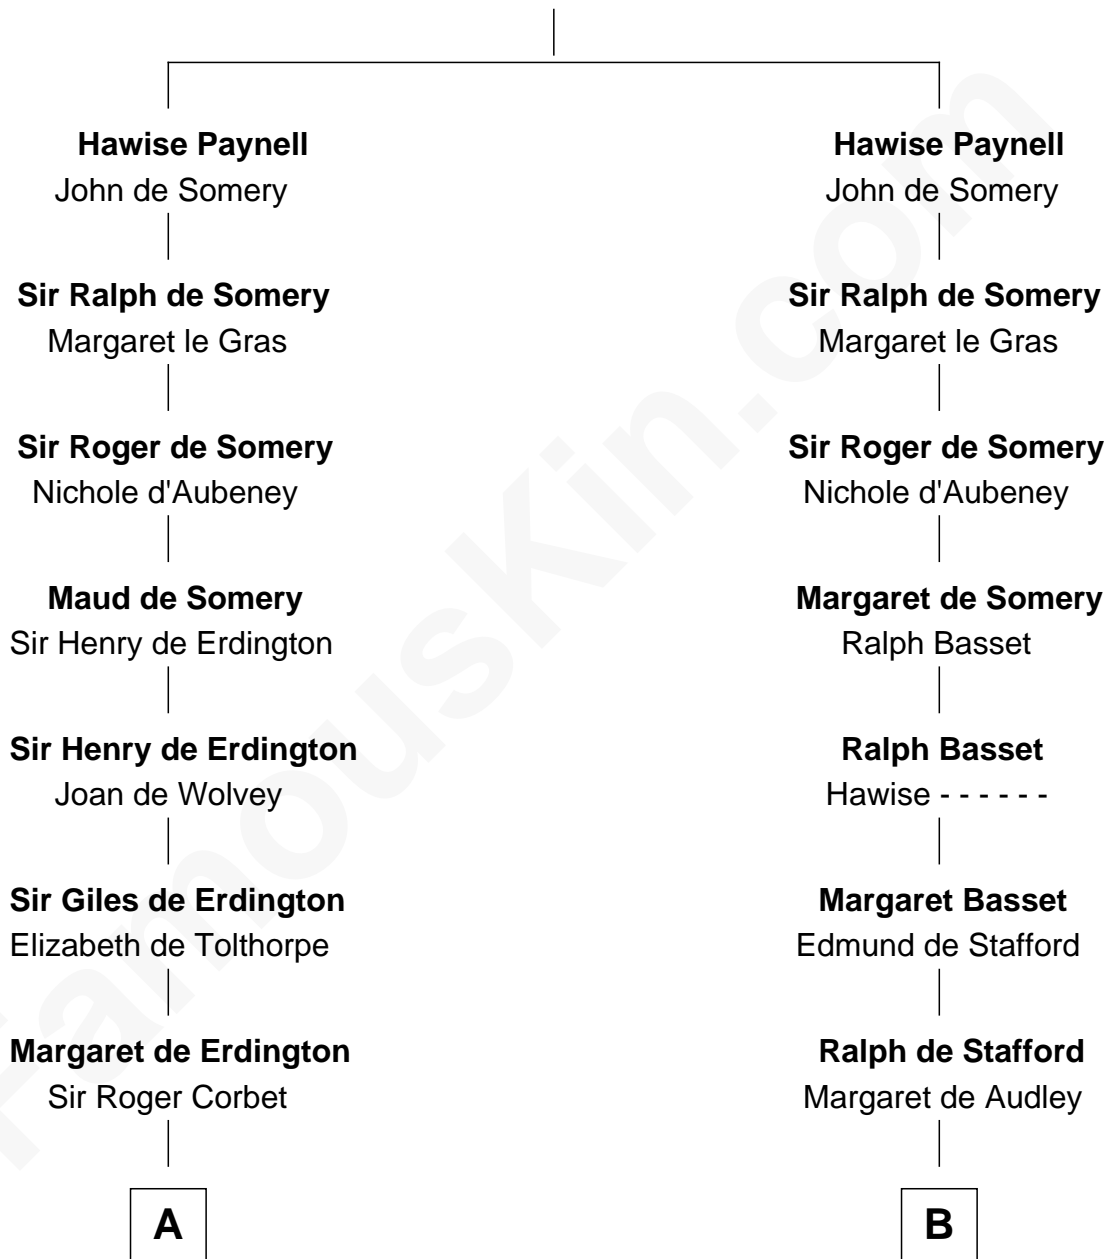

FamousKin.com

Relationship Chart of

Samuel Prescott

Completed Paul Revere's Midnight Ride

18th cousin 3 times removed of

William Henry Harrison

9th U.S. President

Ralph Paynell

C

Dr. Abel Prescott

Abigail Brigham

Samuel Prescott

Completed Paul Revere's Ride

D

Benjamin Harrison

Hannah Churchill