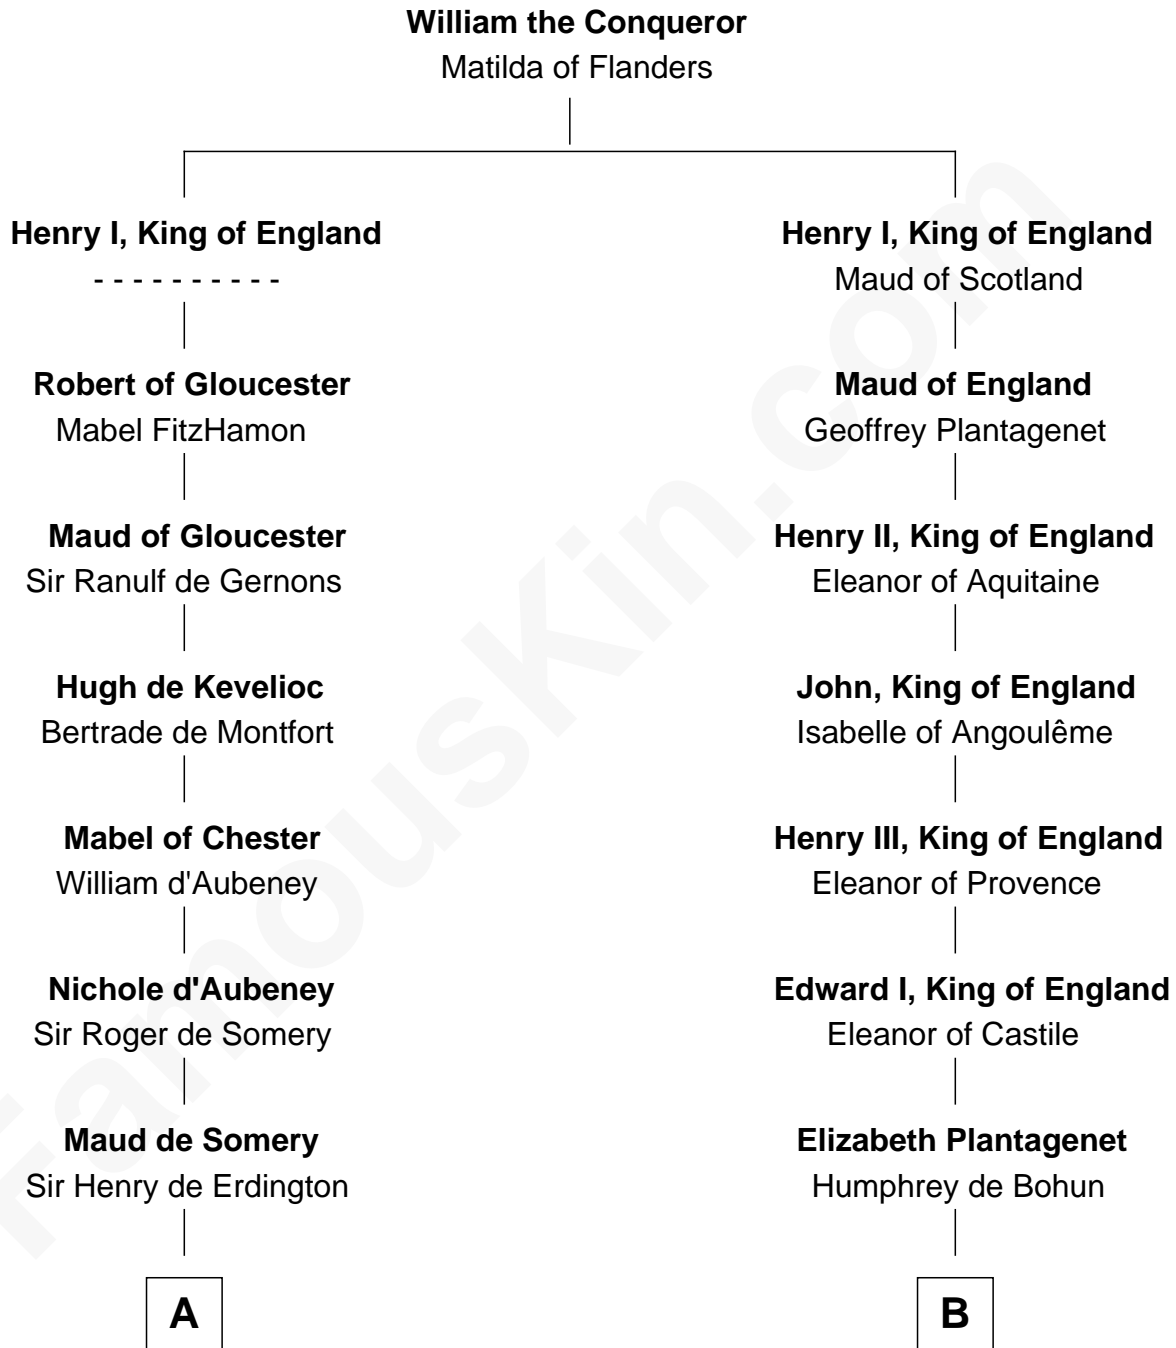

FamousKin.com

Relationship Chart of

Samuel Prescott

Completed Paul Revere's Midnight Ride

21st cousin of

William Henry Harrison

9th U.S. President

C

Rev. Edward Bulkeley

Lucian - - - - -

Peter Bulkeley

Rebecca Wheeler

Rebecca Bulkeley

Dr. Jonathan Prescott

Dr. Abel Prescott

Abigail Brigham