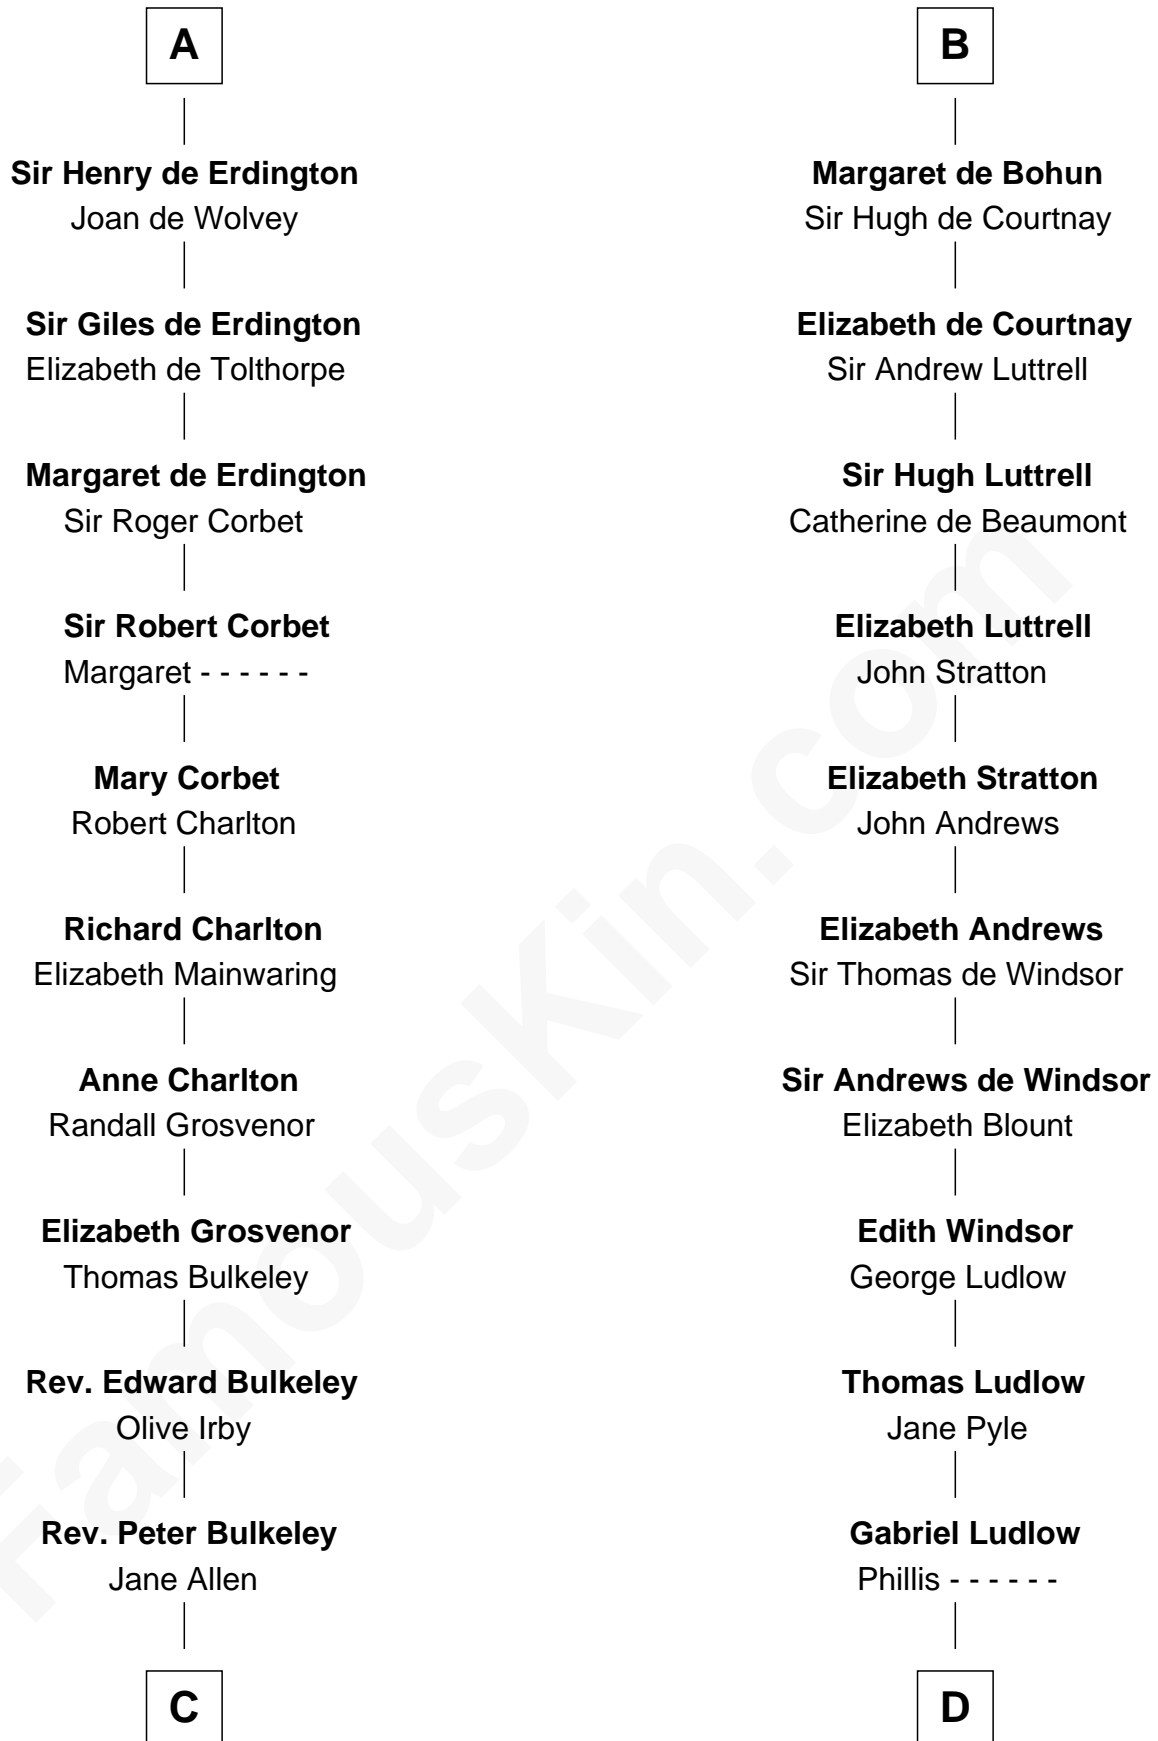

FamousKin.com

Relationship Chart of

Samuel Prescott

Completed Paul Revere's Midnight Ride

21st cousin of

William Henry Harrison

9th U.S. President

C

Rev. Edward Bulkeley

Lucian - - - - -

Peter Bulkeley

Rebecca Wheeler

Rebecca Bulkeley

Dr. Jonathan Prescott

Dr. Abel Prescott

Abigail Brigham

Samuel Prescott

Completed Paul Revere's Ride

D

Sarah Ludlow

Col. John Carter

Col. Robert Carter

Elizabeth Landon

Anne Carter