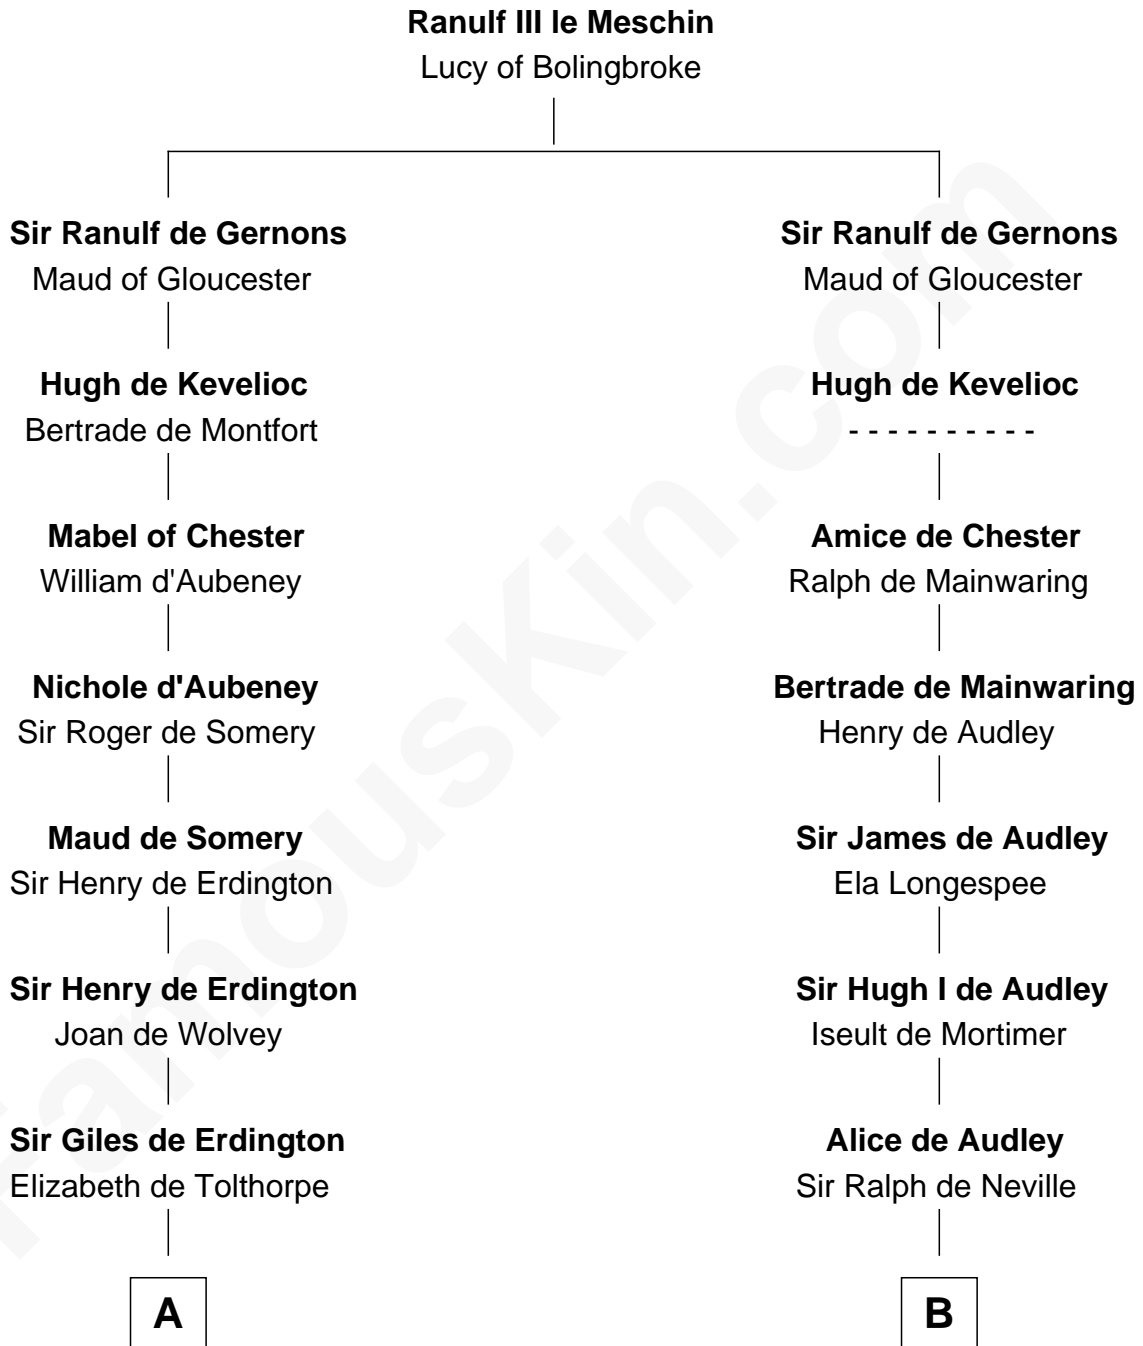

FamousKin.com

Relationship Chart of

Samuel Prescott

Completed Paul Revere's Midnight Ride

19th cousin 2 times removed of

William Henry Harrison

9th U.S. President

C

Rebecca Bulkeley
Dr. Jonathan Prescott

Dr. Abel Prescott
Abigail Brigham

Samuel Prescott
Completed Paul Revere's Ride

D

Benjamin Harrison
Hannah Churchill

Benjamin Harrison
Elizabeth Burwell

Benjamin Harrison
Anne Carter