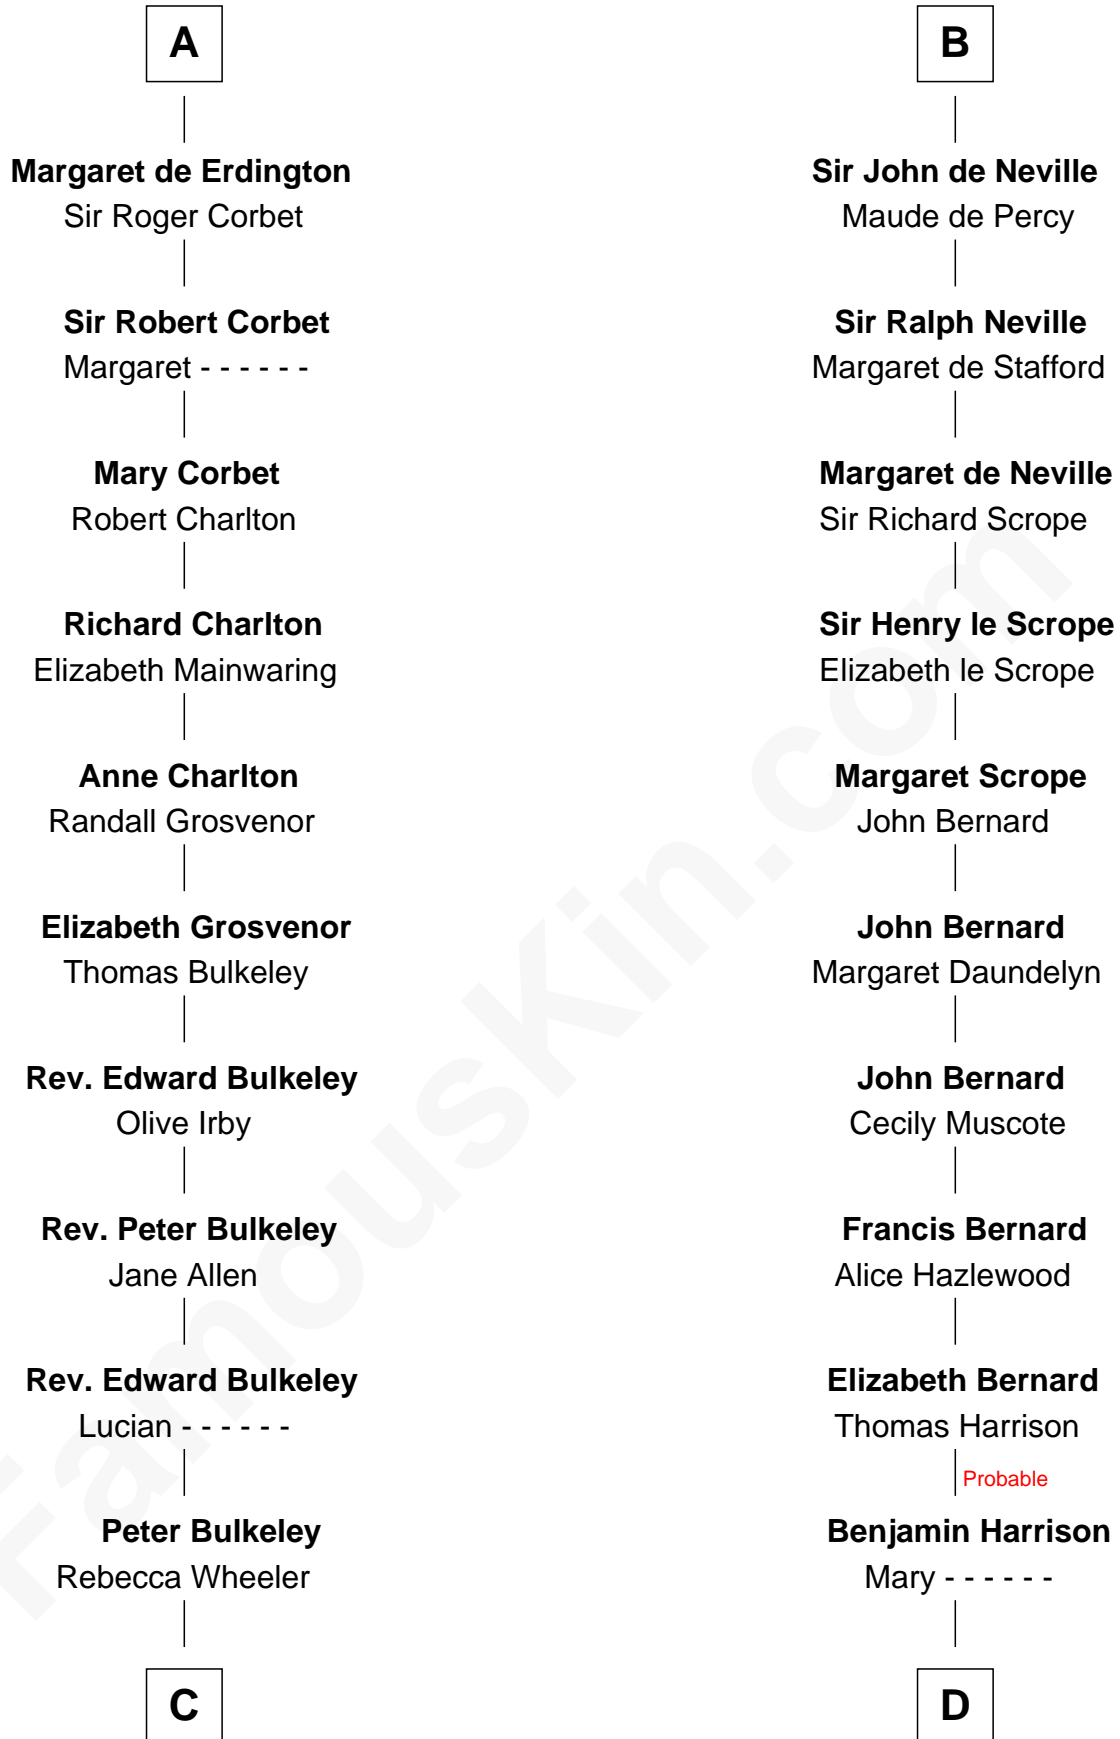

FamousKin.com

Relationship Chart of

Samuel Prescott

Completed Paul Revere's Midnight Ride

19th cousin 2 times removed of

William Henry Harrison

9th U.S. President

C

Rebecca Bulkeley
Dr. Jonathan Prescott

Dr. Abel Prescott
Abigail Brigham

Samuel Prescott
Completed Paul Revere's Ride

D

Benjamin Harrison
Hannah Churchill

Benjamin Harrison
Elizabeth Burwell

Benjamin Harrison
Anne Carter