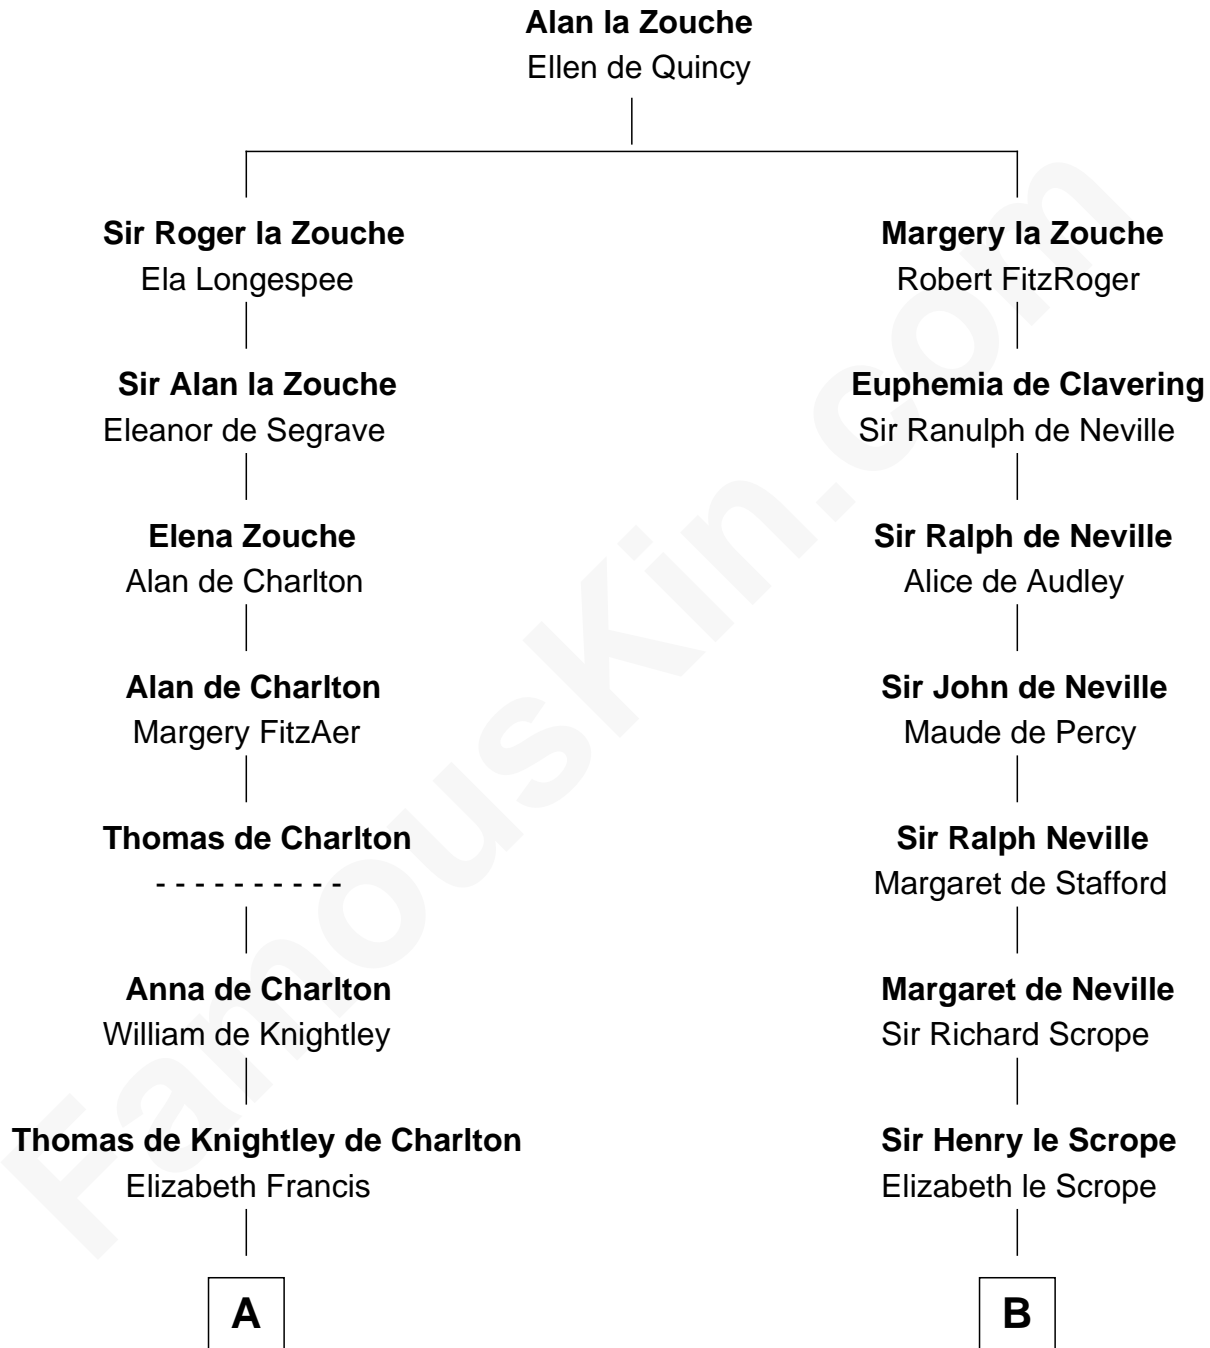

FamousKin.com

Relationship Chart of

Samuel Prescott

Completed Paul Revere's Midnight Ride

17th cousin 2 times removed of

Benjamin Harrison
23rd U.S. President

C

Gen. William Henry Harrison

Anna Tuthill Symmes

John Scott Harrison

Elizabeth Ramsey Irwin

Benjamin Harrison

23rd U.S. President

FamousKin.com