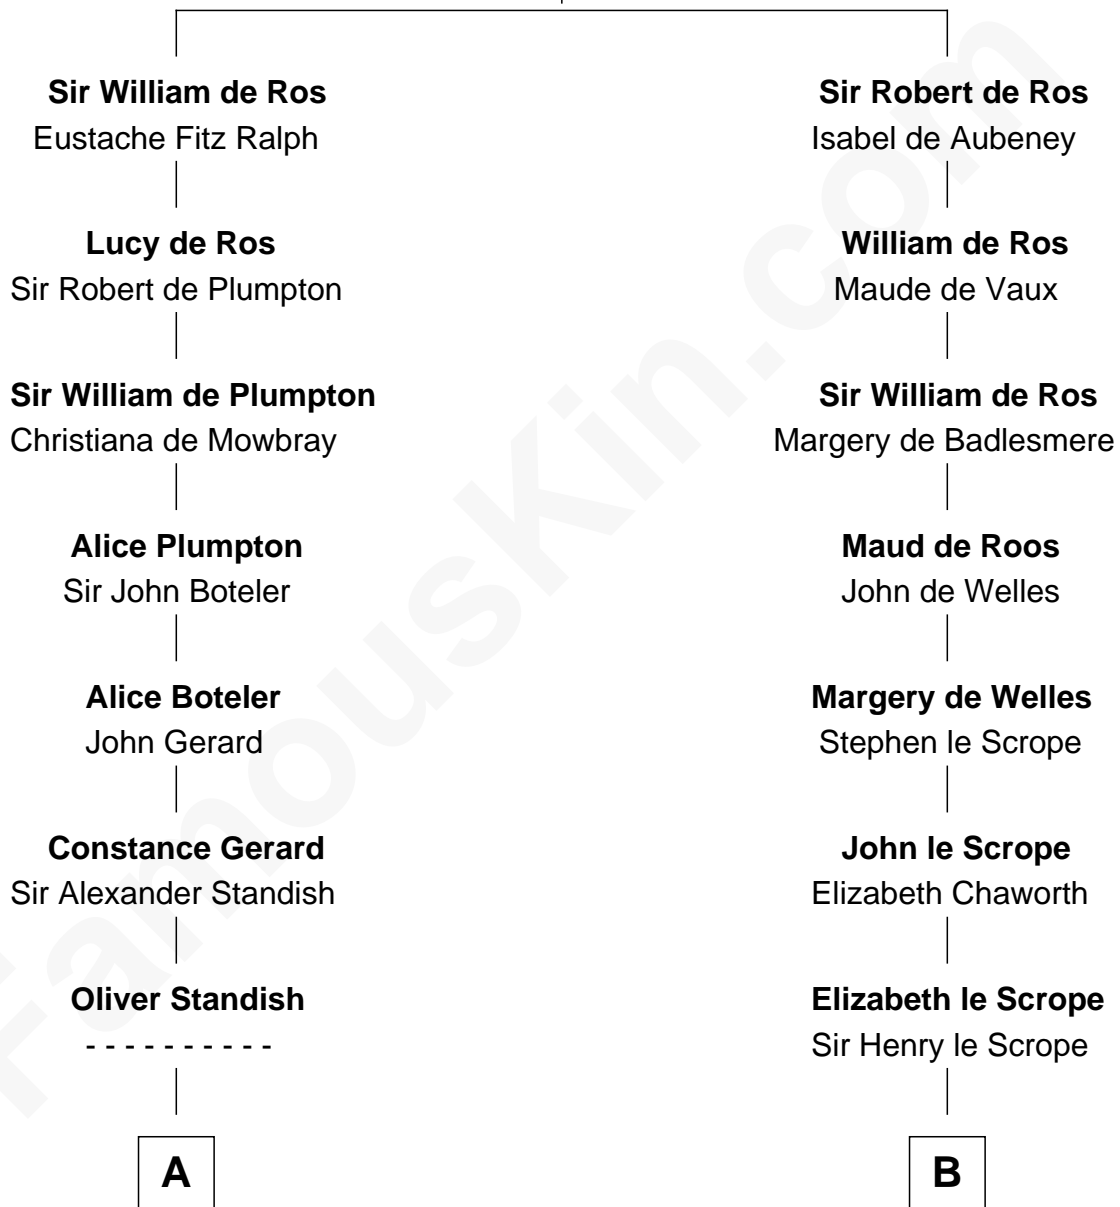

FamousKin.com

Relationship Chart of

Samuel Prescott

Completed Paul Revere's Midnight Ride

16th cousin 3 times removed of

Benjamin Harrison
23rd U.S. President

Sir William de Ros
Lucy FitzPiers

C

Gen. William Henry Harrison

Anna Tuthill Symmes

John Scott Harrison

Elizabeth Ramsey Irwin

Benjamin Harrison

23rd U.S. President

FamousKin.com