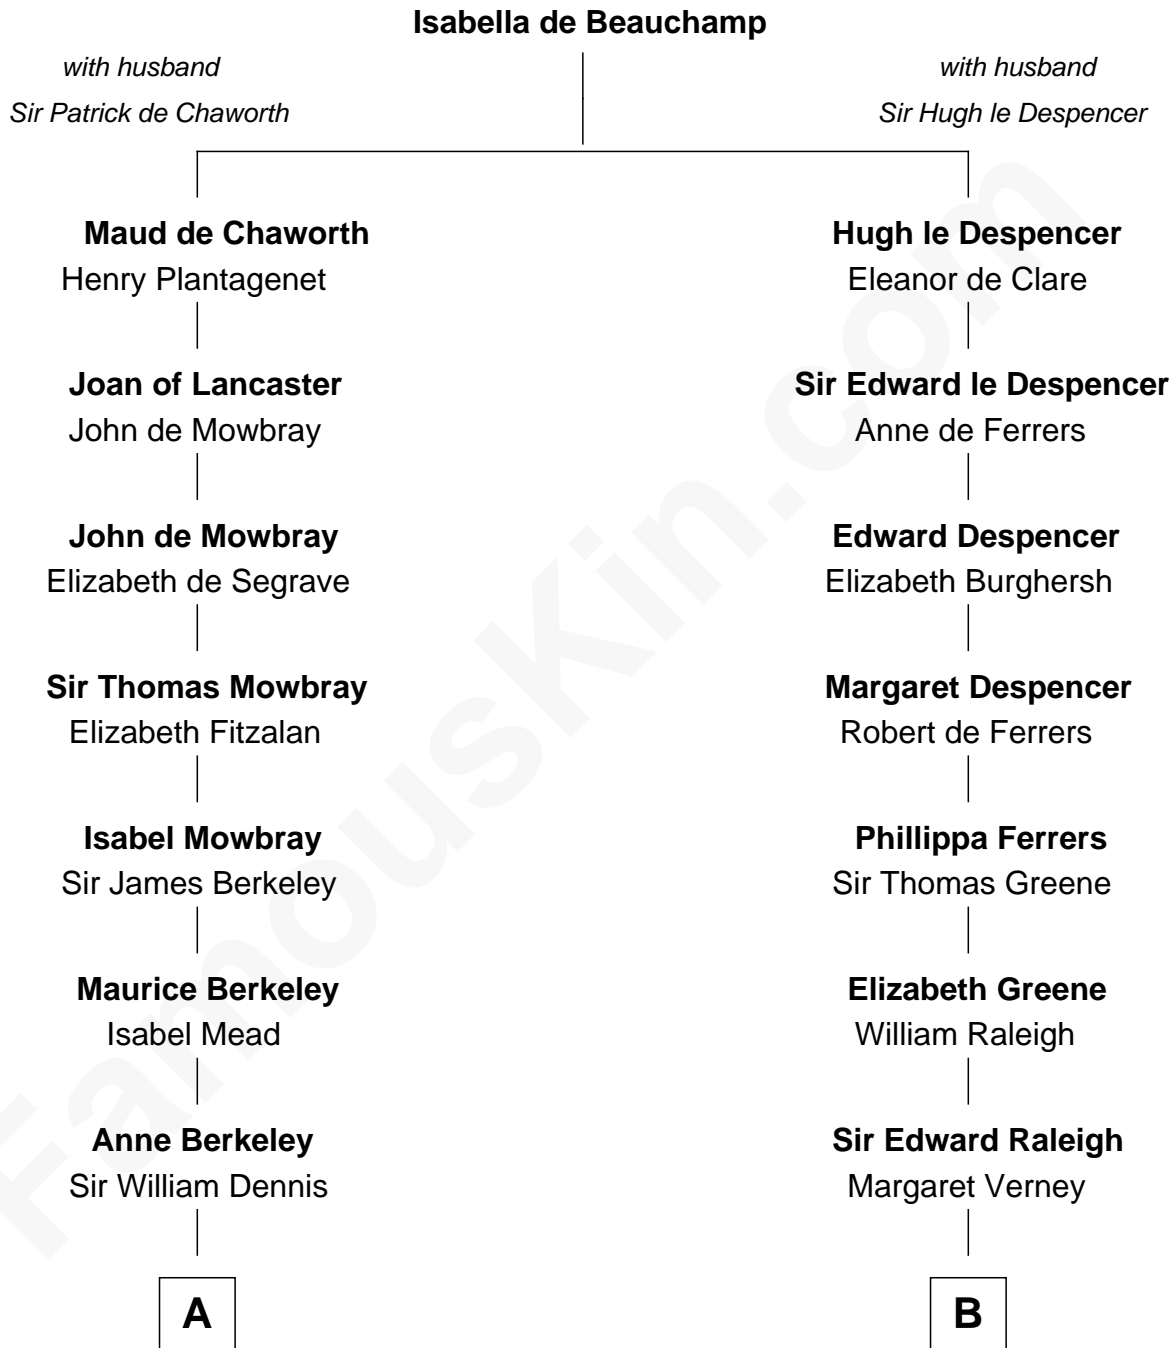

FamousKin.com

Relationship Chart of

Samuel Prescott

Completed Paul Revere's Midnight Ride

16th cousin 2 times removed of

Joseph Wharton

Founder of the Wharton School of Business