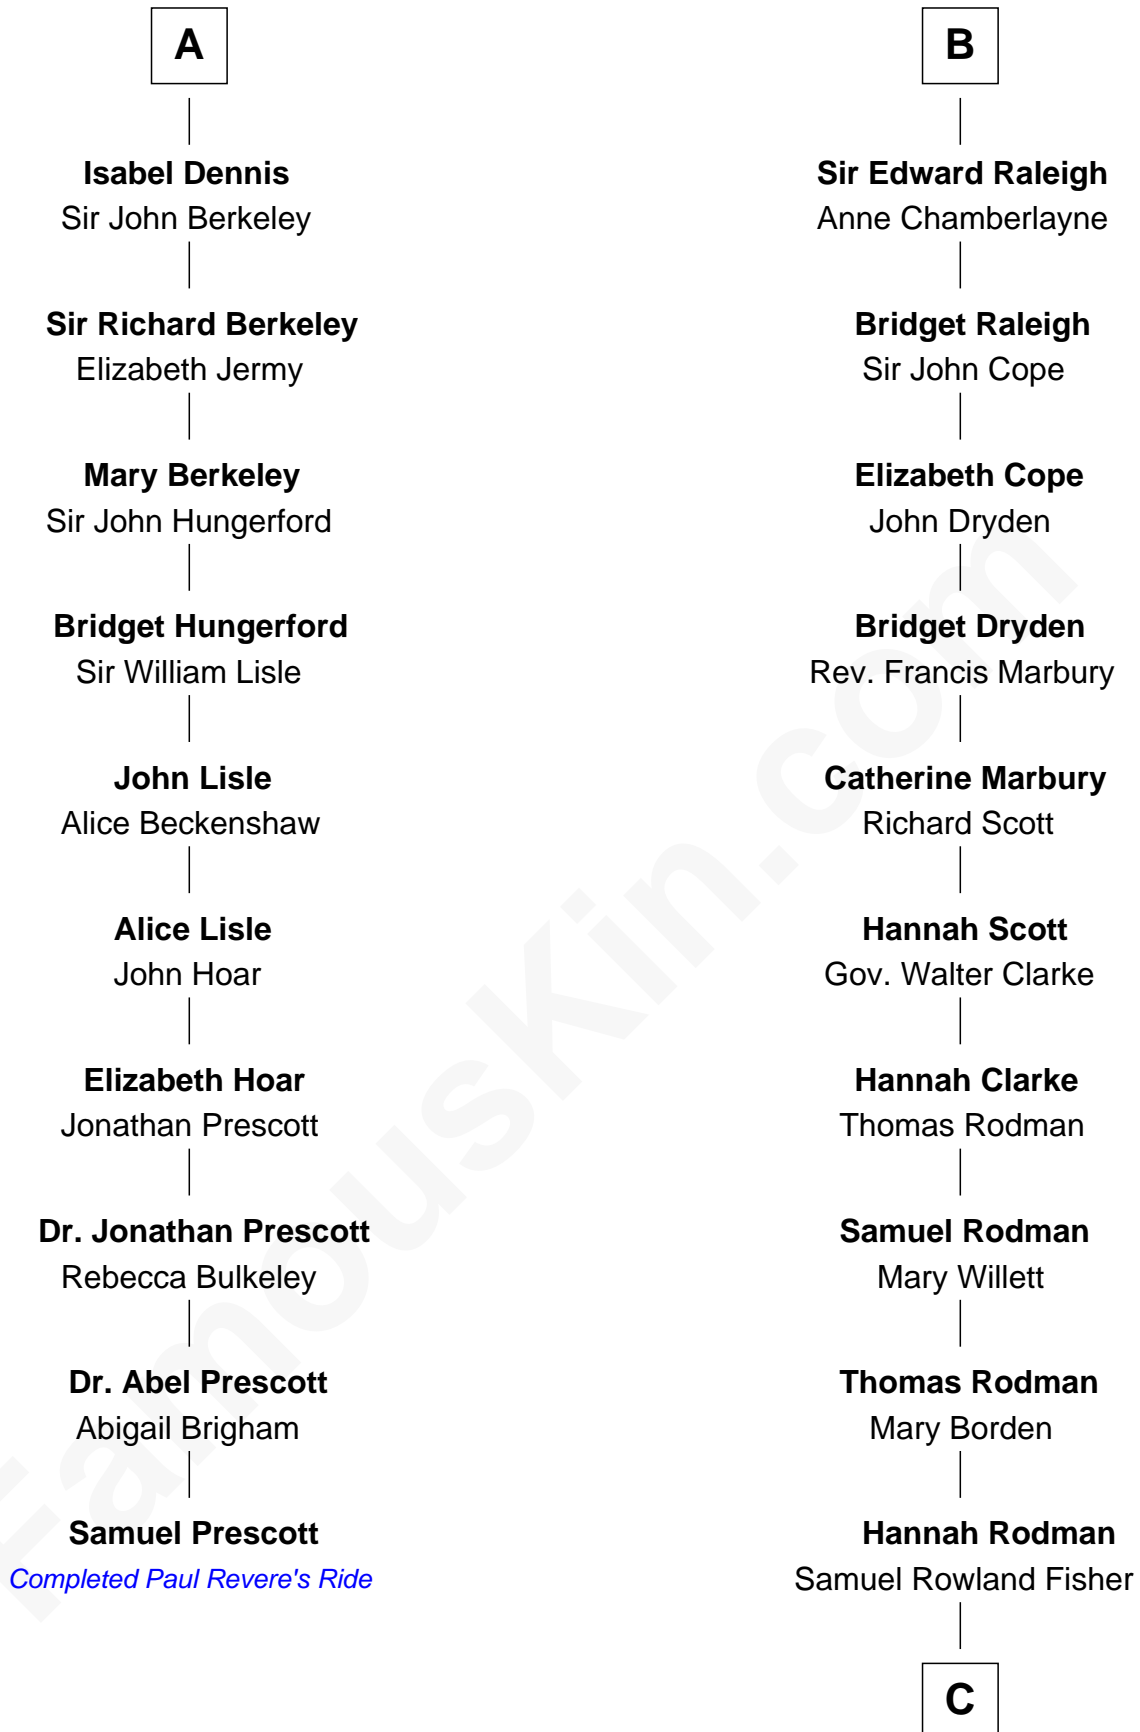

## Relationship Chart of

### Samuel Prescott

*Completed Paul Revere's Midnight Ride*

**16th cousin 2 times removed of**

### Joseph Wharton

*Founder of the Wharton School of Business*

C

Deborah Fisher  
William Wharton

Joseph Wharton

*Founder, Wharton School of Business*

FamousKin.com