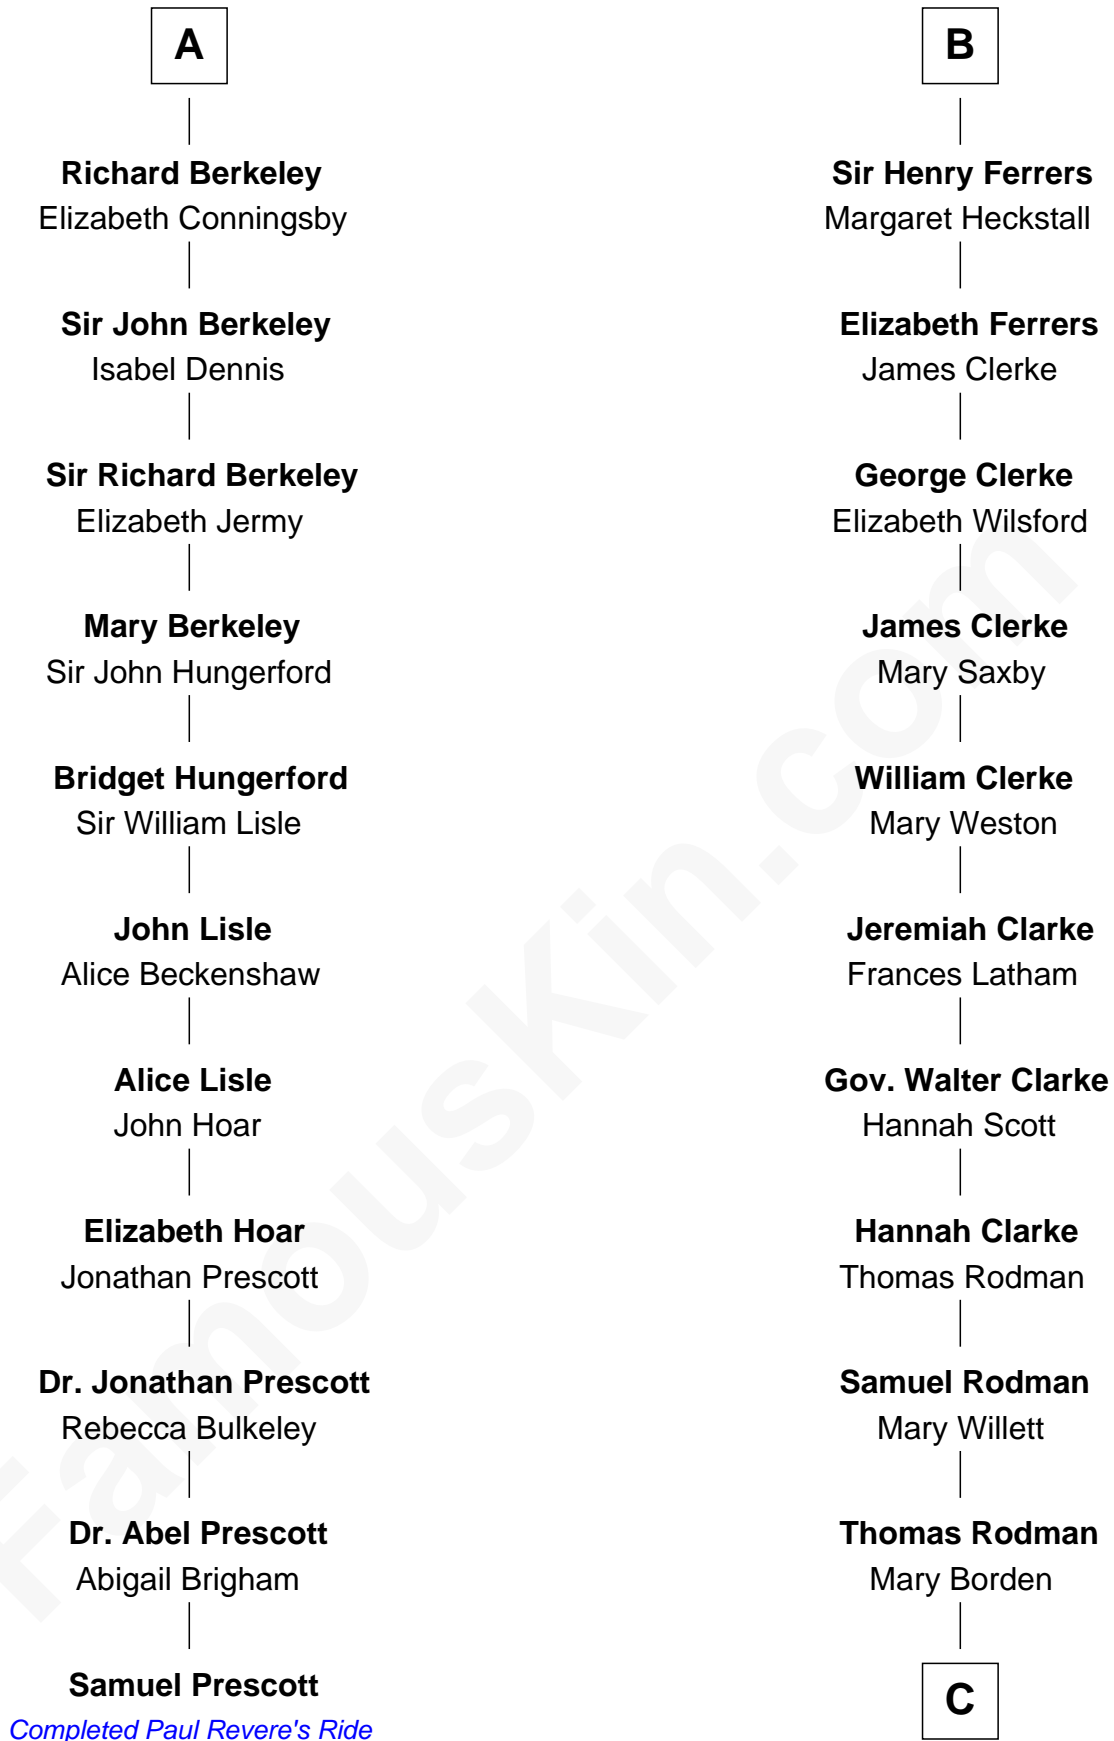

## Relationship Chart of

### Samuel Prescott

*Completed Paul Revere's Midnight Ride*

17th cousin 2 times removed of

### Joseph Wharton

*Founder of the Wharton School of Business*

C

**Hannah Rodman**  
Samuel Rowland Fisher

**Deborah Fisher**  
William Wharton

**Joseph Wharton**  
*Founder, Wharton School of Business*

FamousKin.com