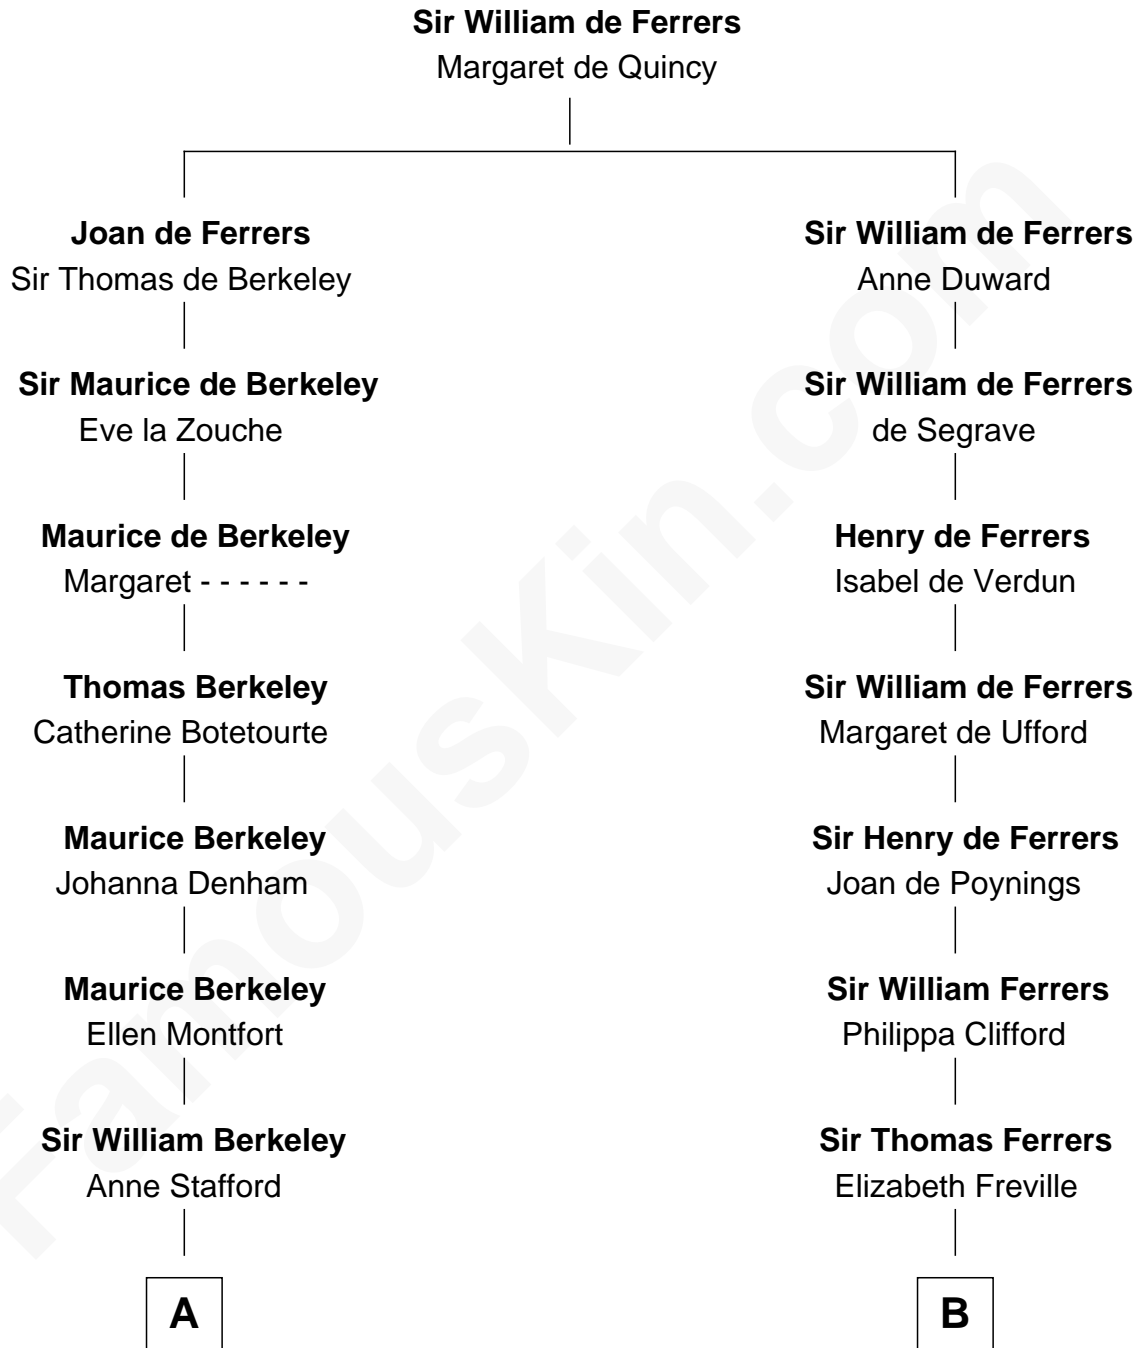

## Relationship Chart of

### Samuel Prescott

*Completed Paul Revere's Midnight Ride*

17th cousin 2 times removed of

### Joseph Wharton

*Founder of the Wharton School of Business*

C

**Hannah Rodman**  
Samuel Rowland Fisher

**Deborah Fisher**  
William Wharton

**Joseph Wharton**  
*Founder, Wharton School of Business*

FamousKin.com