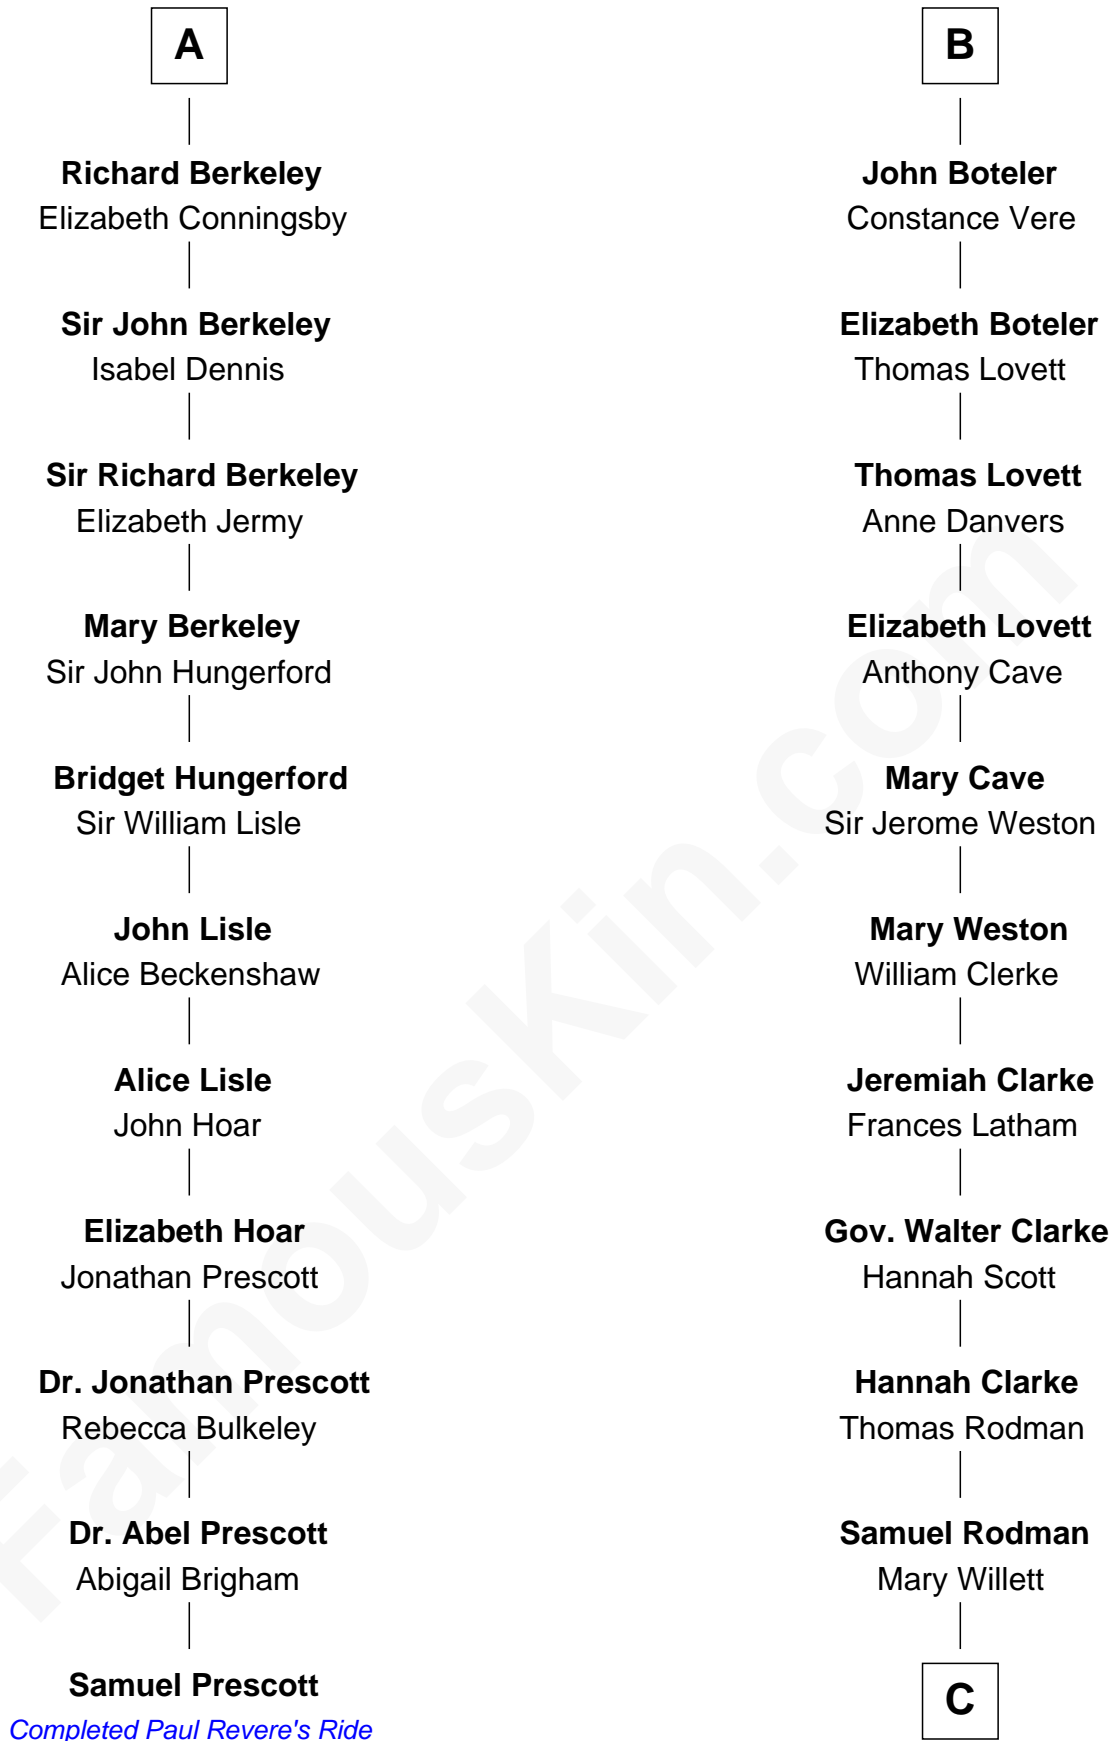

FamousKin.com

Relationship Chart of

Samuel Prescott

Completed Paul Revere's Midnight Ride

17th cousin 3 times removed of

Joseph Wharton

Founder of the Wharton School of Business

Sir William de Cantilupe

Eve de Braiose

C

Thomas Rodman

Mary Borden

Hannah Rodman

Samuel Rowland Fisher

Deborah Fisher

William Wharton