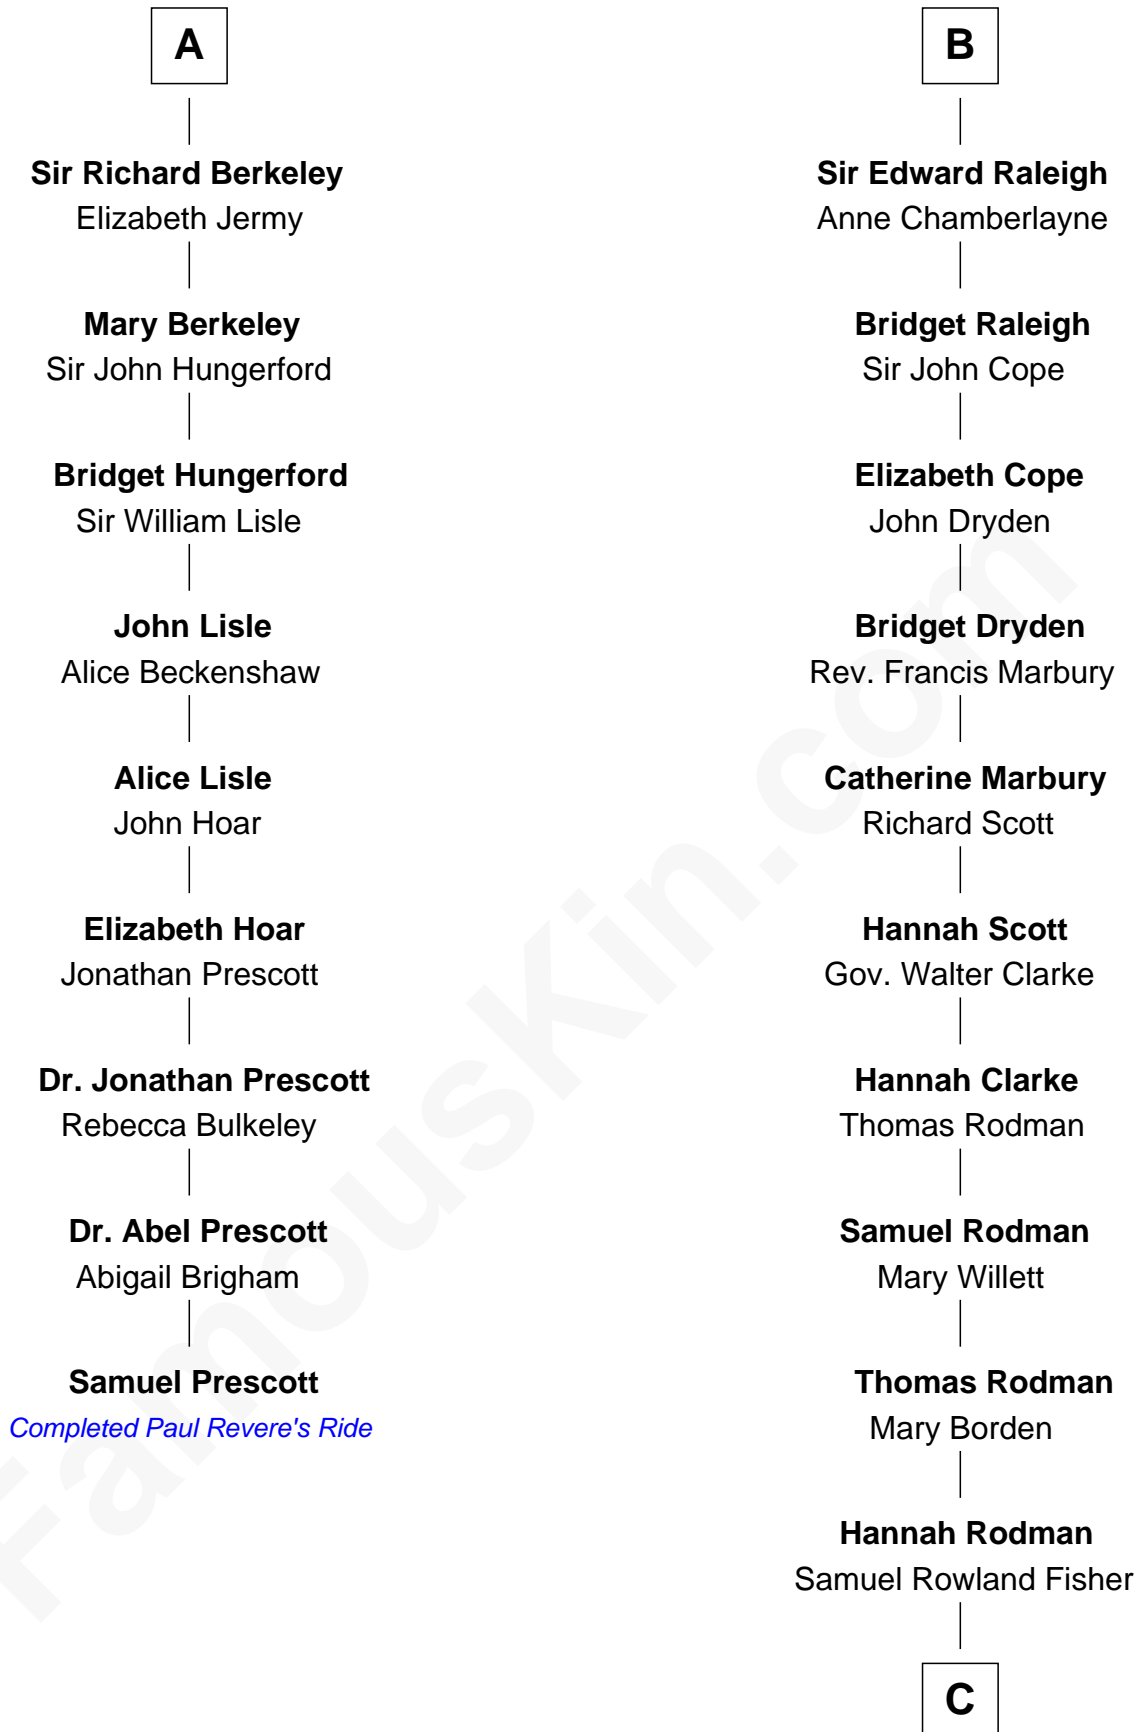

FamousKin.com

Relationship Chart of

Samuel Prescott

Completed Paul Revere's Midnight Ride

15th cousin 3 times removed of

Joseph Wharton

Founder of the Wharton School of Business

Humphrey de Bohun
Elizabeth Plantagenet

Sir William de Bohun
Elizabeth de Badlesmere

Elizabeth de Bohun
Sir Richard Fitzalan

Elizabeth Fitzalan
Sir Thomas Mowbray

Isabel Mowbray
Sir James Berkeley

Maurice Berkeley
Isabel Mead

Anne Berkeley
Sir William Dennis

Isabel Dennis
Sir John Berkeley

A

Eleanor de Bohun
Sir James le Boteler

Pernel le Boteler
Sir Gilbert Talbot

Sir Richard Talbot
Ankaret le Strange

Mary Talbot
Sir Thomas Greene

Sir Thomas Greene
Phillippa Ferrers

Elizabeth Greene
William Raleigh

Sir Edward Raleigh
Margaret Verney

B

C

Deborah Fisher

William Wharton

Joseph Wharton

Founder, Wharton School of Business